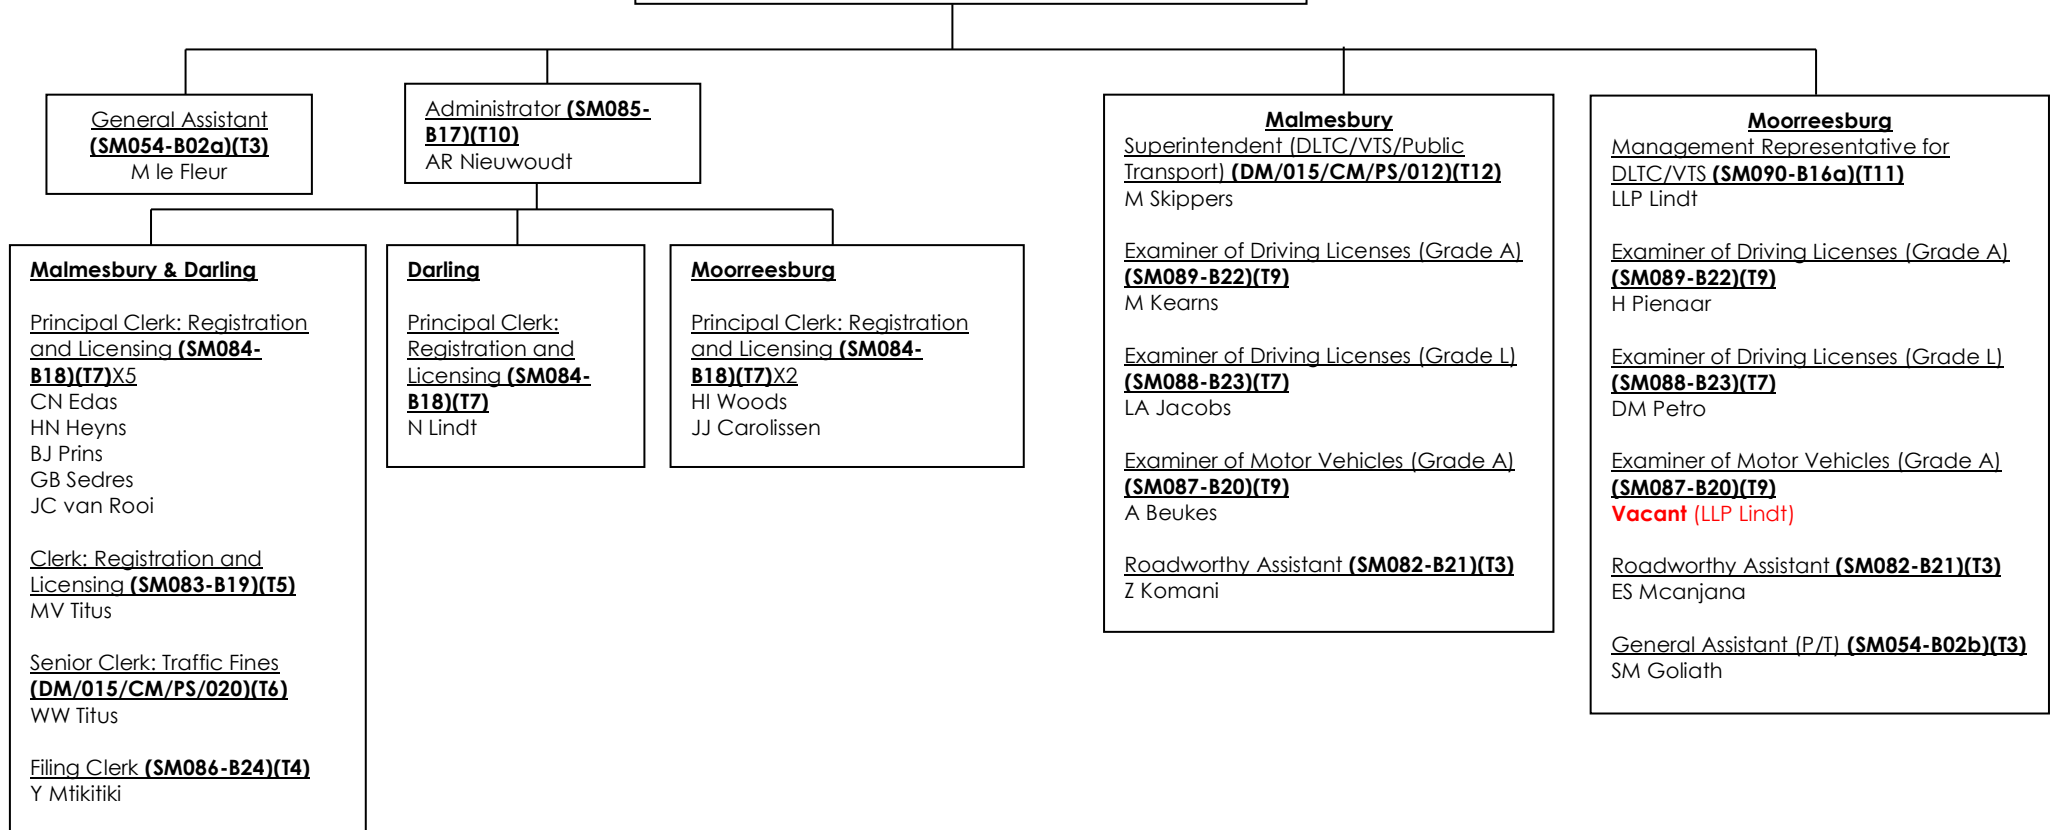

PROTECTION SERVICES

REGISTRATION AND LICENSING SERVICES

Head: Traffic Administration **(DM/015/CM/PS/013)(T14)**
HS Mouton