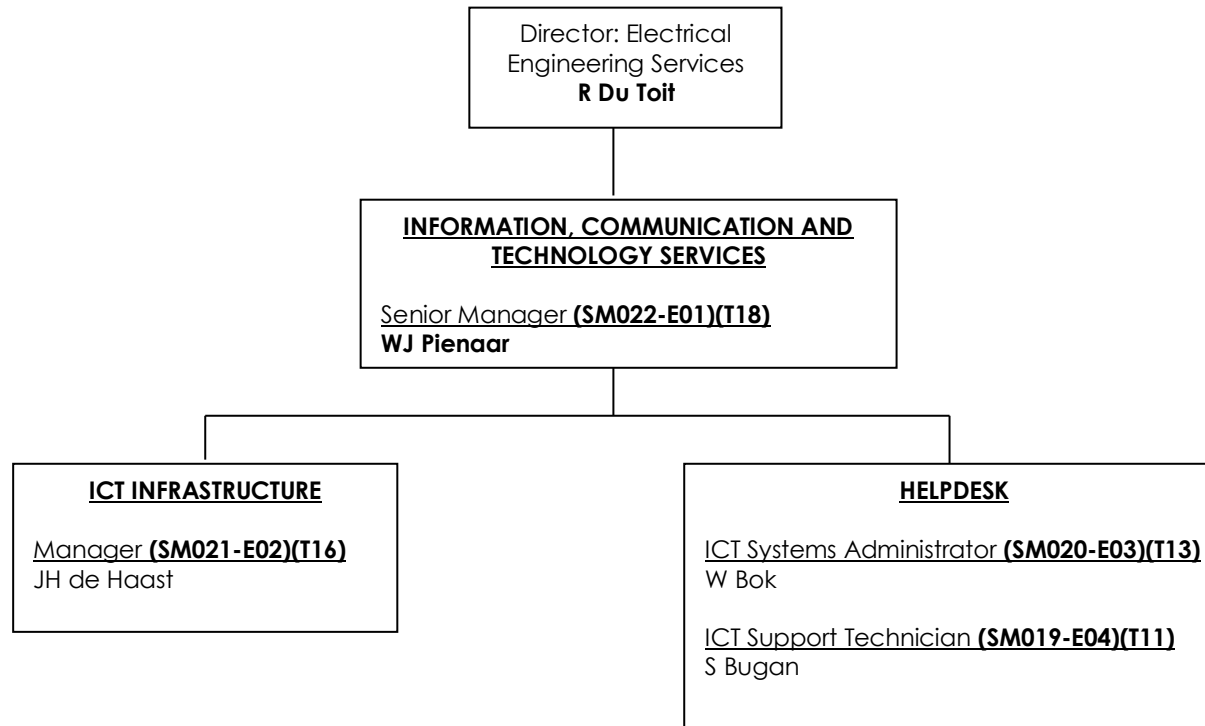

### REGISTRATION AND LICENSING SERVICES

Head: Traffic Administration **(DM/015/CM/PS/013)(T14)**  
**HS Mouton**

**ELECTRICAL ENGINEERING SERVICES**

**ELECTRICAL ENGINEERING SERVICES**

**DEVELOPMENT SERVICES**

**DEVELOPMENT SERVICES**

**CIVIL ENGINEERING SERVICES**

Director: Civil Engineering Services  
**LD Zikmann**

**BUILDINGS & STRUCTURES**  
See p 15

**CIVIL OPERATIONS & MAINTENANCE**  
Manager  
**(DM/015/IS/MN/022)(T17)**  
JP Barlow