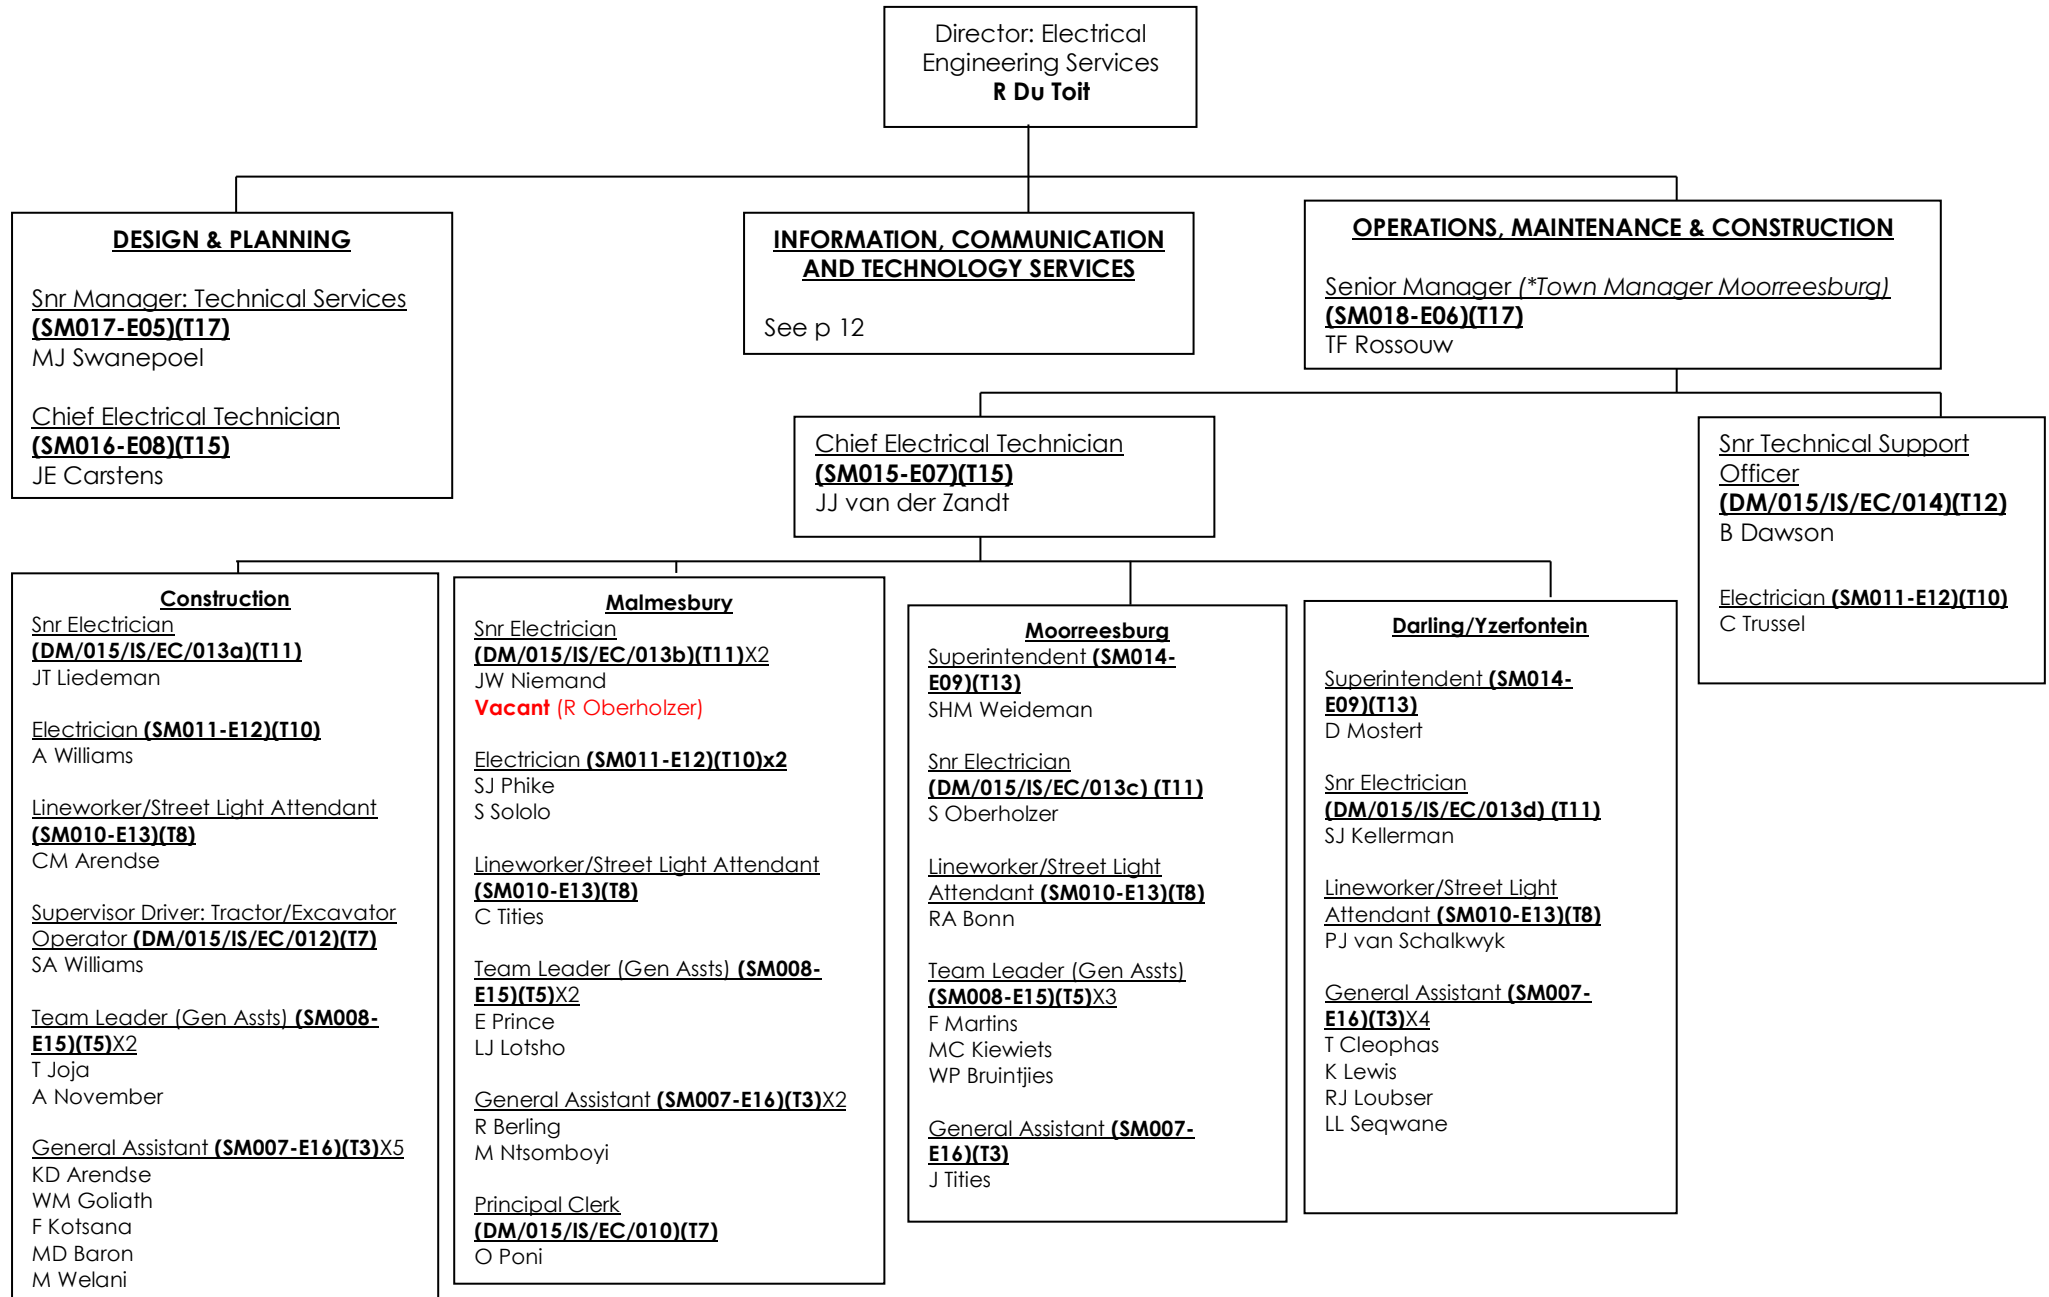

ELECTRICAL ENGINEERING SERVICES