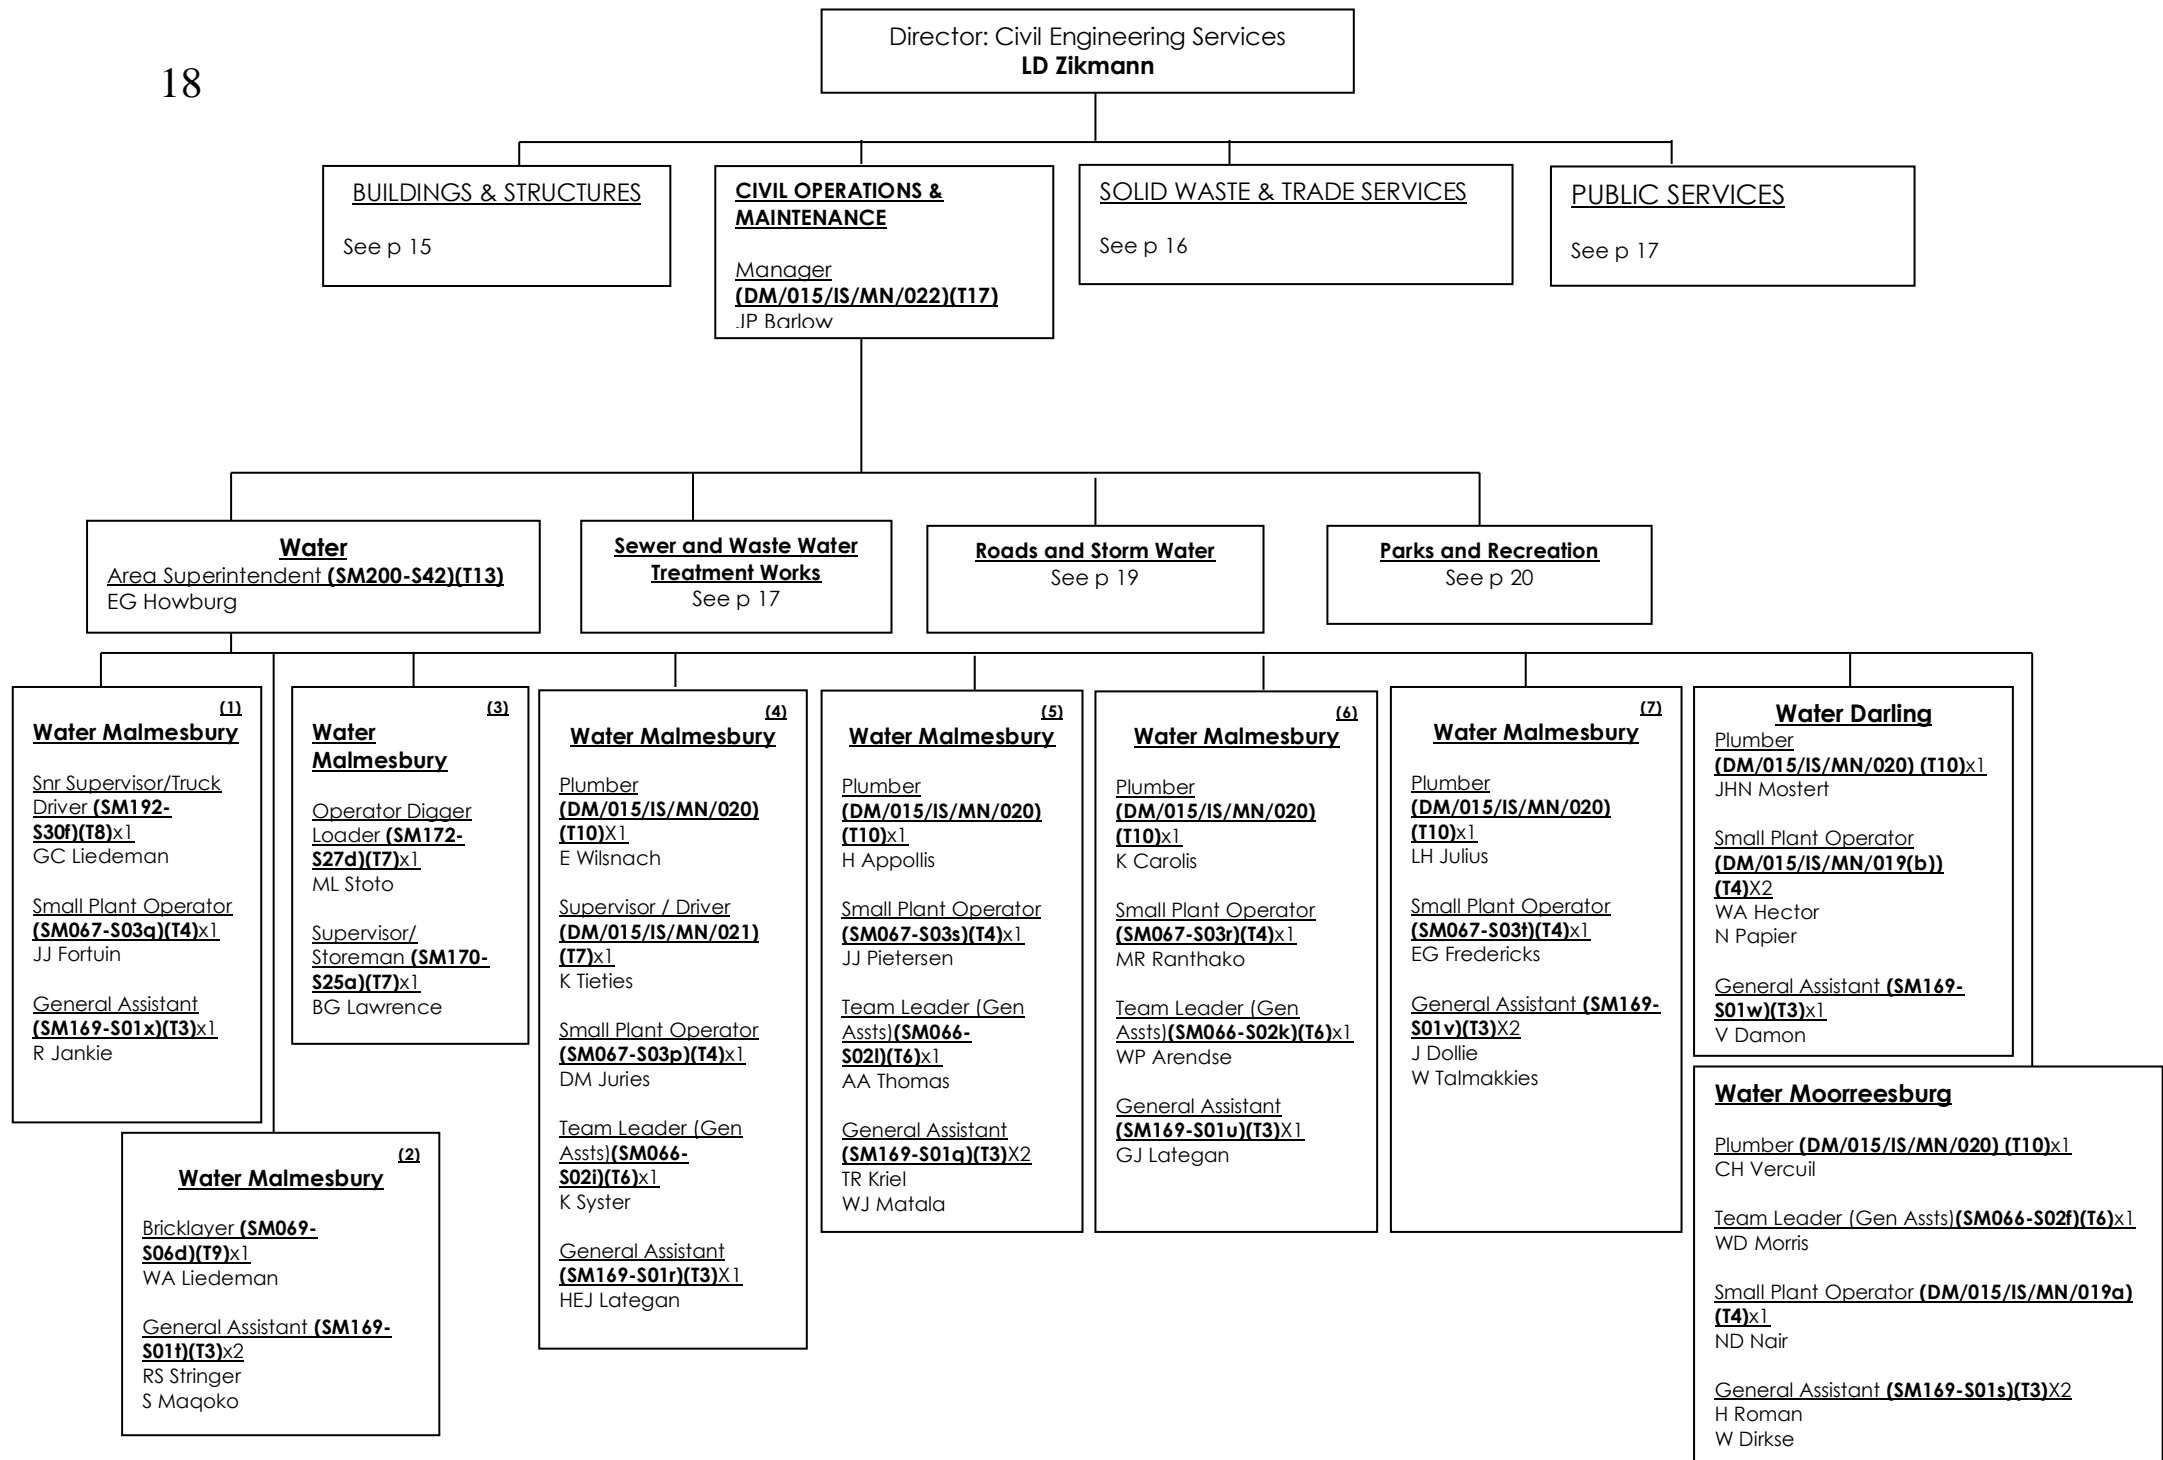

**DEVELOPMENT SERVICES**

**CIVIL ENGINEERING SERVICES**

Director: Civil Engineering Services  
**LD Zikmann**

**BUILDINGS & STRUCTURES**  
See p 15

**CIVIL OPERATIONS & MAINTENANCE**  
Manager  
**(DM/015/IS/MN/022)(T17)**  
JP Barlow