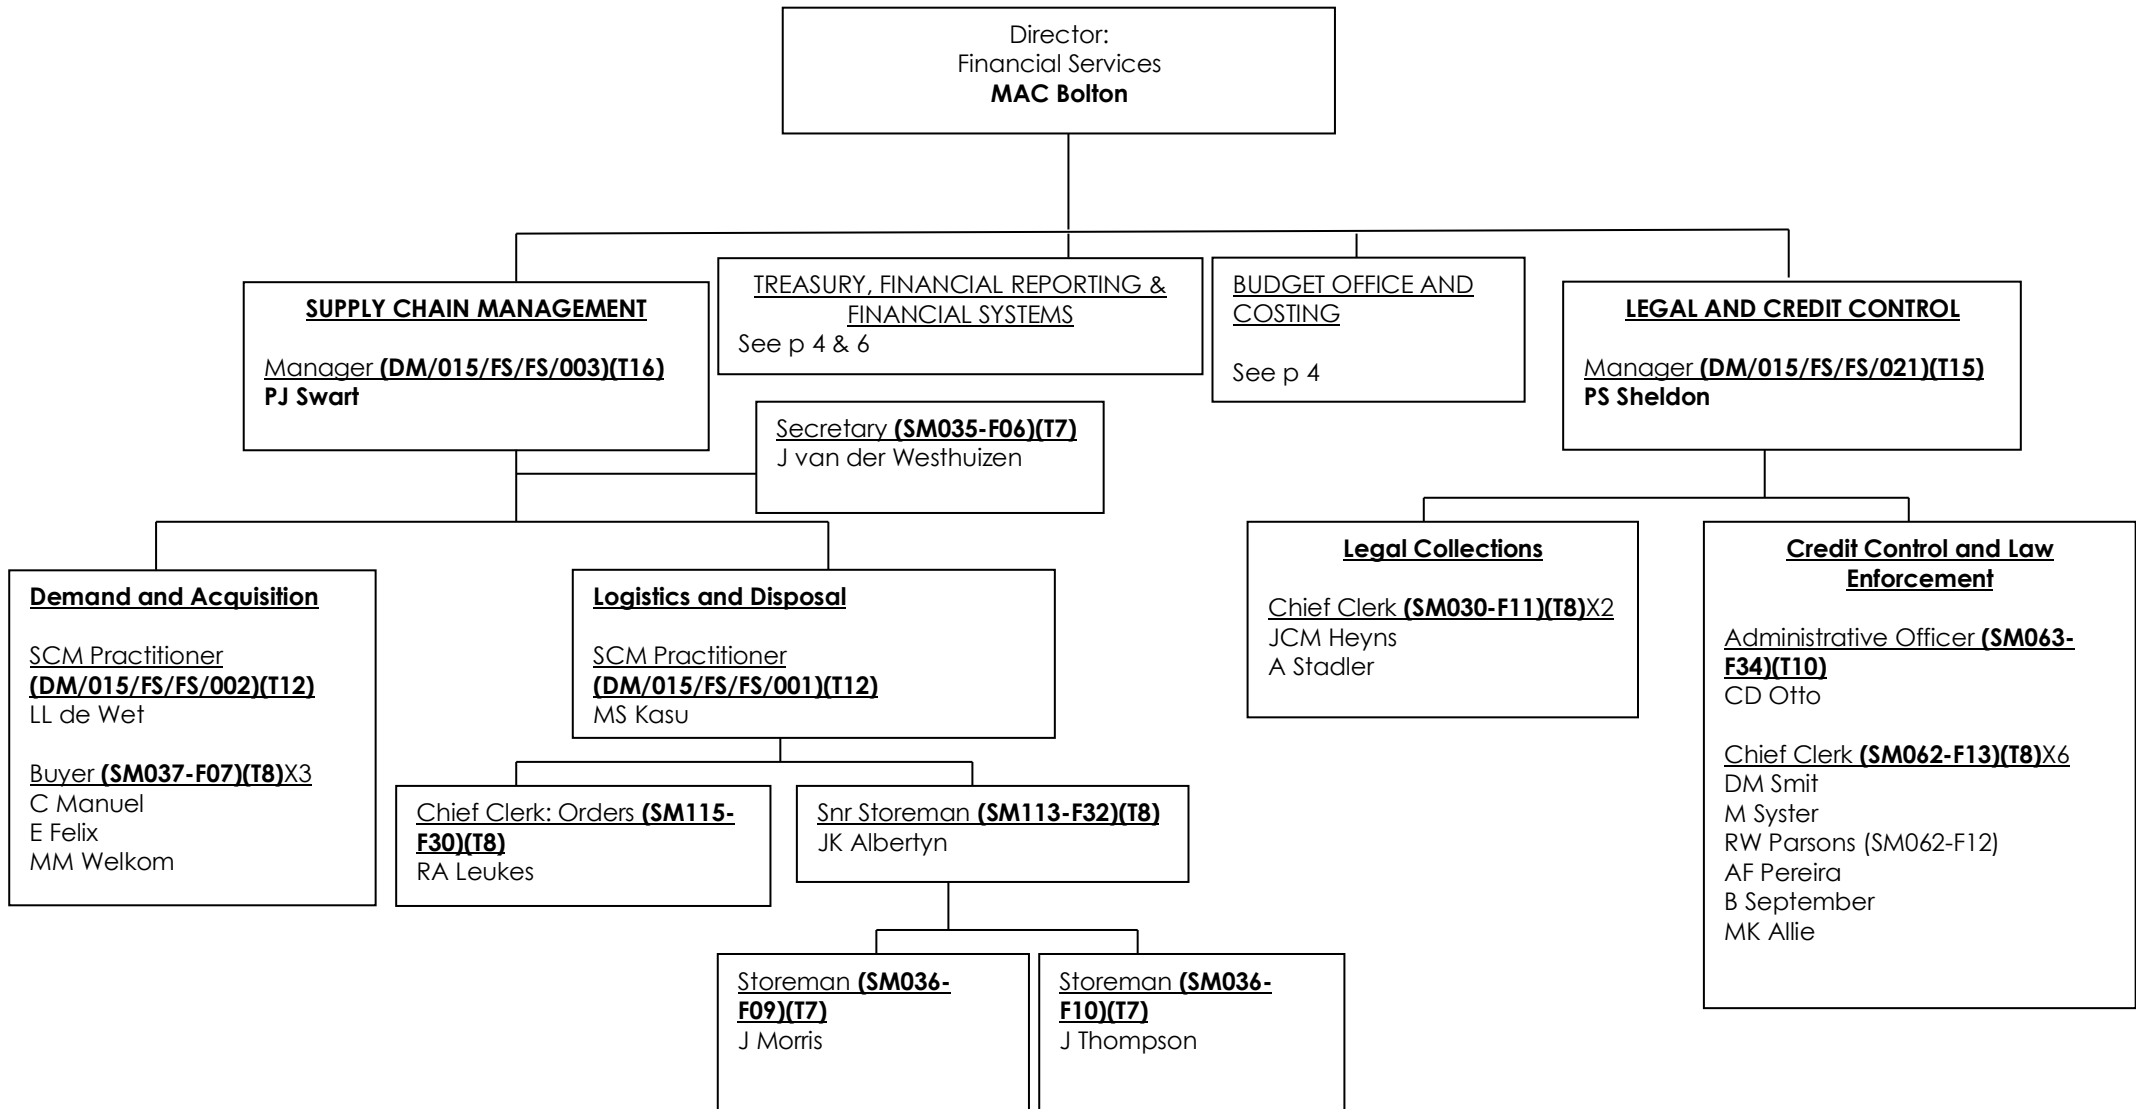

FINANCIAL SERVICES