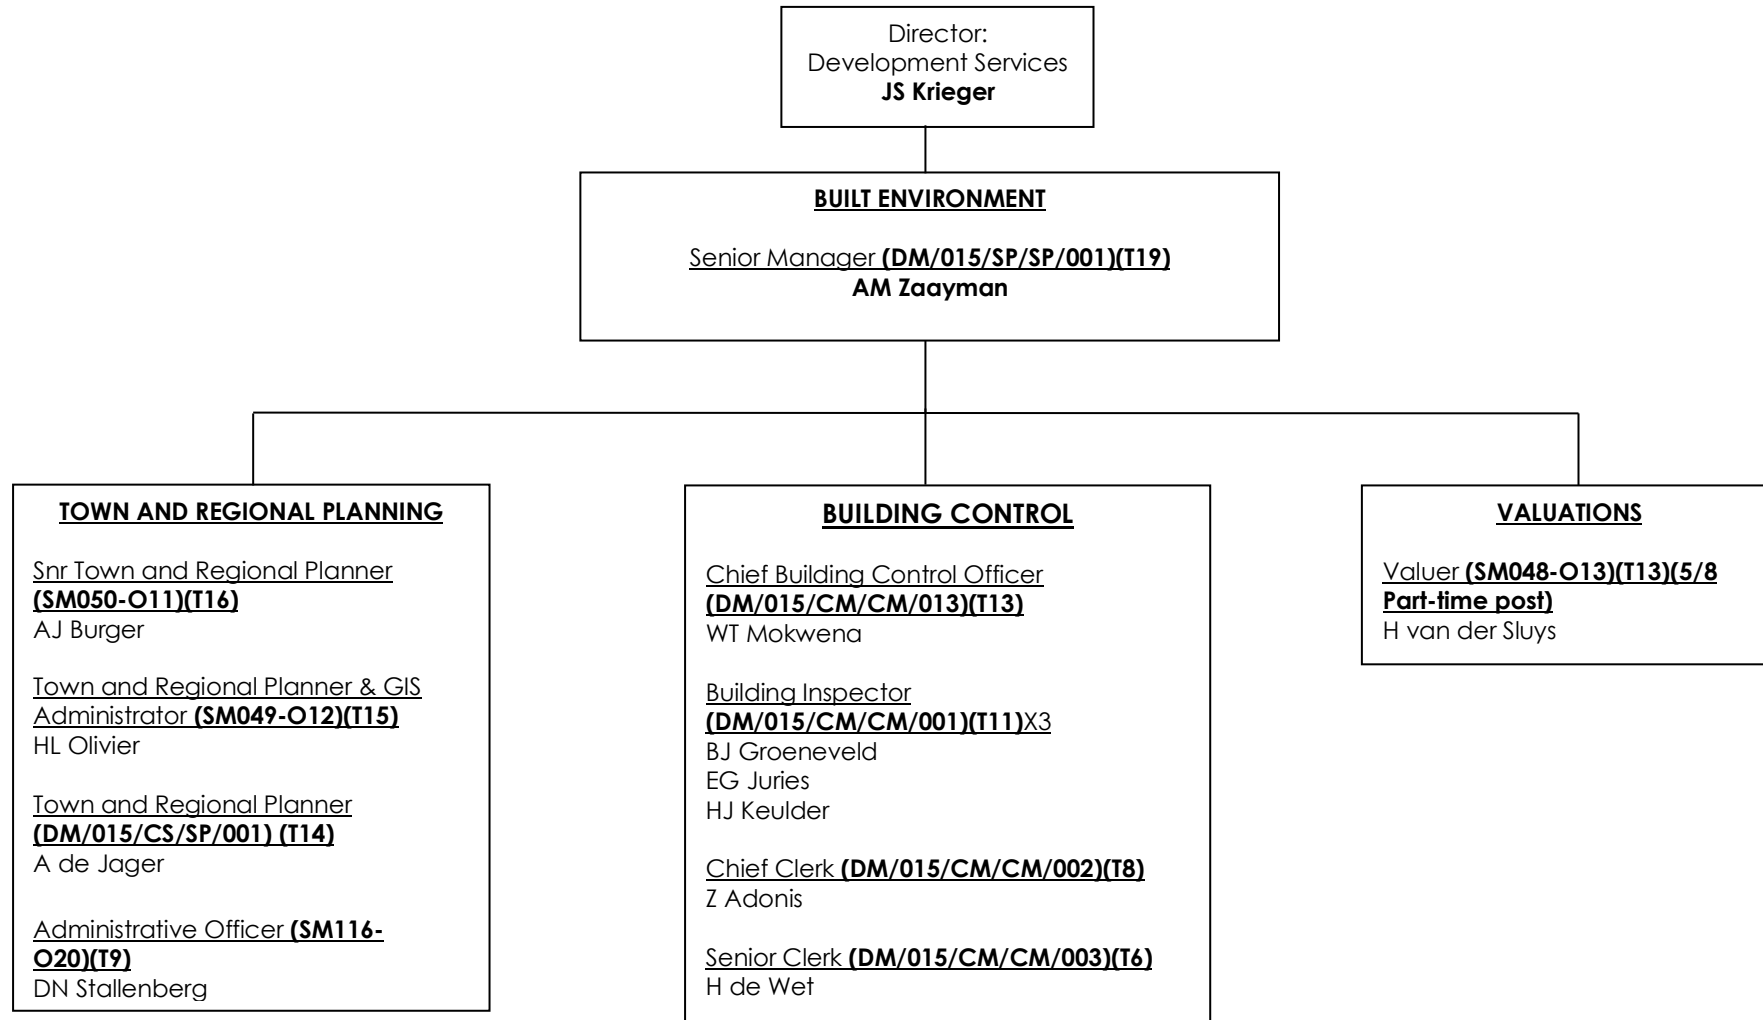

### REGISTRATION AND LICENSING SERVICES

Head: Traffic Administration **(DM/015/CM/PS/013)(T14)**  
**HS Mouton**

**ELECTRICAL ENGINEERING SERVICES**

**ELECTRICAL ENGINEERING SERVICES**

**DEVELOPMENT SERVICES**

**DEVELOPMENT SERVICES**

**CIVIL ENGINEERING SERVICES**

Director: Civil Engineering Services  
**LD Zikmann**

**BUILDINGS & STRUCTURES**  
See p 15

**CIVIL OPERATIONS & MAINTENANCE**  
Manager  
**(DM/015/IS/MN/022)(T17)**  
JP Barlow