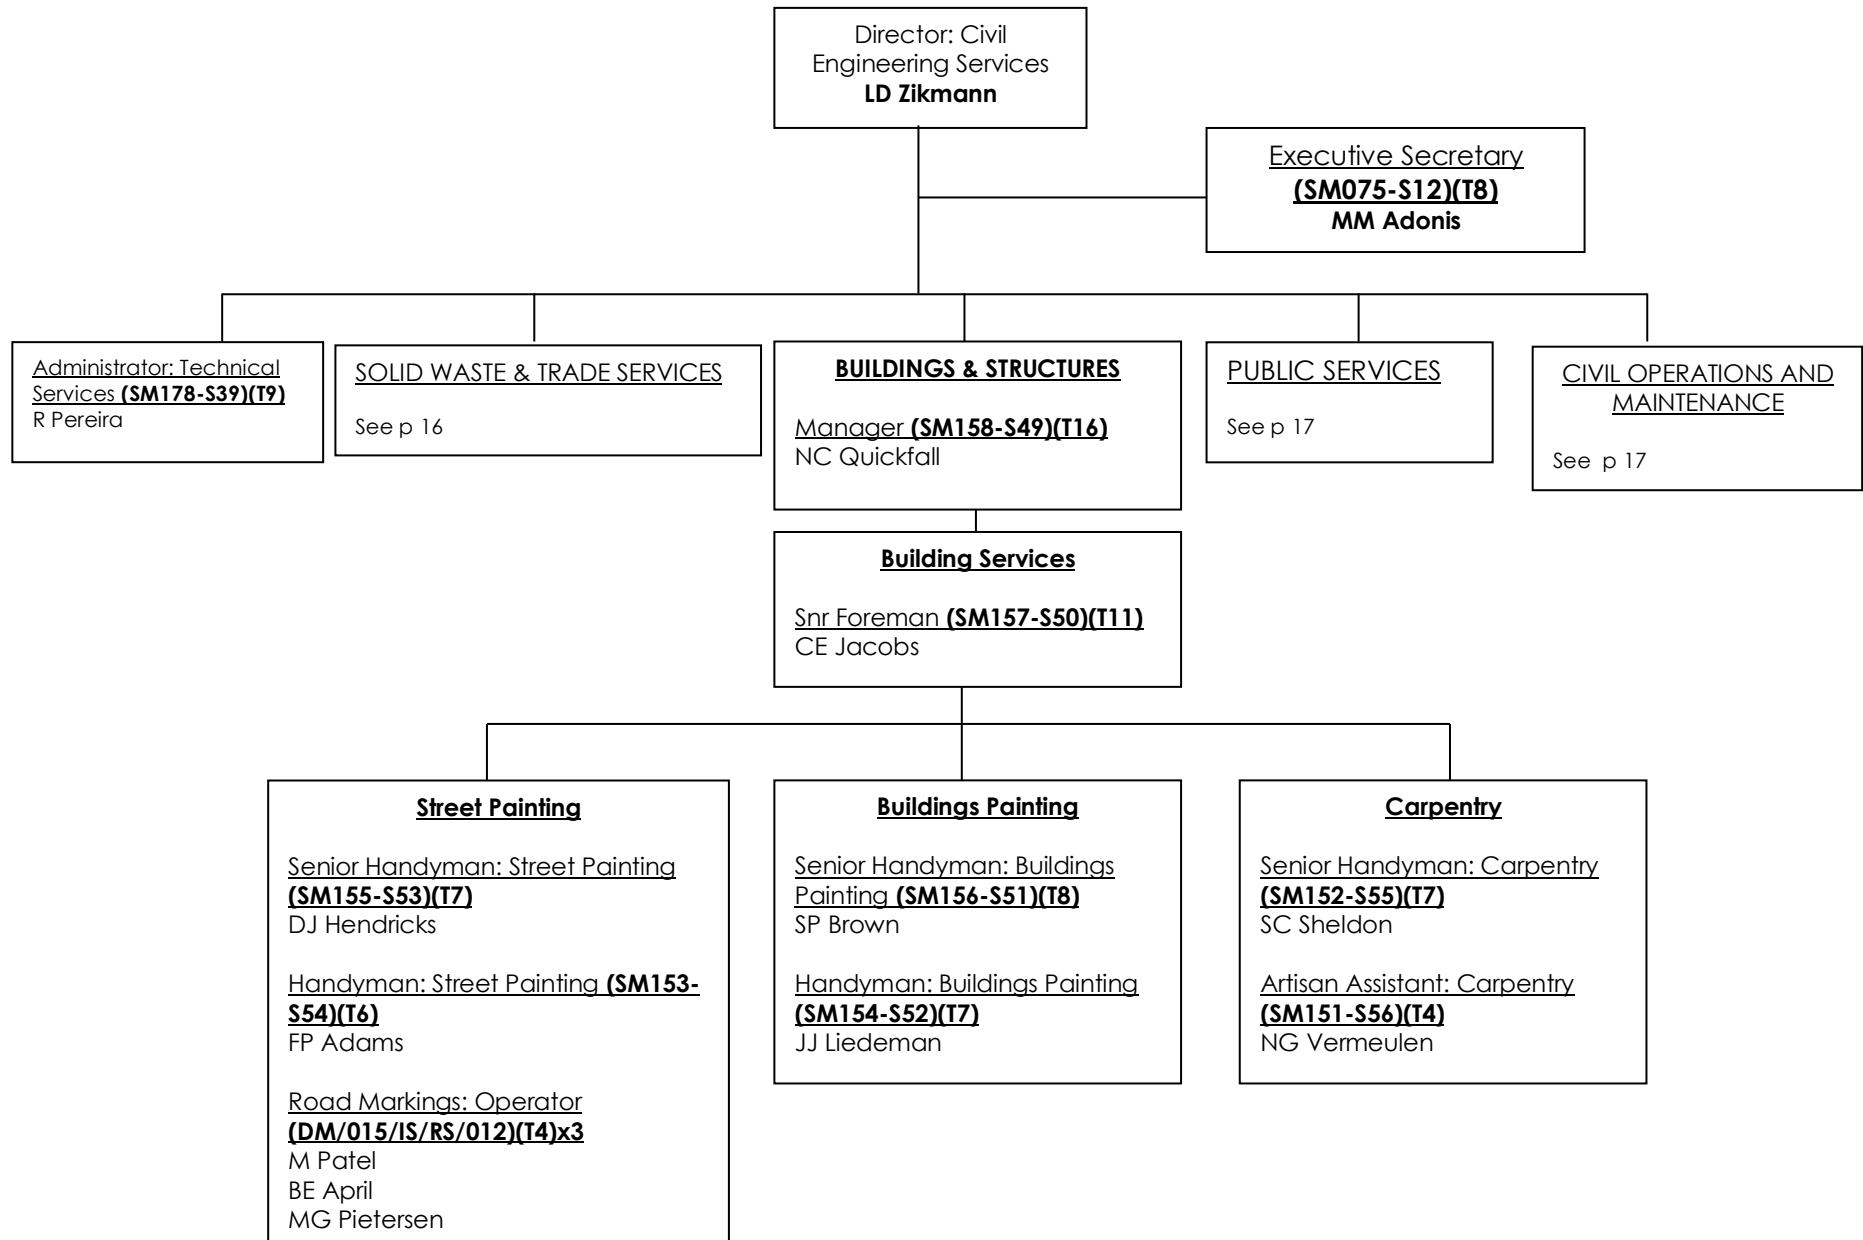

### REGISTRATION AND LICENSING SERVICES

Head: Traffic Administration **(DM/015/CM/PS/013)(T14)**  
**HS Mouton**

**ELECTRICAL ENGINEERING SERVICES**

**ELECTRICAL ENGINEERING SERVICES**

**DEVELOPMENT SERVICES**

**DEVELOPMENT SERVICES**

**CIVIL ENGINEERING SERVICES**

Director: Civil Engineering Services  
**LD Zikmann**

**BUILDINGS & STRUCTURES**  
See p 15

**CIVIL OPERATIONS & MAINTENANCE**  
Manager  
**(DM/015/IS/MN/022)(T17)**  
JP Barlow