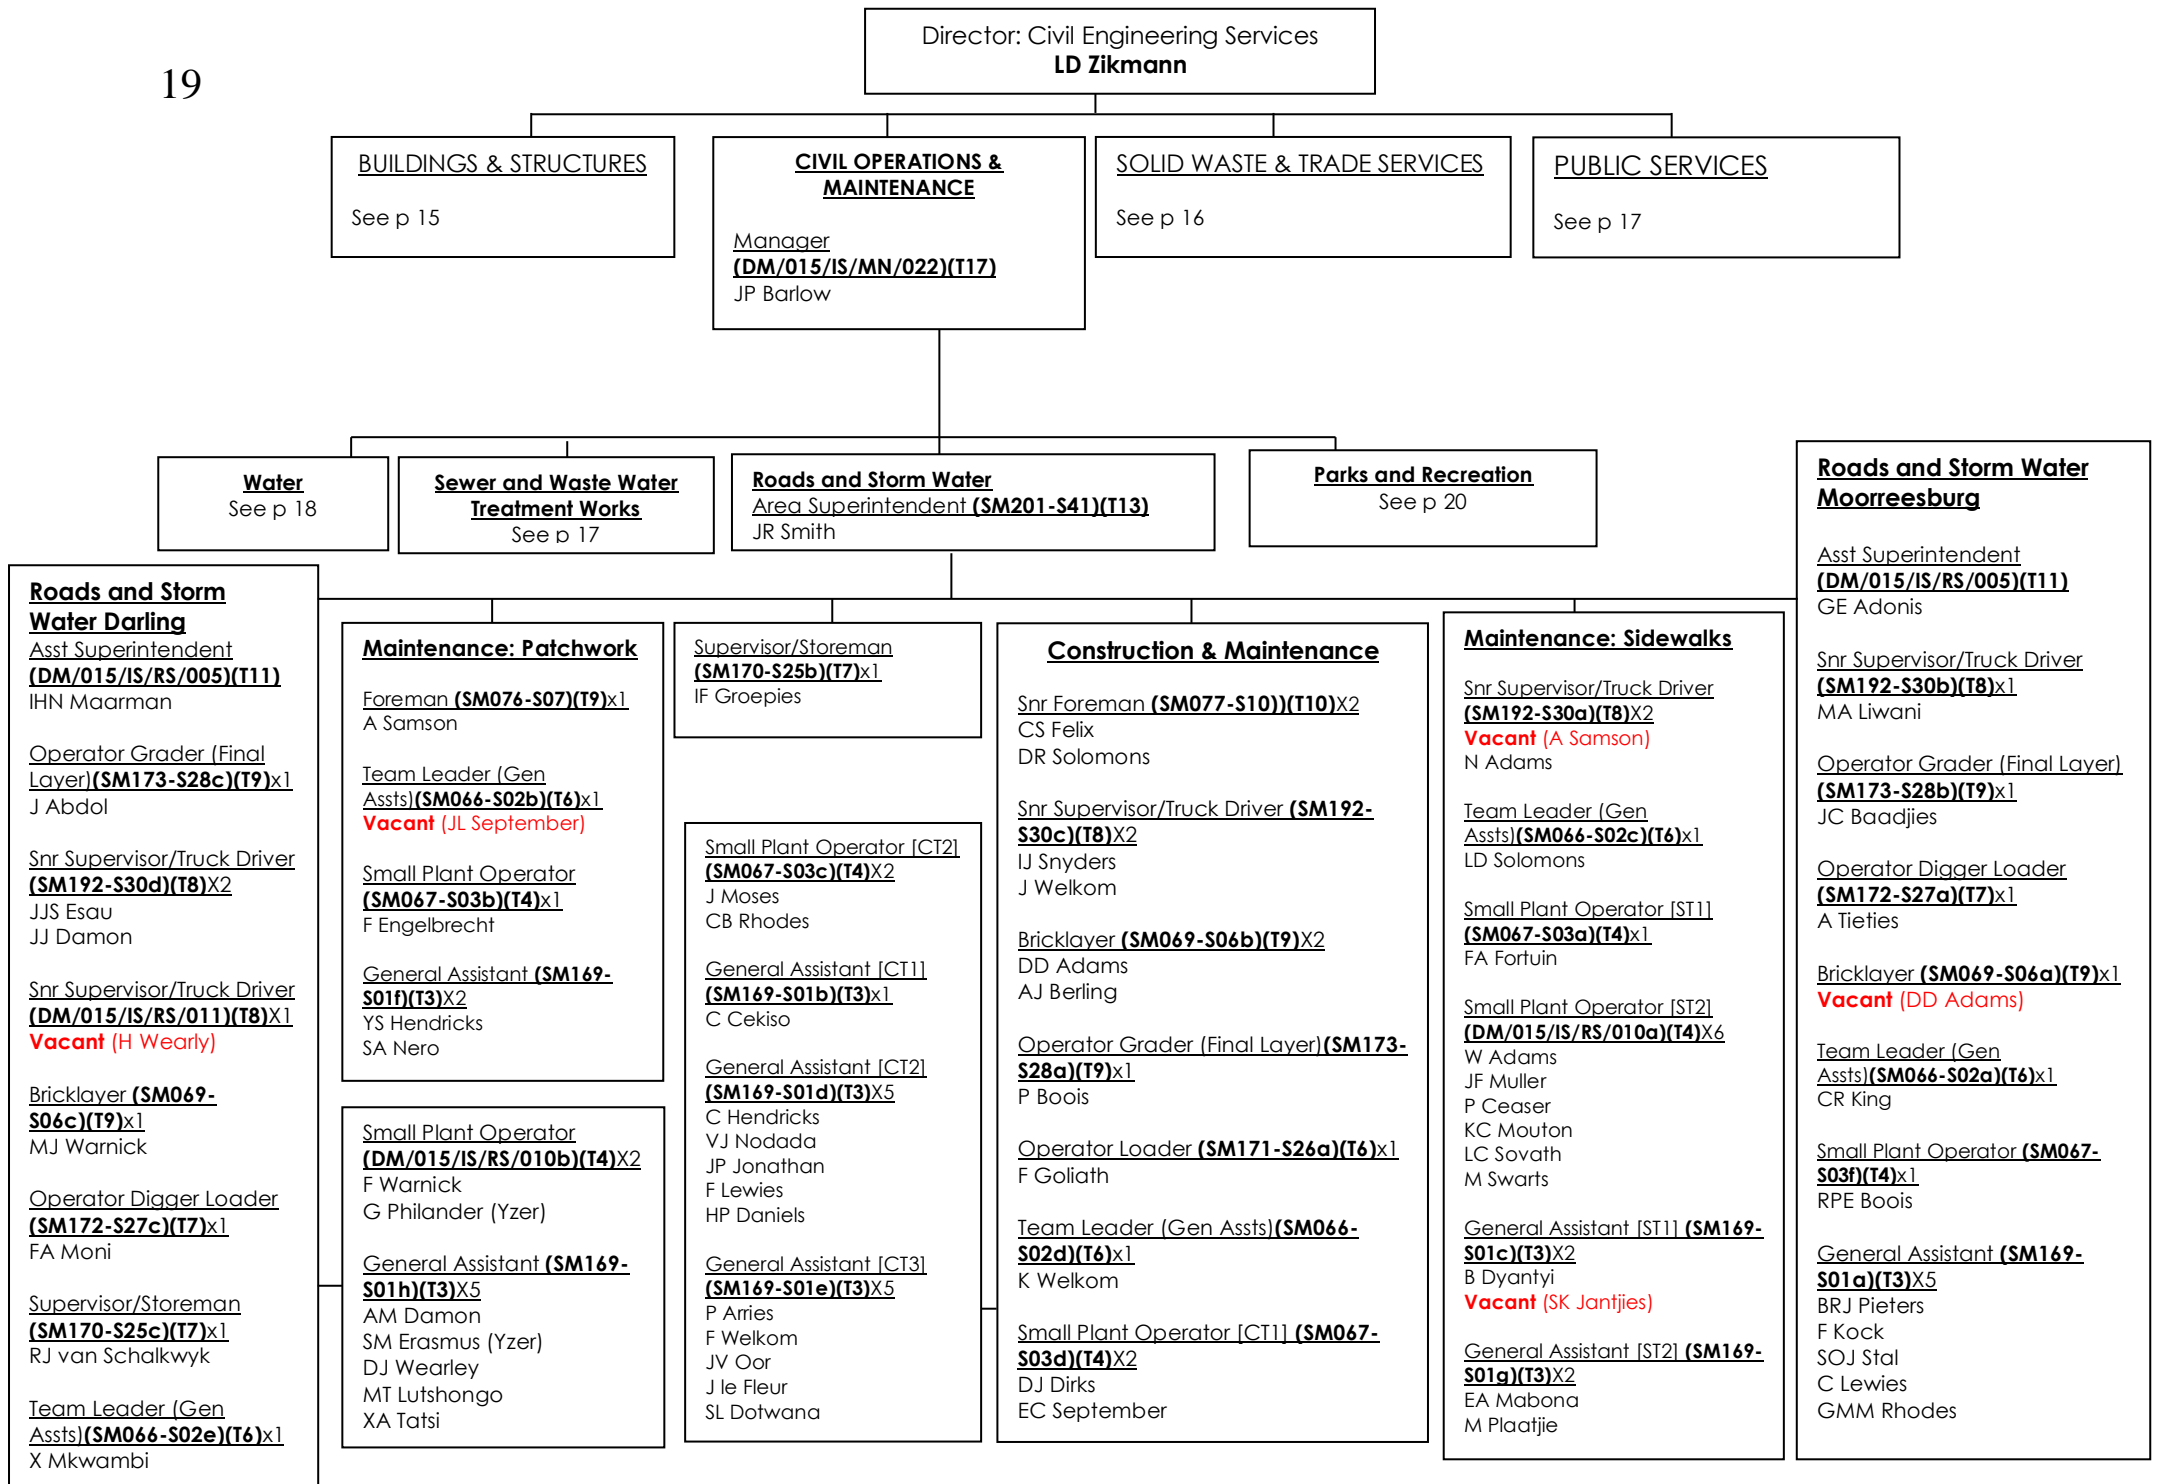

**DEVELOPMENT SERVICES**

**CIVIL ENGINEERING SERVICES**

Director: Civil Engineering Services  
**LD Zikmann**

**BUILDINGS & STRUCTURES**  
See p 15

**CIVIL OPERATIONS & MAINTENANCE**  
Manager  
**(DM/015/IS/MN/022)(T17)**  
JP Barlow