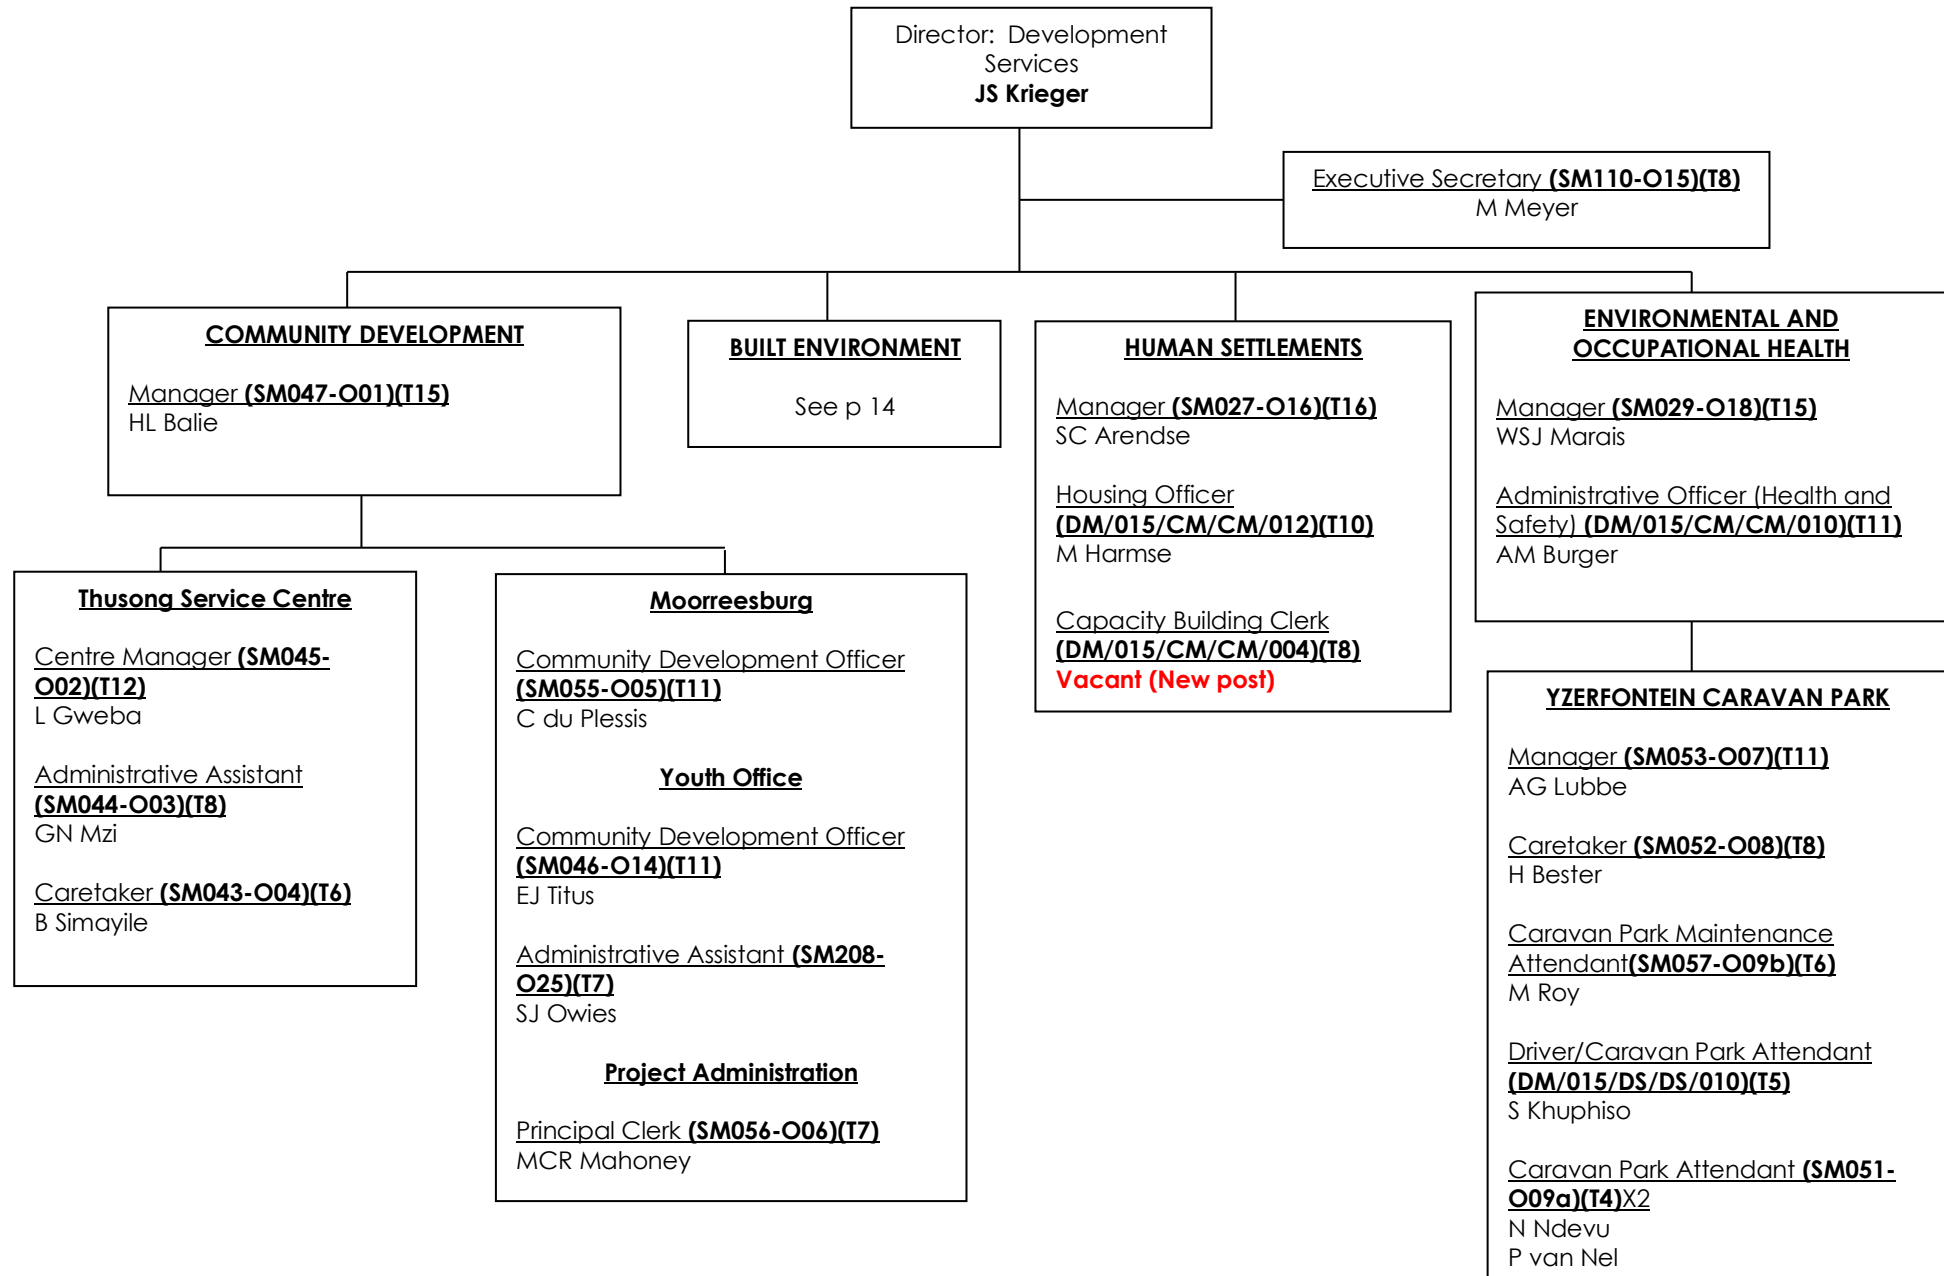

**DEVELOPMENT SERVICES**

**CIVIL ENGINEERING SERVICES**

Director: Civil Engineering Services  
**LD Zikmann**

**BUILDINGS & STRUCTURES**  
See p 15

**CIVIL OPERATIONS & MAINTENANCE**  
Manager  
**(DM/015/IS/MN/022)(T17)**  
JP Barlow