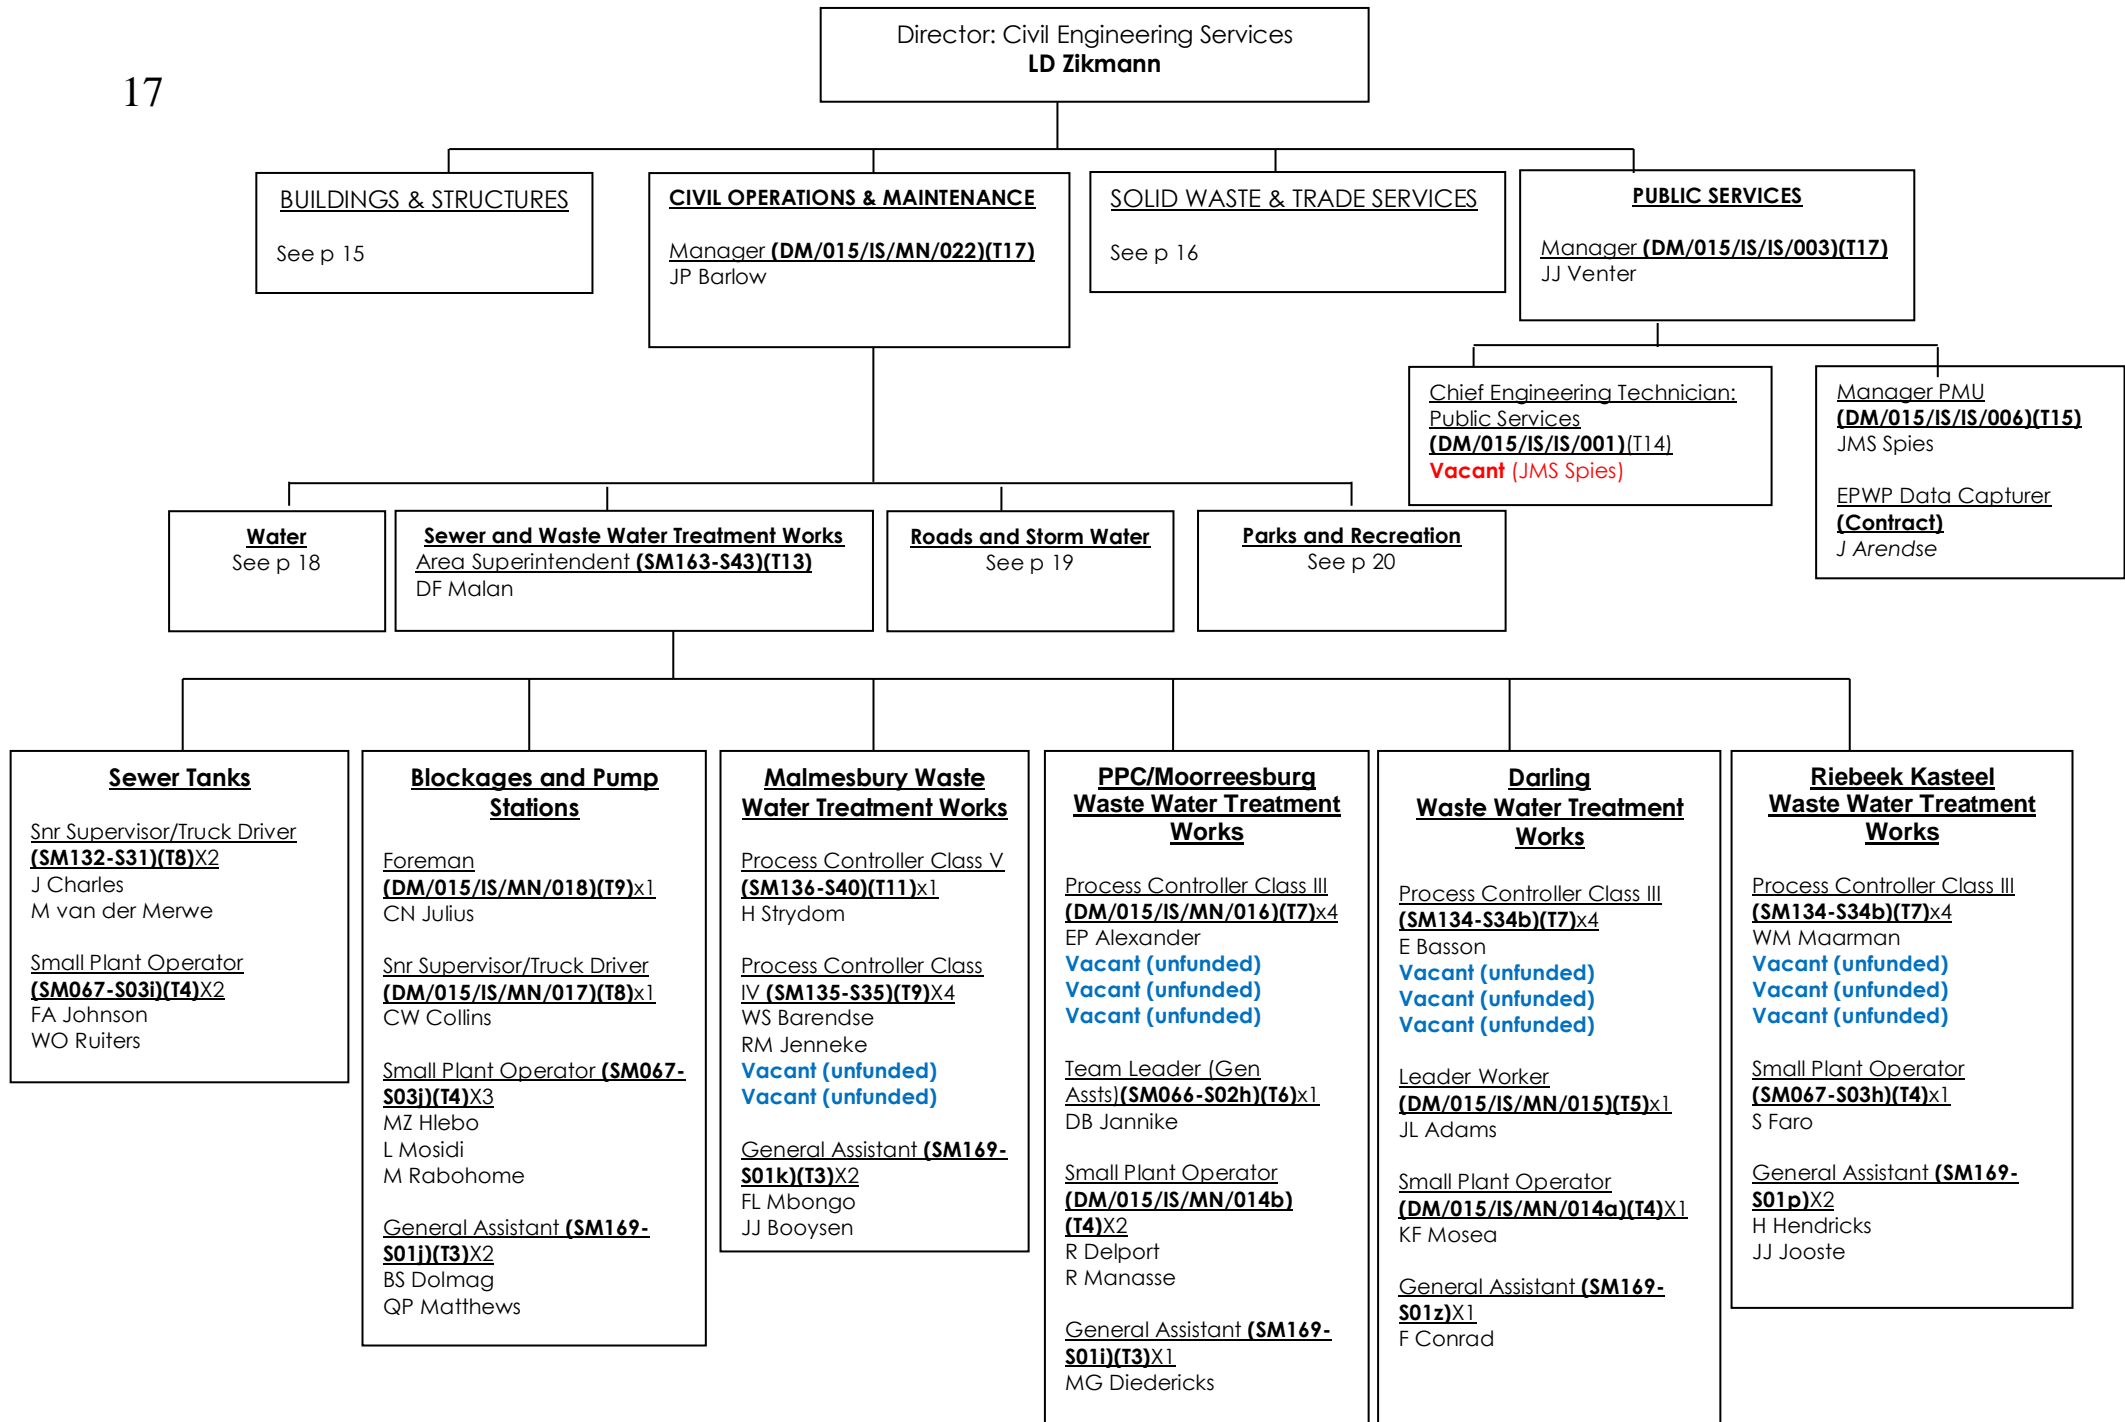

**DEVELOPMENT SERVICES**

**CIVIL ENGINEERING SERVICES**

Director: Civil Engineering Services  
**LD Zikmann**

**BUILDINGS & STRUCTURES**  
See p 15

**CIVIL OPERATIONS & MAINTENANCE**  
Manager  
**(DM/015/IS/MN/022)(T17)**  
JP Barlow