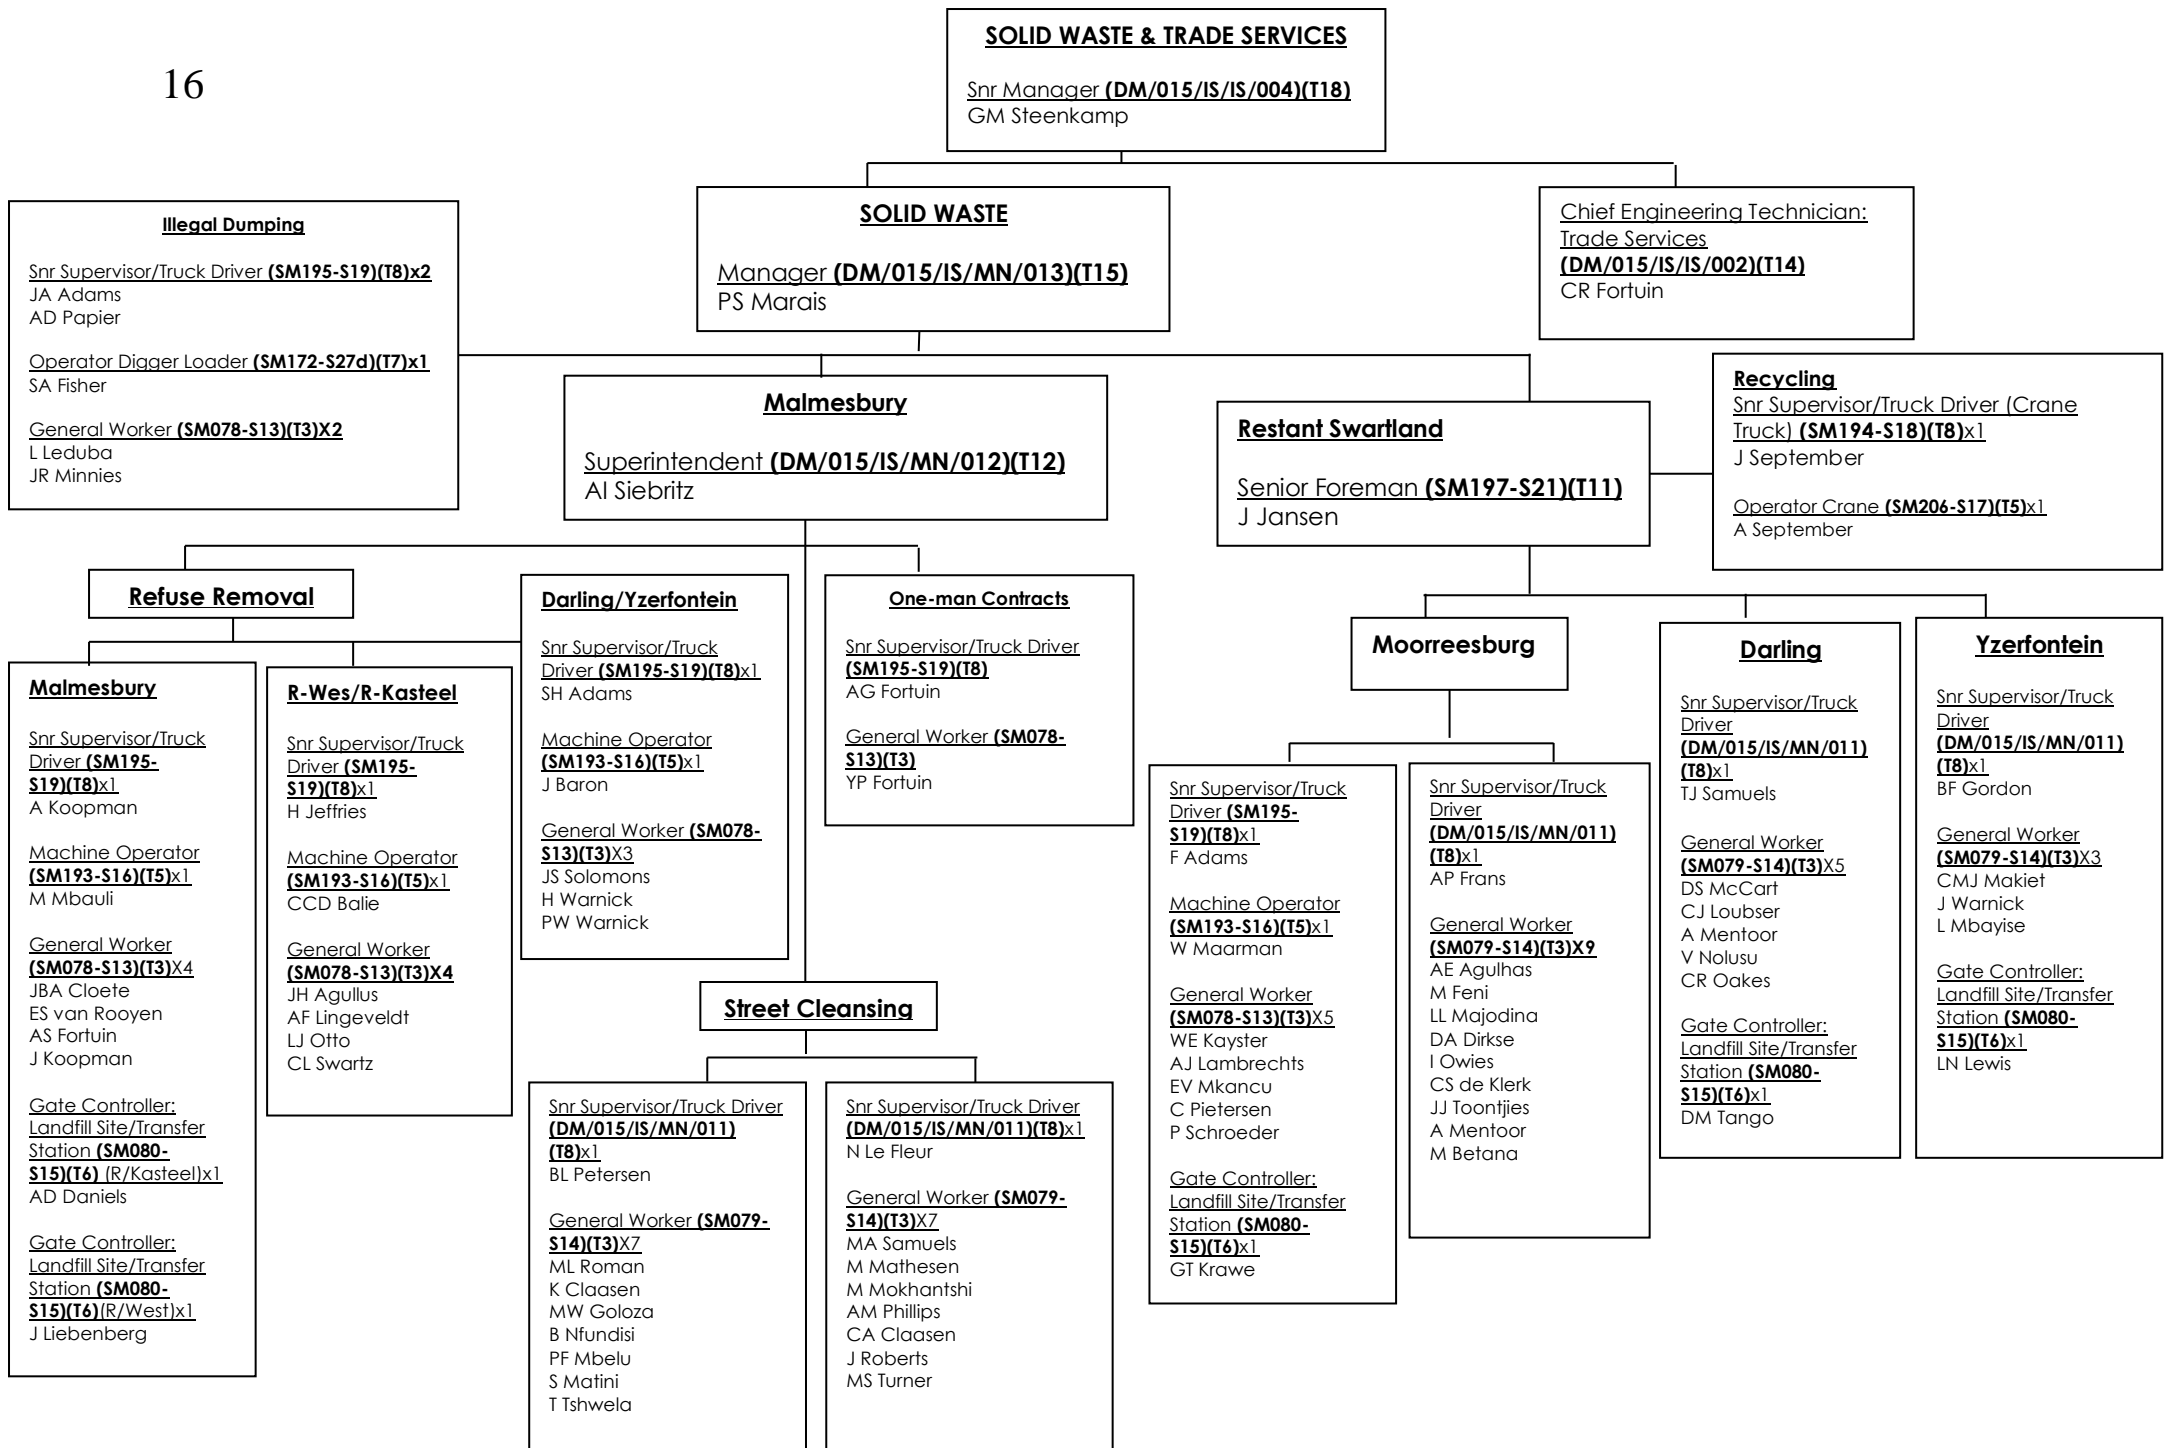

**DEVELOPMENT SERVICES**

**CIVIL ENGINEERING SERVICES**

Director: Civil Engineering Services  
**LD Zikmann**

**BUILDINGS & STRUCTURES**  
See p 15

**CIVIL OPERATIONS & MAINTENANCE**  
Manager  
**(DM/015/IS/MN/022)(T17)**  
JP Barlow