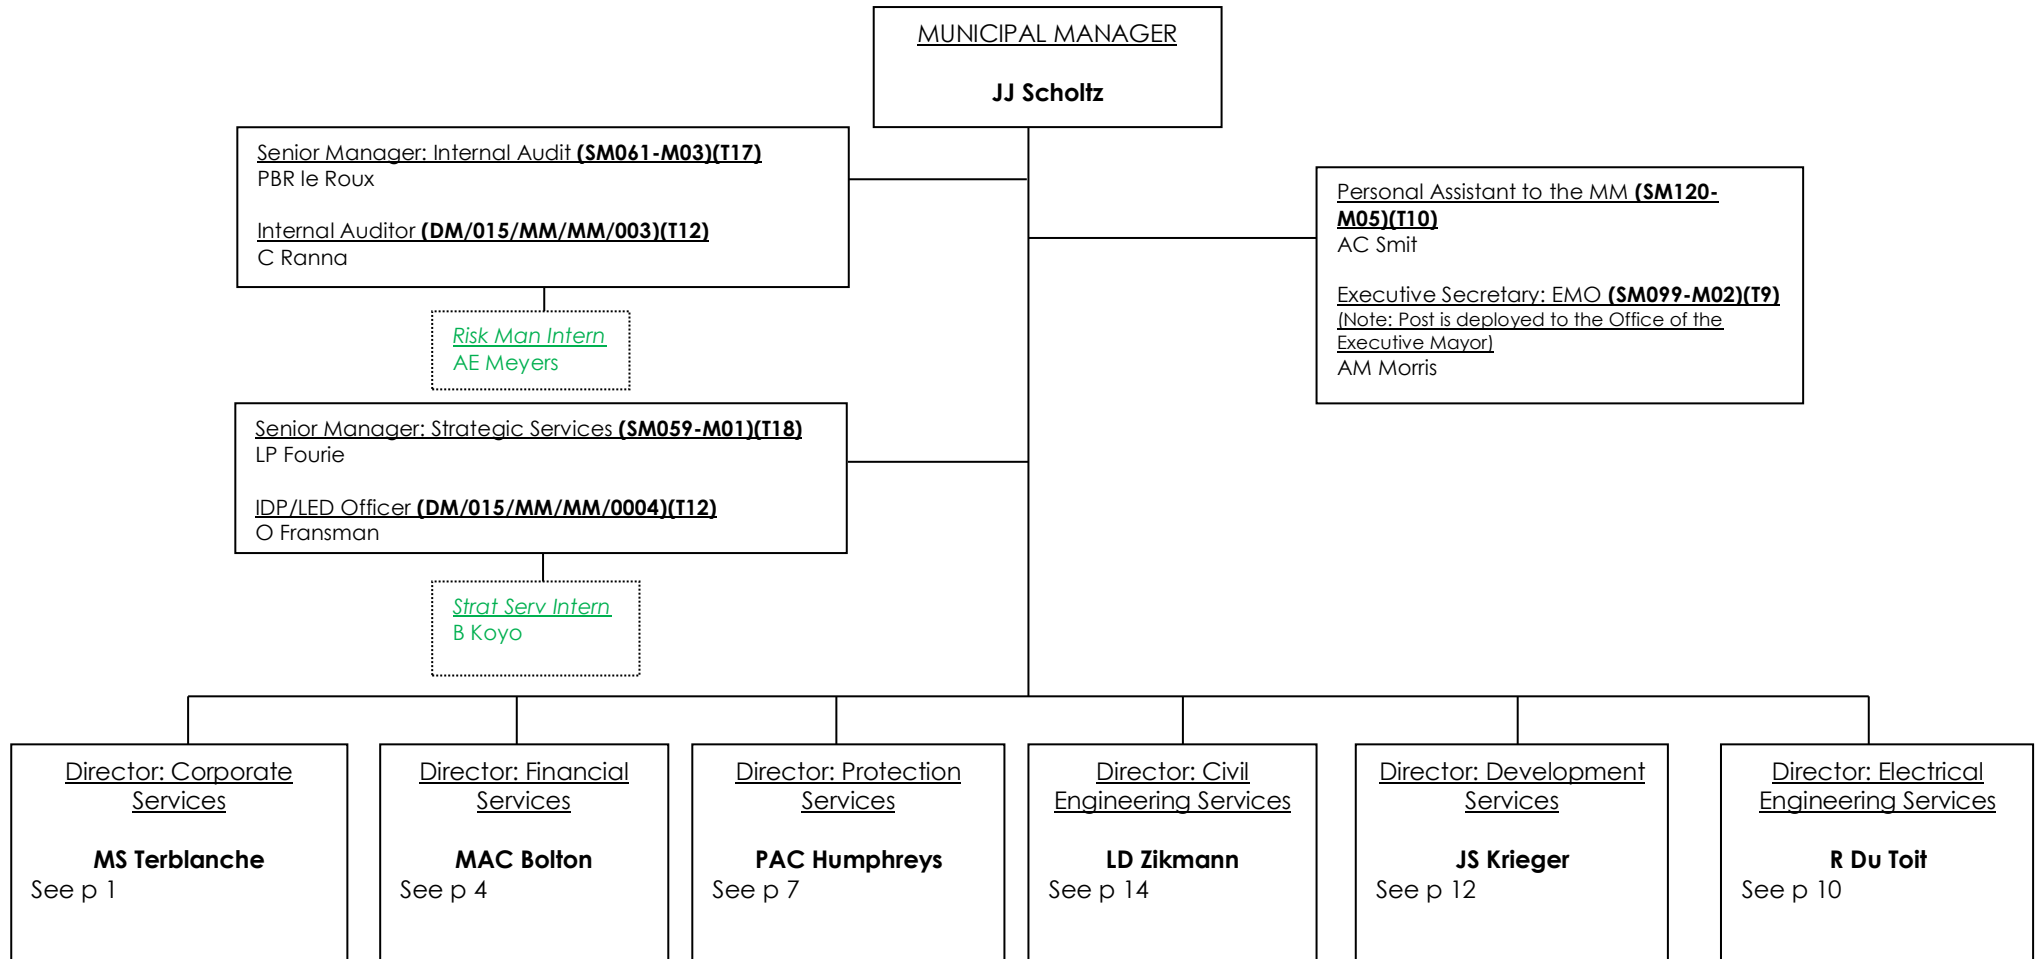

**SWARTLAND MUNICIPALITY**

**CORPORATE SERVICES**

**CORPORATE SERVICES**

**Admin & Logistics**

Superintendent  
**(DM/015/CM/PS/034a)(T12)**  
PJ Baron

Administration and Logistics  
Officer: Traffic **(SM159-B25)(T7)**  
DB Fester

Traffic Officer/Law Enforcement  
Officer (EDL)  
**(DM/015/CM/PS/032a)(T10)**  
CS Prince