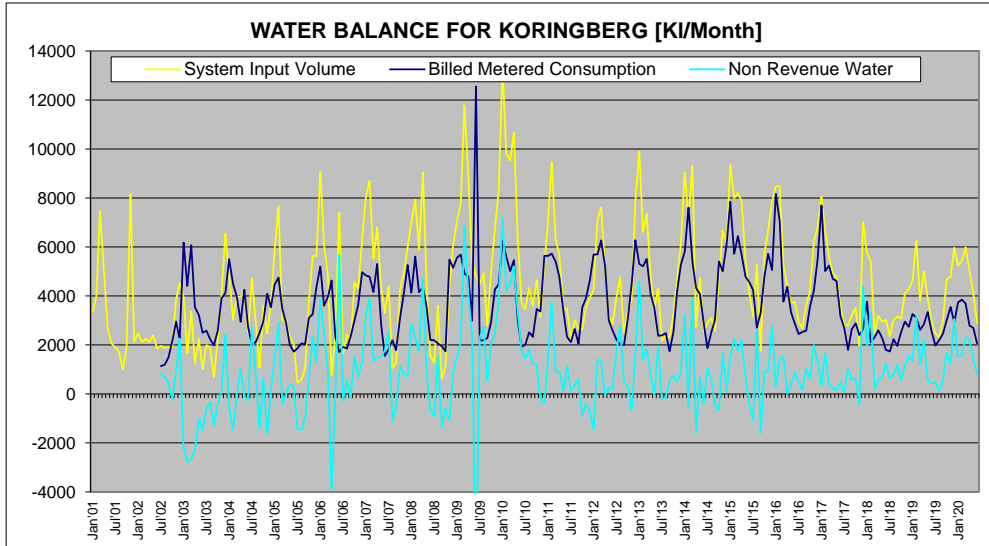

WATER BALANCE AND USAGE FOR KORINGBERG DISTRIBUTION SYSTEM

WATER BALANCE AND USAGE FOR KORINGBERG DISTRIBUTION SYSTEM

WATER BALANCE AND USAGE FOR KORINGBERG DISTRIBUTION SYSTEM