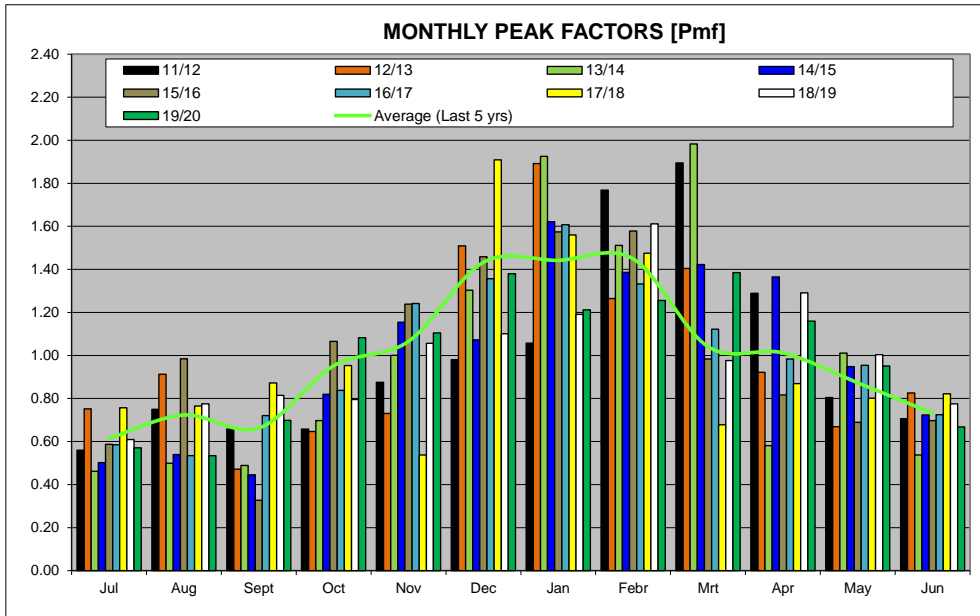

WATER BALANCE AND USAGE FOR KORINGBERG DISTRIBUTION SYSTEM

WATER BALANCE AND USAGE FOR KORINGBERG DISTRIBUTION SYSTEM

WATER BALANCE AND USAGE FOR KORINGBERG DISTRIBUTION SYSTEM