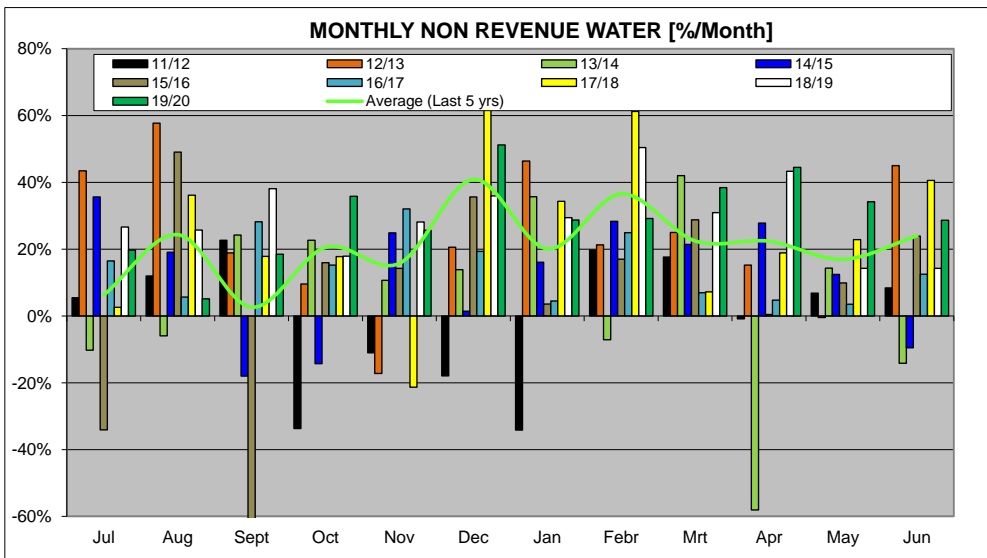

WATER BALANCE AND USAGE FOR KORINGBERG DISTRIBUTION SYSTEM

WATER BALANCE AND USAGE FOR KORINGBERG DISTRIBUTION SYSTEM

WATER BALANCE AND USAGE FOR KORINGBERG DISTRIBUTION SYSTEM