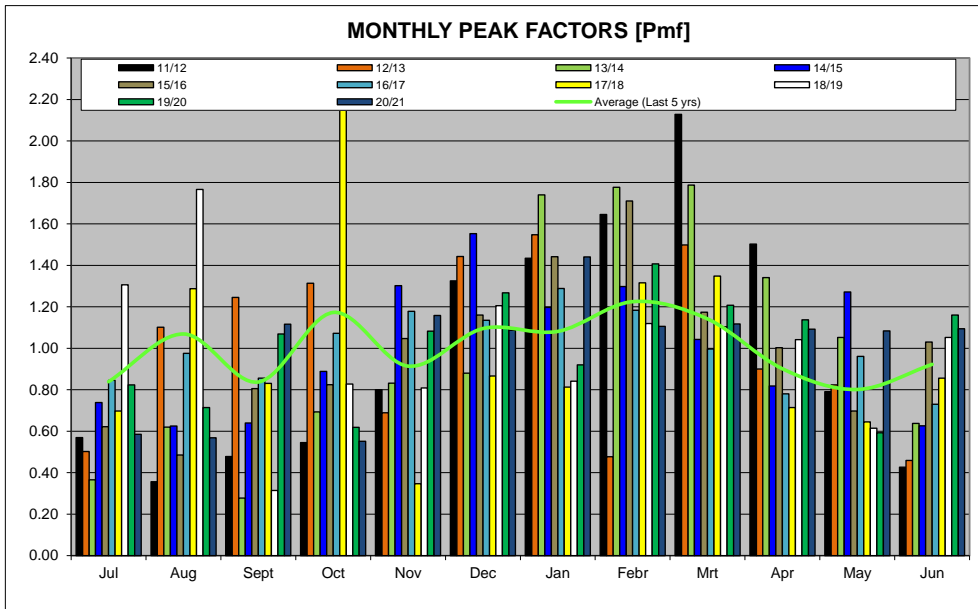

WATER BALANCE AND USAGE FOR THE PPC DISTRIBUTION SYSTEM

WATER BALANCE AND USAGE FOR THE PPC DISTRIBUTION SYSTEM

WATER BALANCE AND USAGE FOR THE PPC DISTRIBUTION SYSTEM