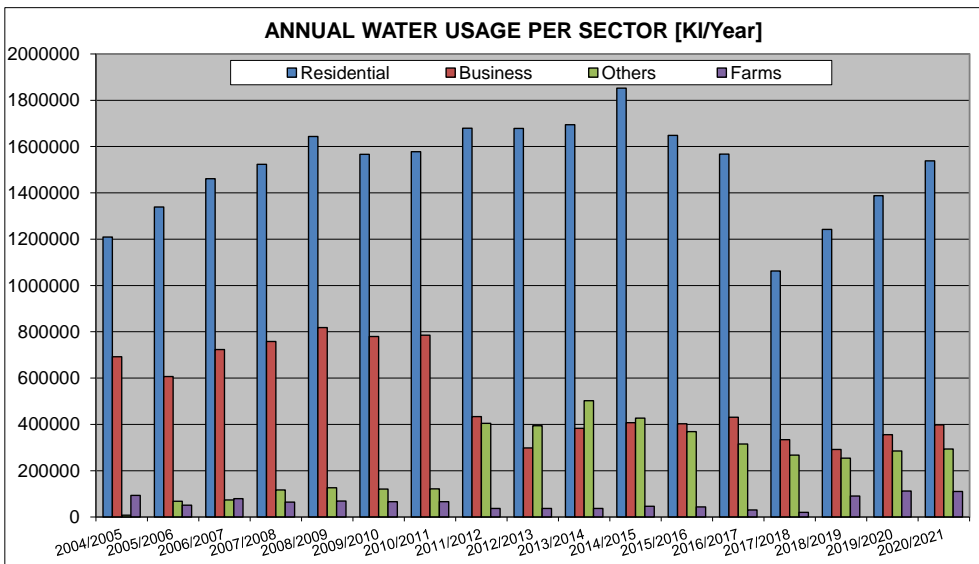

WATER BALANCE AND USAGE FOR MALMESBURY DISTRIBUTION SYSTEM

WATER BALANCE AND USAGE FOR MALMESBURY DISTRIBUTION SYSTEM

WATER BALANCE AND USAGE FOR MALMESBURY DISTRIBUTION SYSTEM