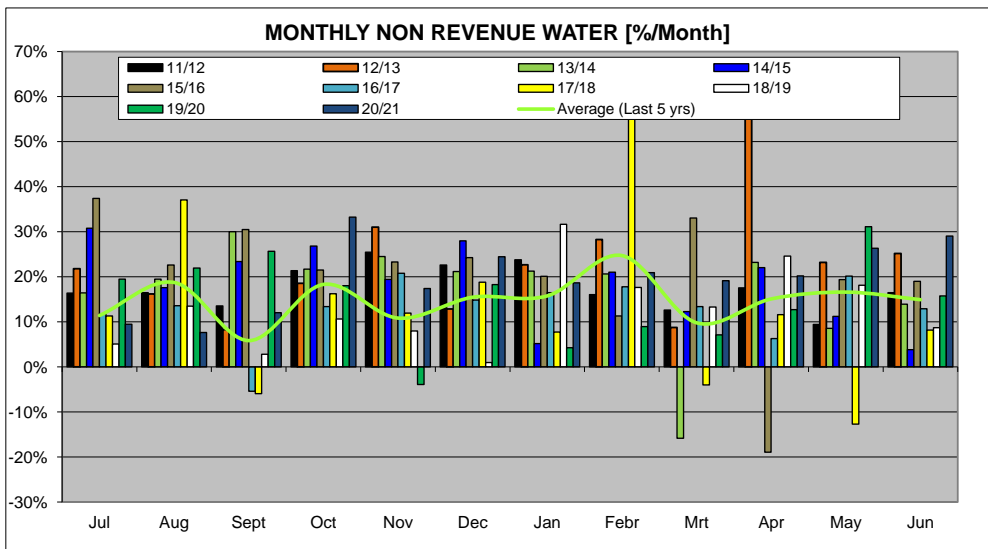

WATER BALANCE AND USAGE FOR MALMESBURY DISTRIBUTION SYSTEM

WATER BALANCE AND USAGE FOR MALMESBURY DISTRIBUTION SYSTEM

WATER BALANCE AND USAGE FOR MALMESBURY DISTRIBUTION SYSTEM