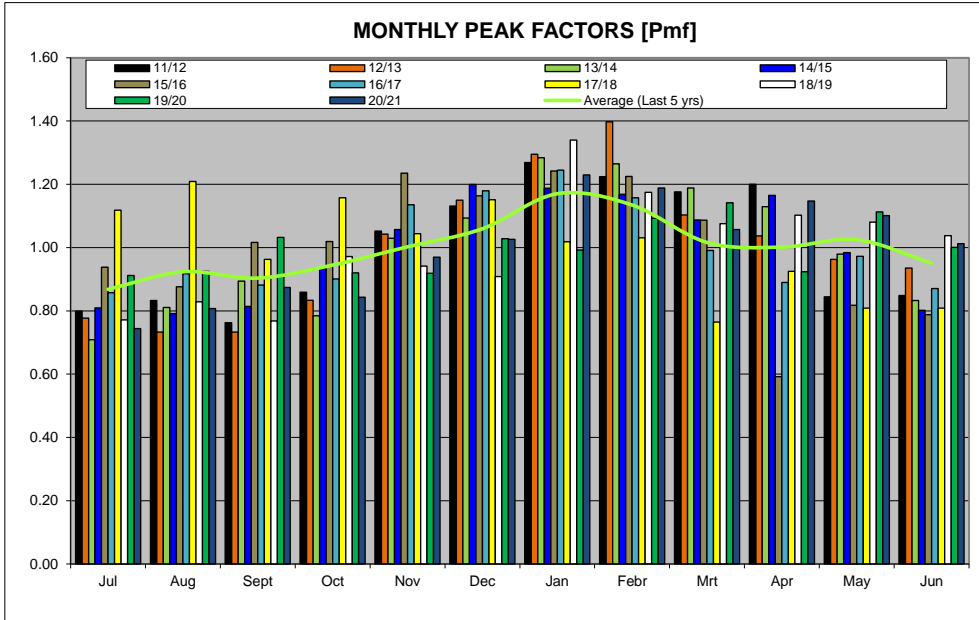

WATER BALANCE AND USAGE FOR MALMESBURY DISTRIBUTION SYSTEM

WATER BALANCE AND USAGE FOR MALMESBURY DISTRIBUTION SYSTEM

WATER BALANCE AND USAGE FOR MALMESBURY DISTRIBUTION SYSTEM