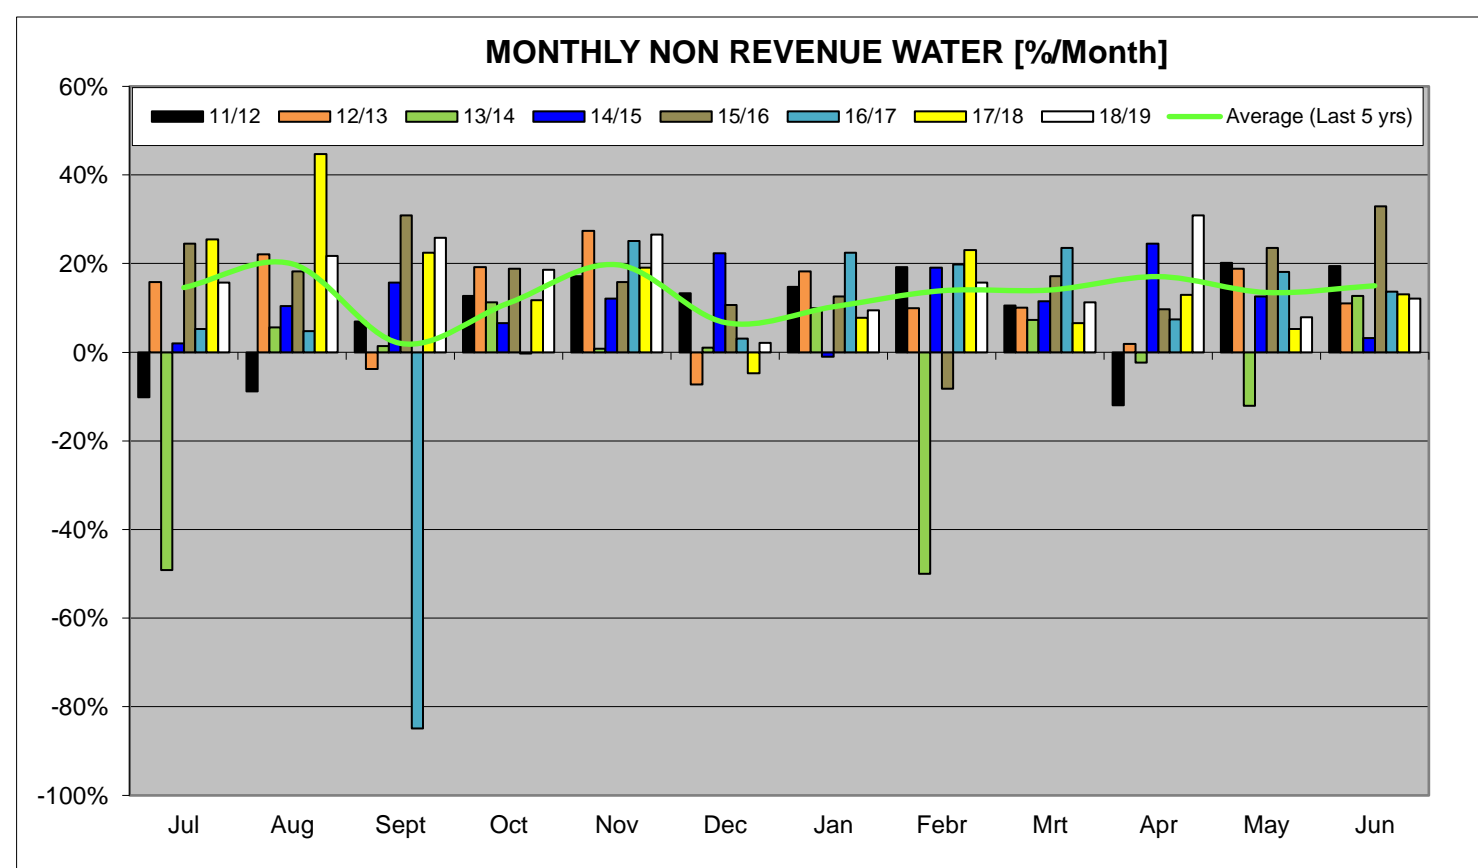

WATER BALANCE AND USAGE FOR RIEBEEK WES DISTRIBUTION SYSTEM

WATER BALANCE AND USAGE FOR RIEBEEK WES DISTRIBUTION SYSTEM

WATER BALANCE AND USAGE FOR RIEBEEK WES DISTRIBUTION SYSTEM