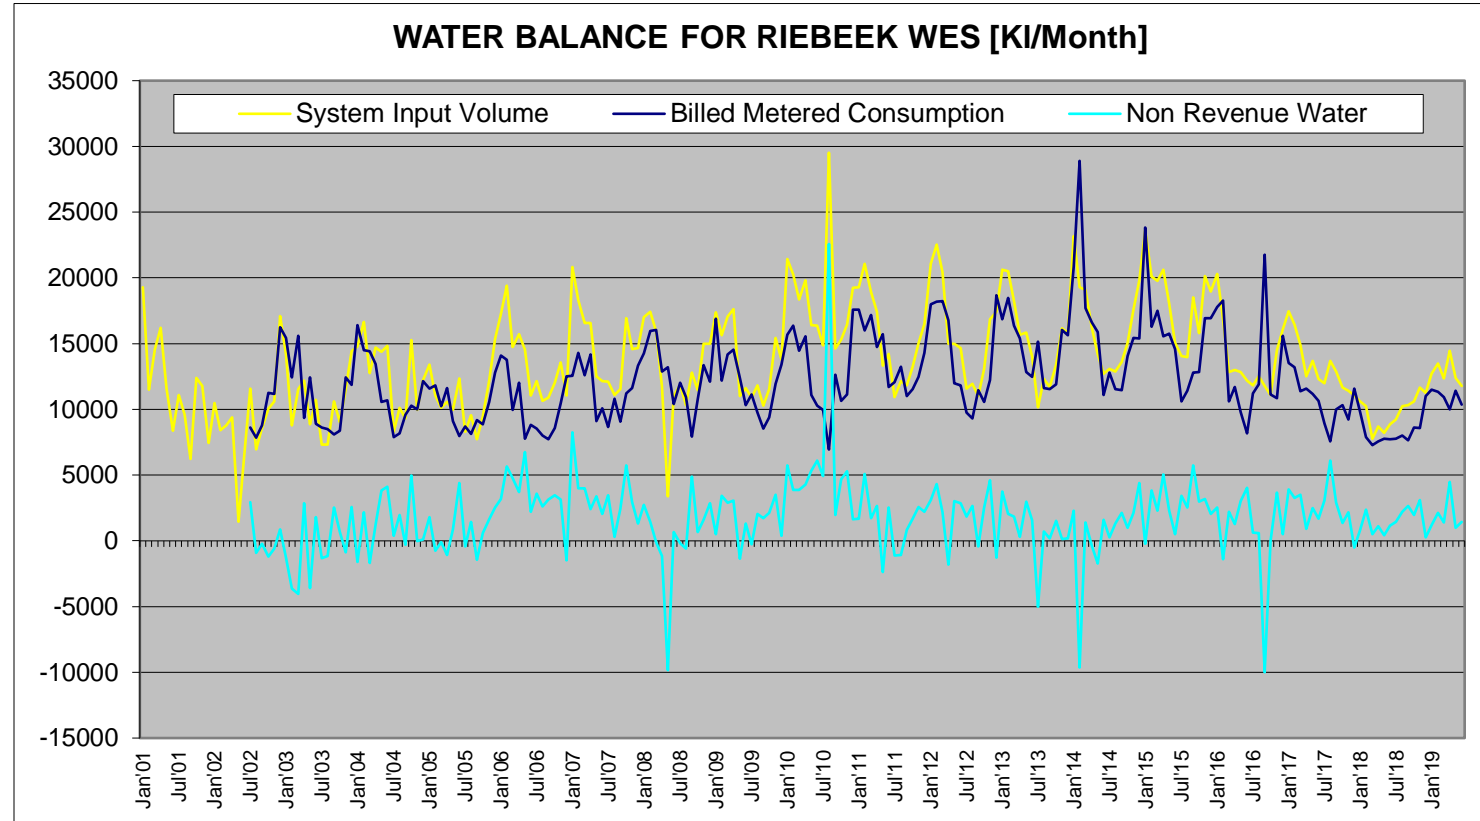

WATER BALANCE AND USAGE FOR RIEBEEK WES DISTRIBUTION SYSTEM

WATER BALANCE AND USAGE FOR RIEBEEK WES DISTRIBUTION SYSTEM

WATER BALANCE AND USAGE FOR RIEBEEK WES DISTRIBUTION SYSTEM