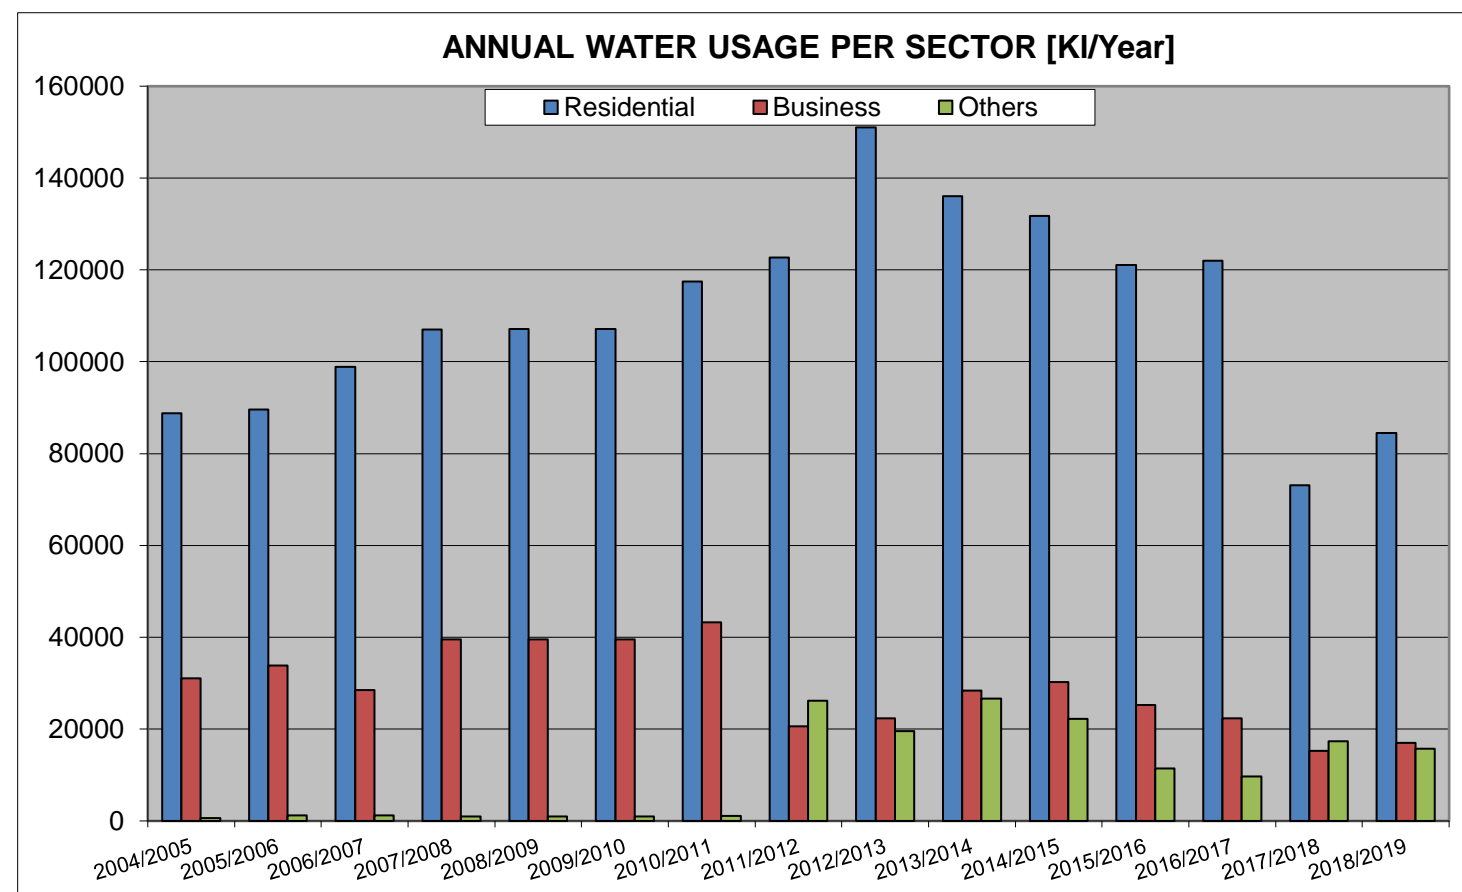

WATER BALANCE AND USAGE FOR RIEBEEK WES DISTRIBUTION SYSTEM

WATER BALANCE AND USAGE FOR RIEBEEK WES DISTRIBUTION SYSTEM

WATER BALANCE AND USAGE FOR RIEBEEK WES DISTRIBUTION SYSTEM