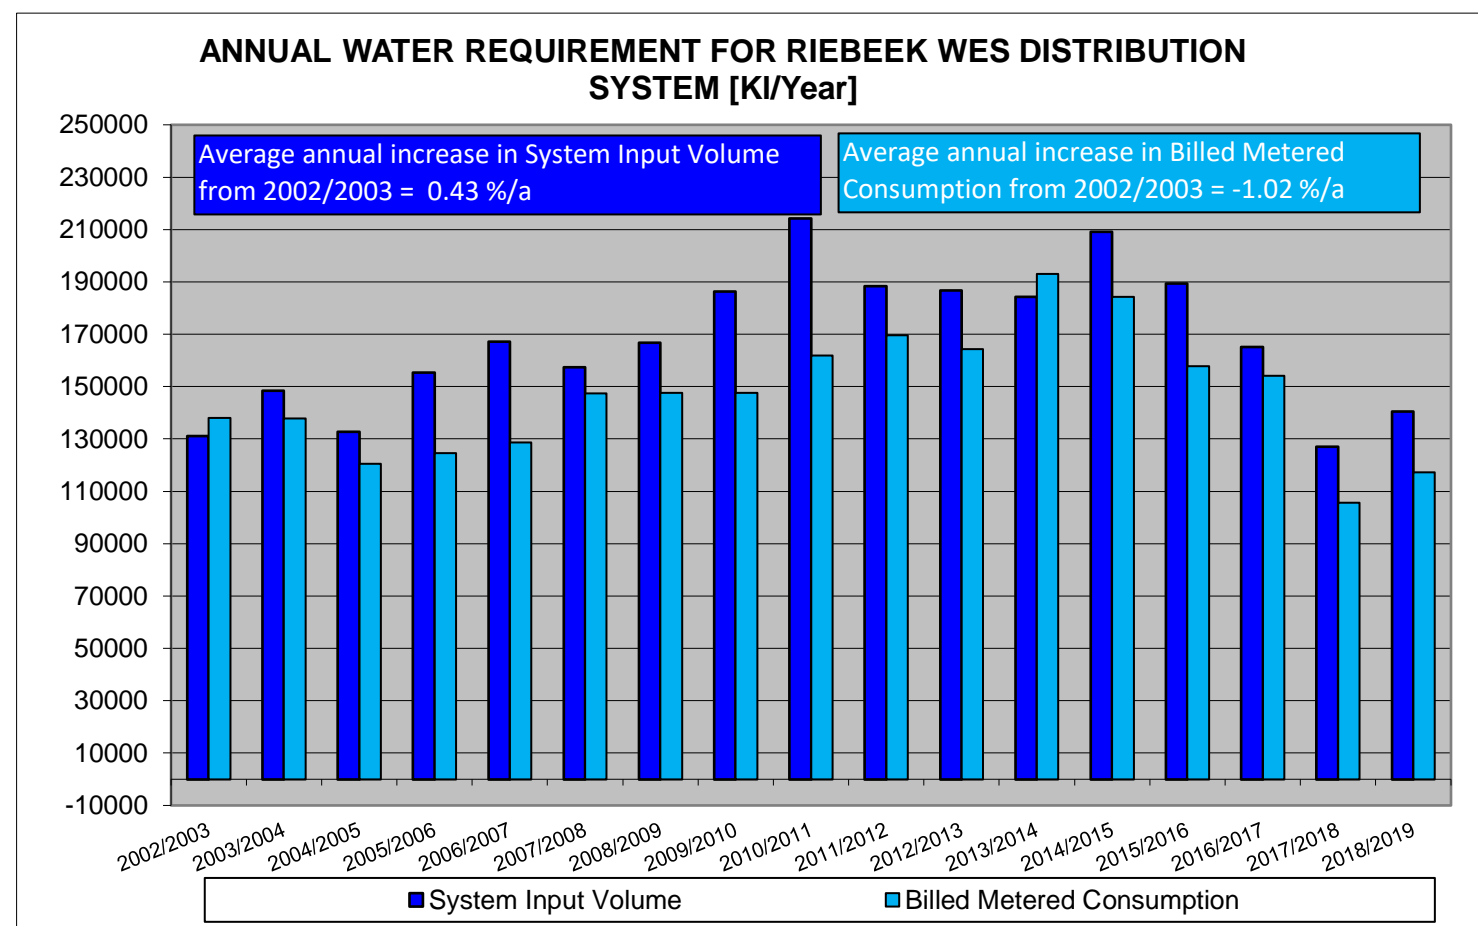

WATER BALANCE AND USAGE FOR RIEBEEK WES DISTRIBUTION SYSTEM

WATER BALANCE AND USAGE FOR RIEBEEK WES DISTRIBUTION SYSTEM

WATER BALANCE AND USAGE FOR RIEBEEK WES DISTRIBUTION SYSTEM