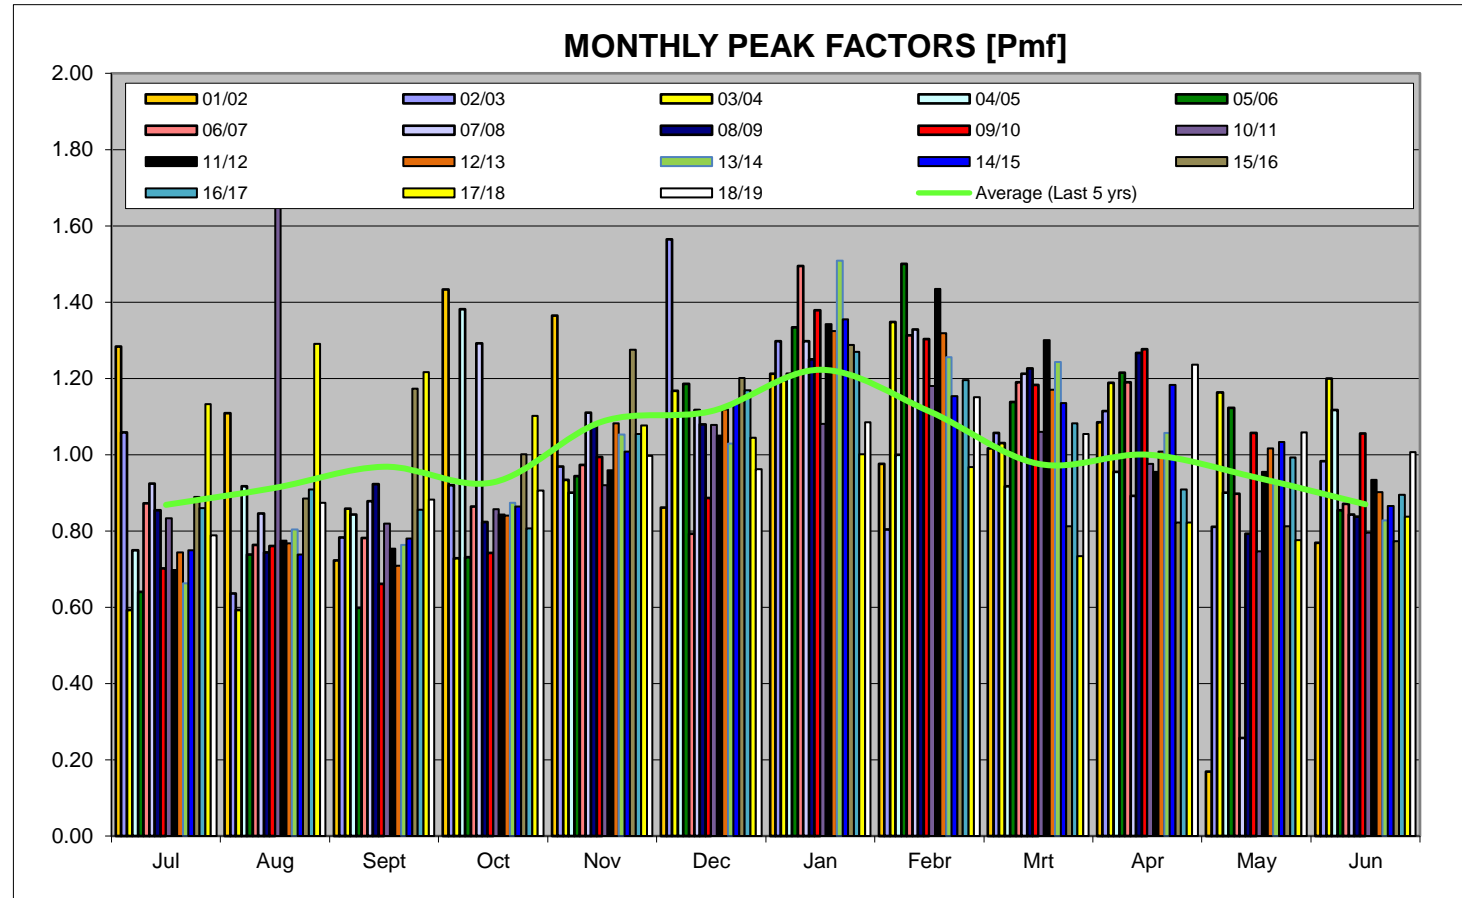

WATER BALANCE AND USAGE FOR RIEBEEK WES DISTRIBUTION SYSTEM

WATER BALANCE AND USAGE FOR RIEBEEK WES DISTRIBUTION SYSTEM

WATER BALANCE AND USAGE FOR RIEBEEK WES DISTRIBUTION SYSTEM