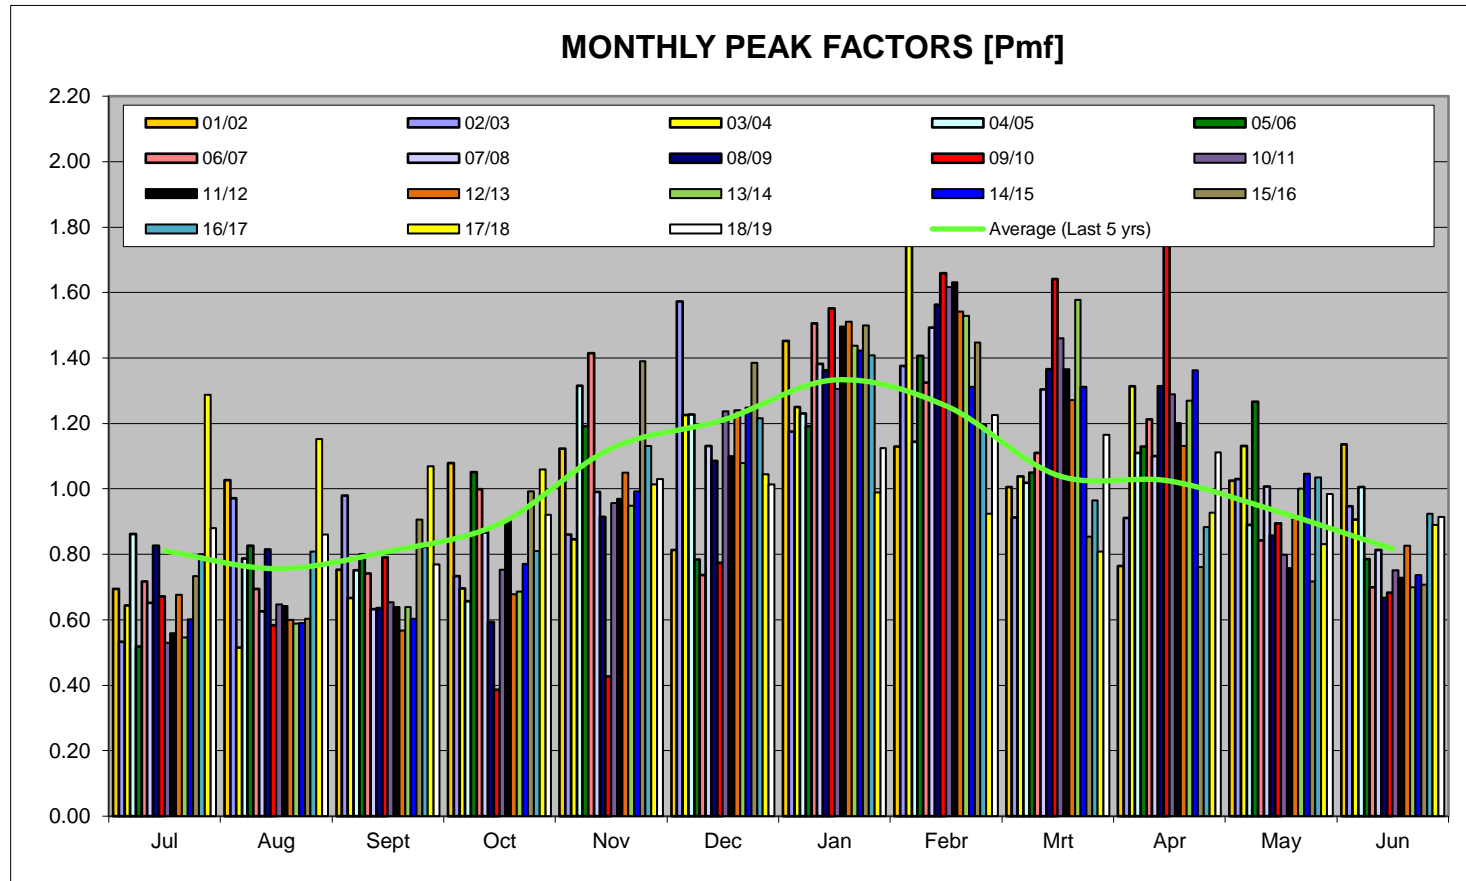

**WATER BALANCE AND USAGE FOR RIEBEEK KASTEEL DISTRIBUTION SYSTEM**

**WATER BALANCE AND USAGE FOR RIEBEEK KASTEEL DISTRIBUTION SYSTEM**

**WATER BALANCE AND USAGE FOR RIEBEEK KASTEEL DISTRIBUTION SYSTEM**