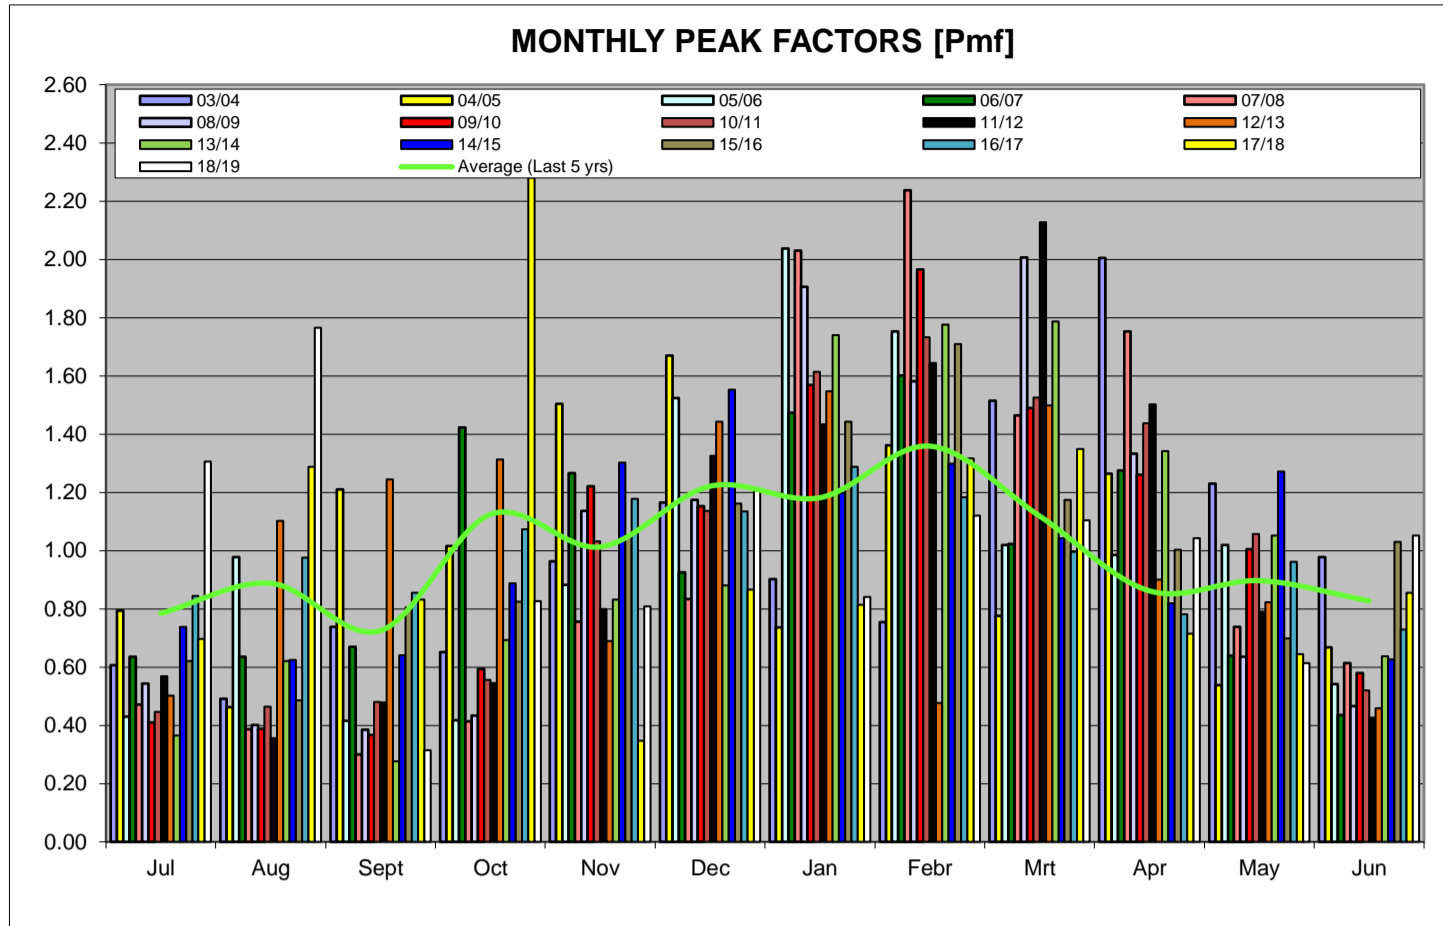

WATER BALANCE AND USAGE FOR THE PPC DISTRIBUTION SYSTEM

WATER BALANCE AND USAGE FOR THE PPC DISTRIBUTION SYSTEM

WATER BALANCE AND USAGE FOR THE PPC DISTRIBUTION SYSTEM