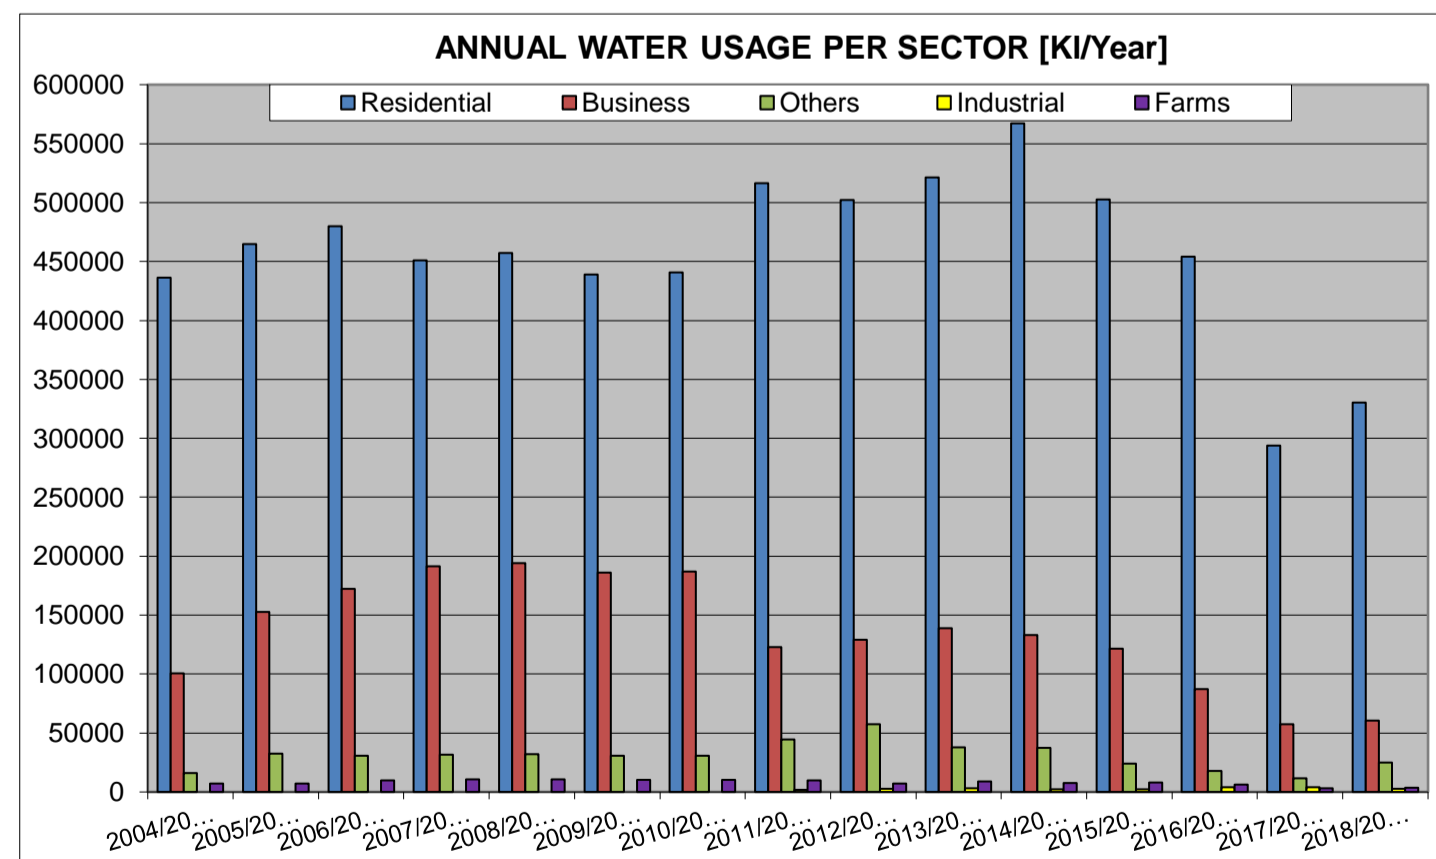

WATER BALANCE AND USAGE FOR MOORREESBURG DISTRIBUTION SYTEM

WATER BALANCE AND USAGE FOR MOORREESBURG DISTRIBUTION SYTEM

WATER BALANCE AND USAGE FOR MOORREESBURG DISTRIBUTION SYTEM