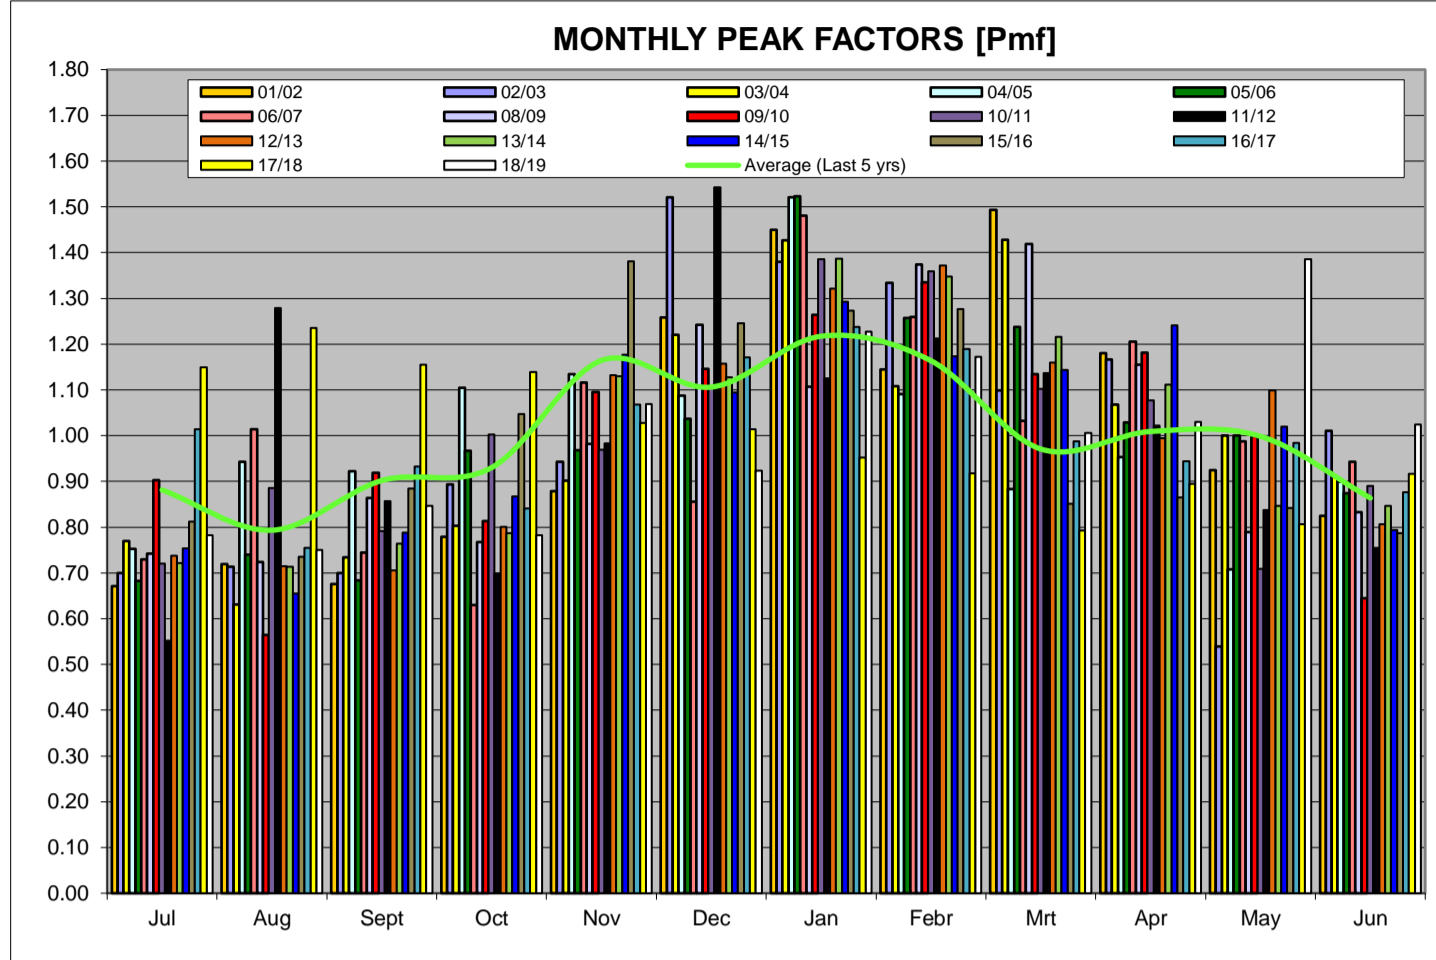

WATER BALANCE AND USAGE FOR MOORREESBURG DISTRIBUTION SYTEM

WATER BALANCE AND USAGE FOR MOORREESBURG DISTRIBUTION SYTEM

WATER BALANCE AND USAGE FOR MOORREESBURG DISTRIBUTION SYTEM