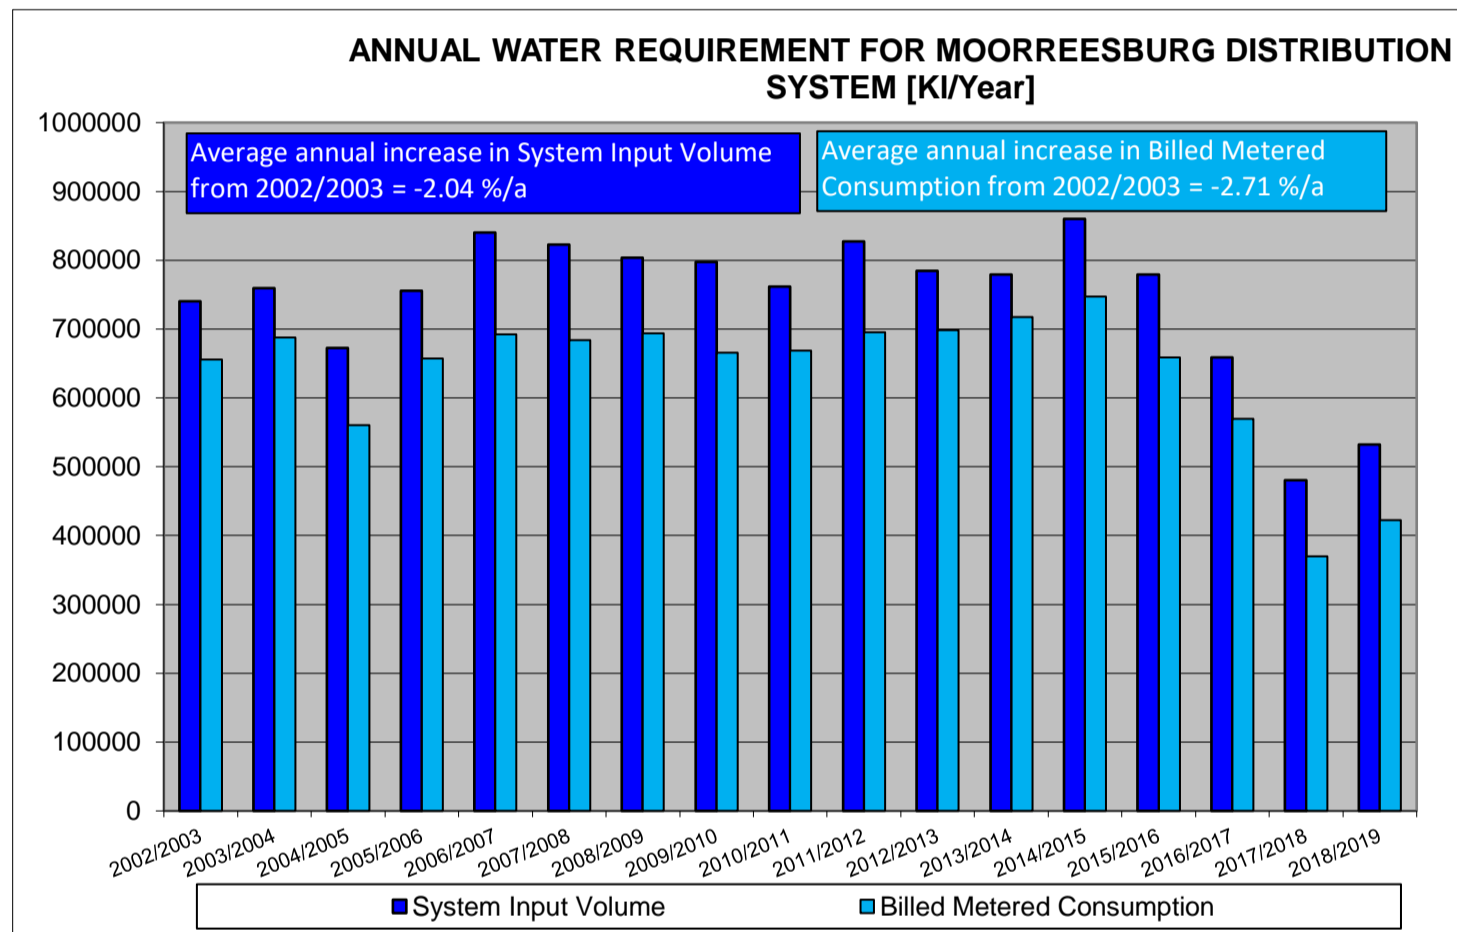

WATER BALANCE AND USAGE FOR MOORREESBURG DISTRIBUTION SYTEM

WATER BALANCE AND USAGE FOR MOORREESBURG DISTRIBUTION SYTEM

WATER BALANCE AND USAGE FOR MOORREESBURG DISTRIBUTION SYTEM