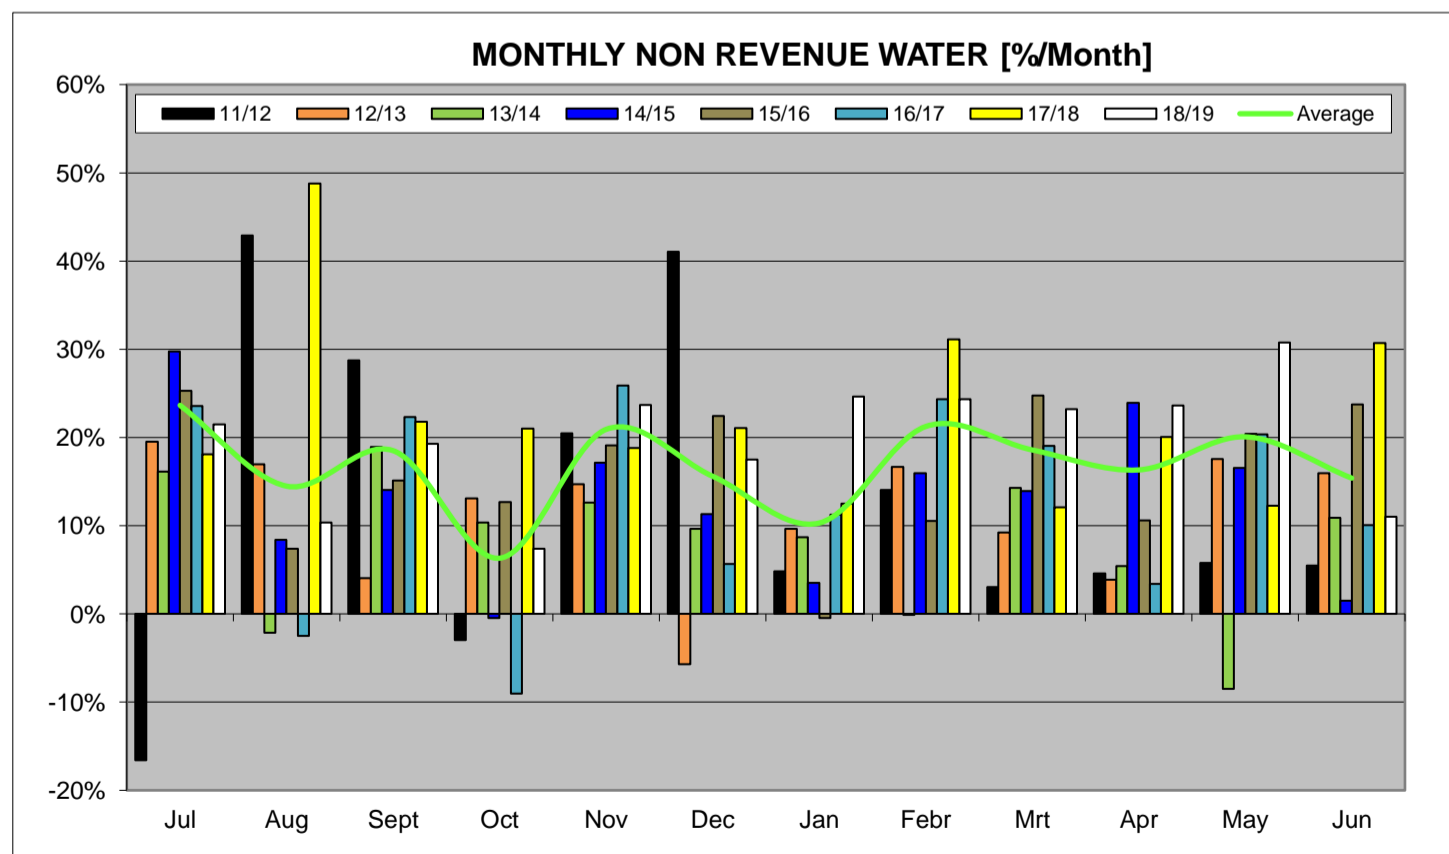

WATER BALANCE AND USAGE FOR MOORREESBURG DISTRIBUTION SYTEM

WATER BALANCE AND USAGE FOR MOORREESBURG DISTRIBUTION SYTEM

WATER BALANCE AND USAGE FOR MOORREESBURG DISTRIBUTION SYTEM