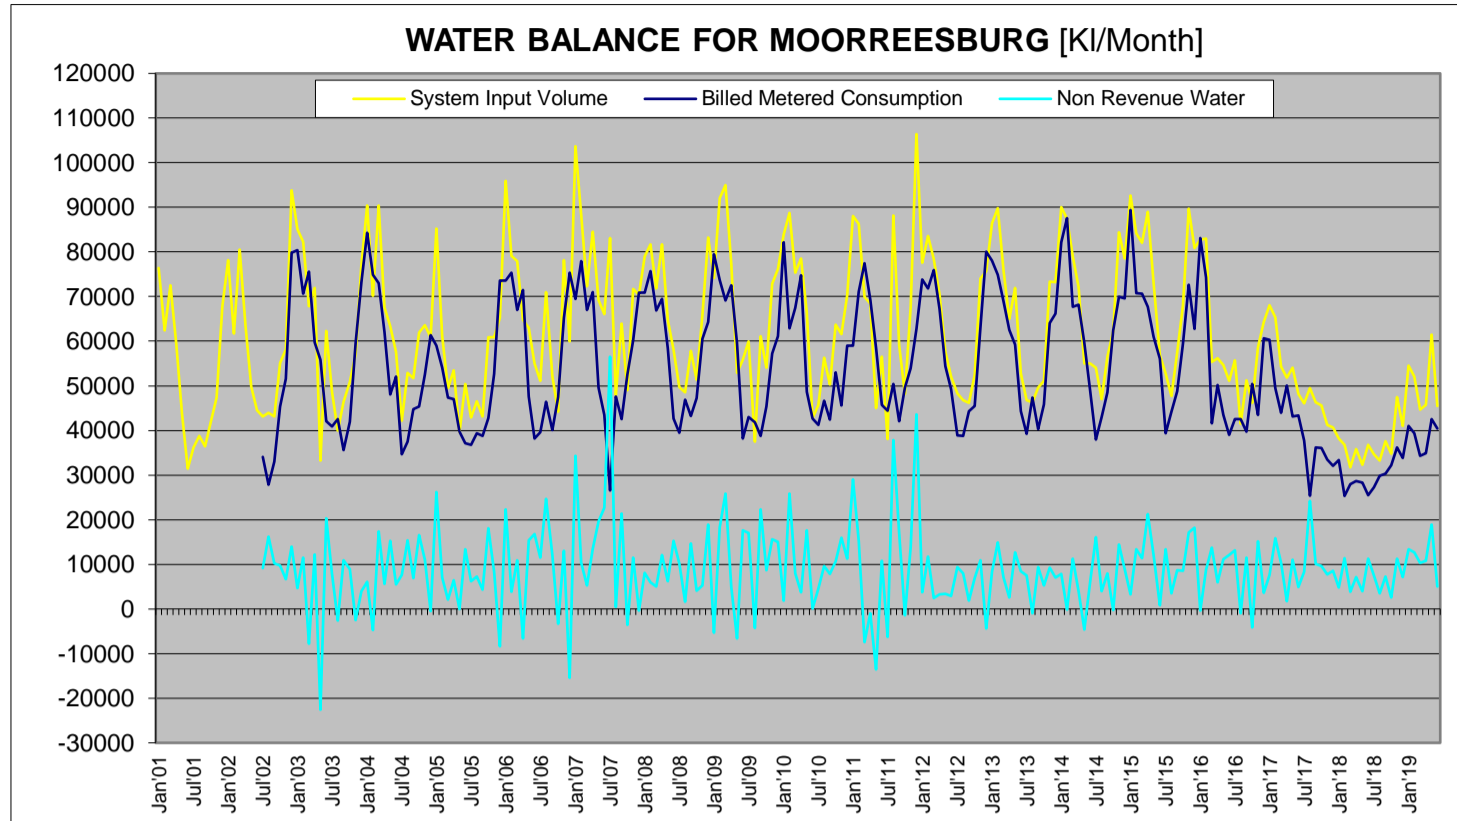

WATER BALANCE AND USAGE FOR MOORREESBURG DISTRIBUTION SYTEM

WATER BALANCE AND USAGE FOR MOORREESBURG DISTRIBUTION SYTEM

WATER BALANCE AND USAGE FOR MOORREESBURG DISTRIBUTION SYTEM