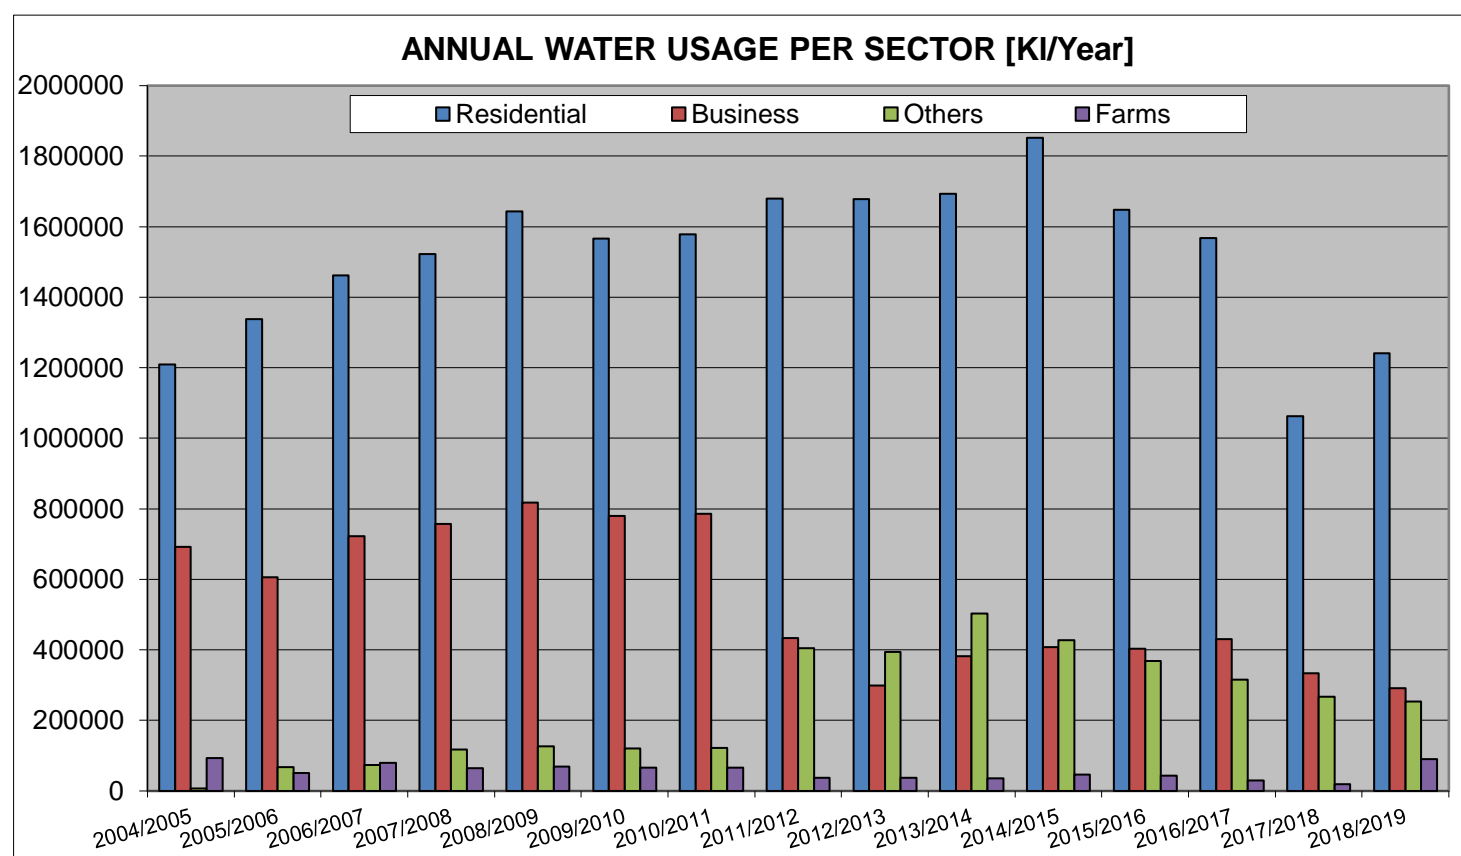

WATER BALANCE AND USAGE FOR MALMESBURY DISTRIBUTION SYSTEM

WATER BALANCE AND USAGE FOR MALMESBURY DISTRIBUTION SYSTEM

WATER BALANCE AND USAGE FOR MALMESBURY DISTRIBUTION SYSTEM