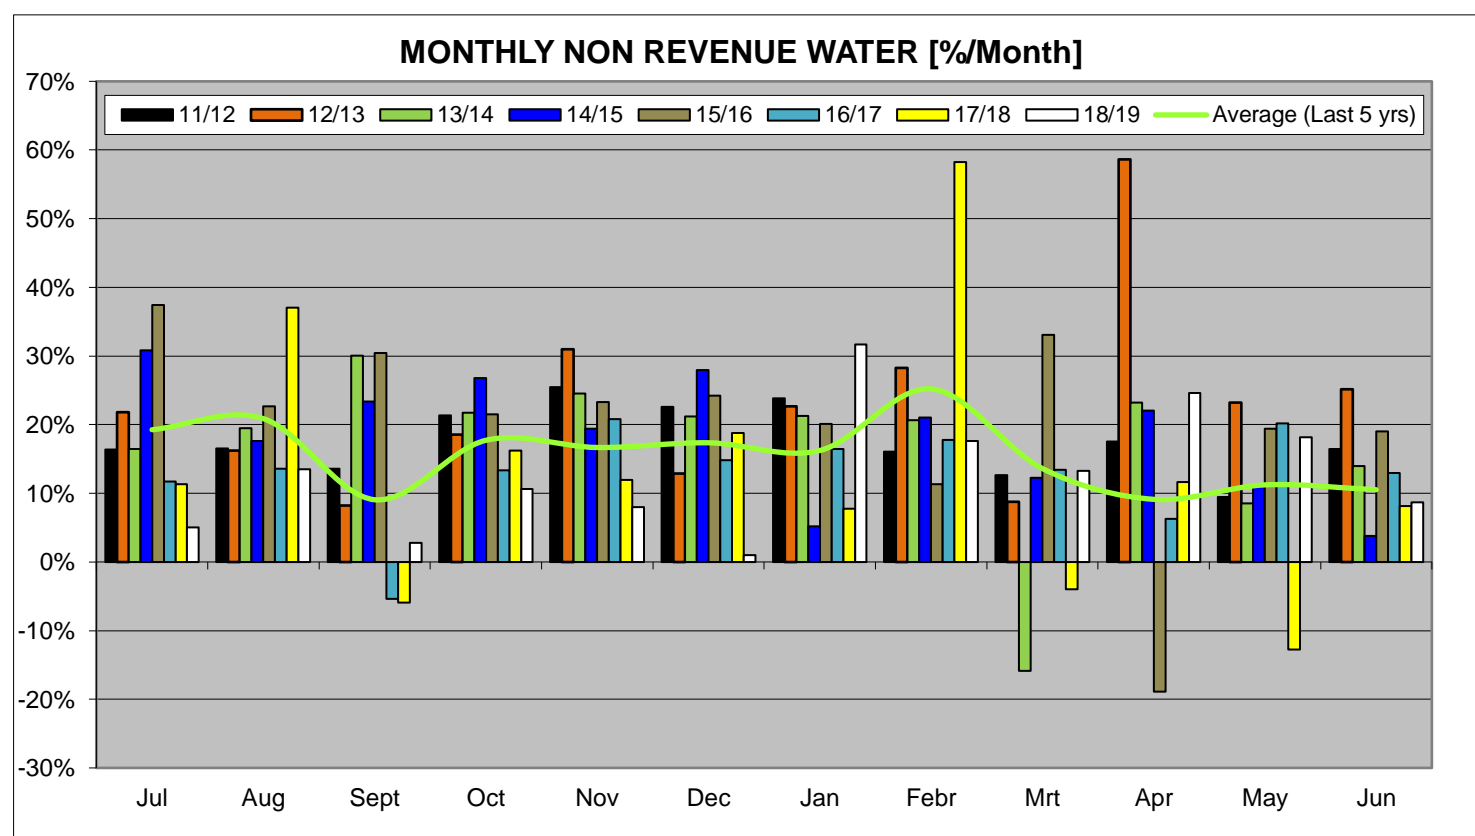

WATER BALANCE AND USAGE FOR MALMESBURY DISTRIBUTION SYSTEM

WATER BALANCE AND USAGE FOR MALMESBURY DISTRIBUTION SYSTEM

WATER BALANCE AND USAGE FOR MALMESBURY DISTRIBUTION SYSTEM