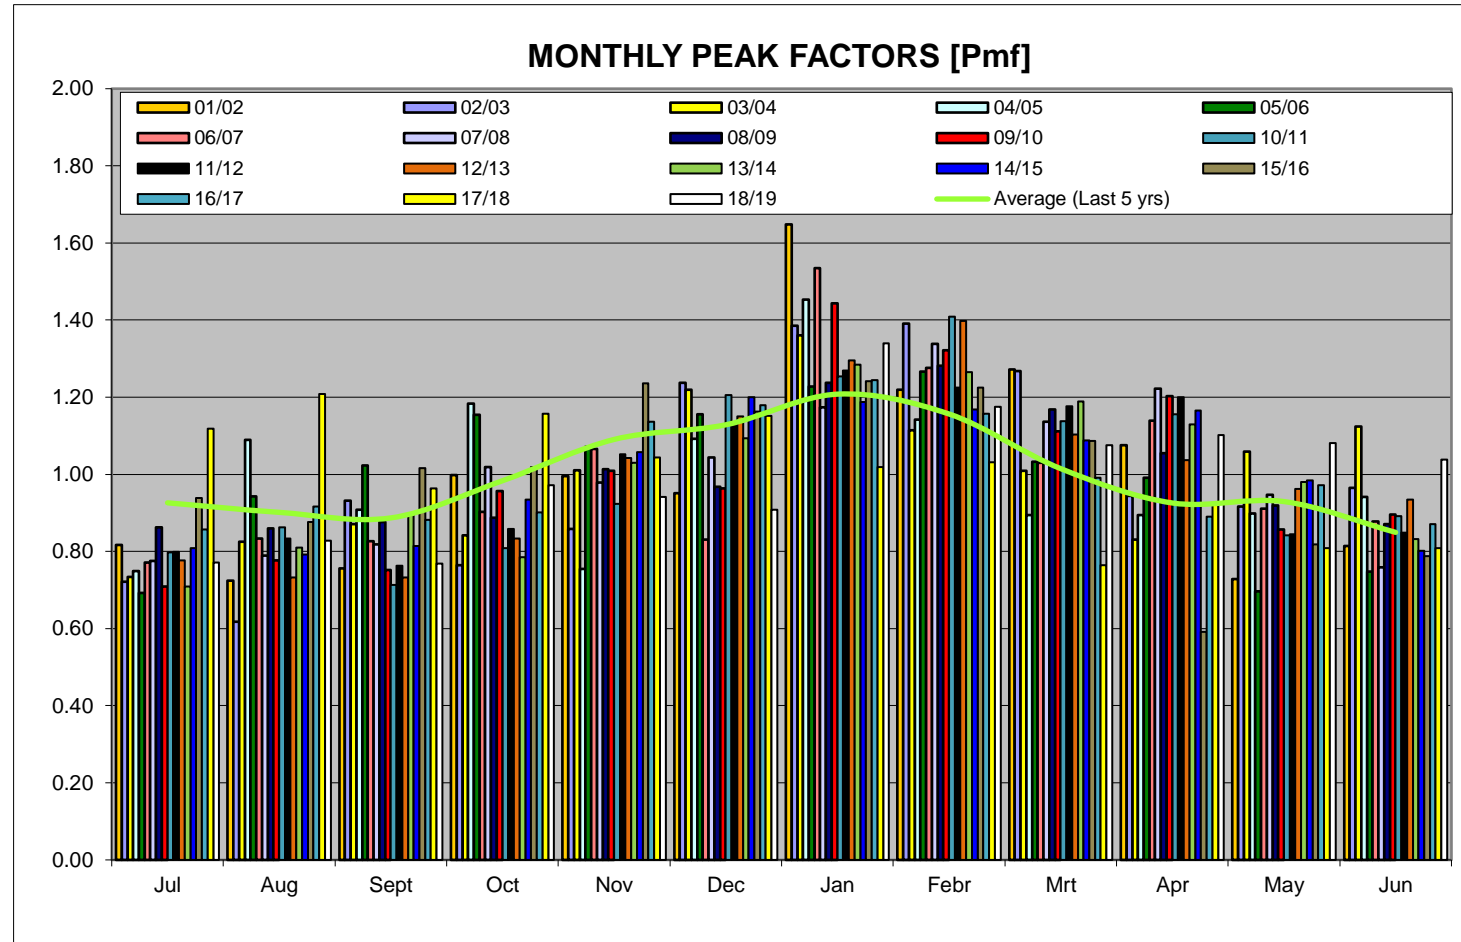

WATER BALANCE AND USAGE FOR MALMESBURY DISTRIBUTION SYSTEM

WATER BALANCE AND USAGE FOR MALMESBURY DISTRIBUTION SYSTEM

WATER BALANCE AND USAGE FOR MALMESBURY DISTRIBUTION SYSTEM