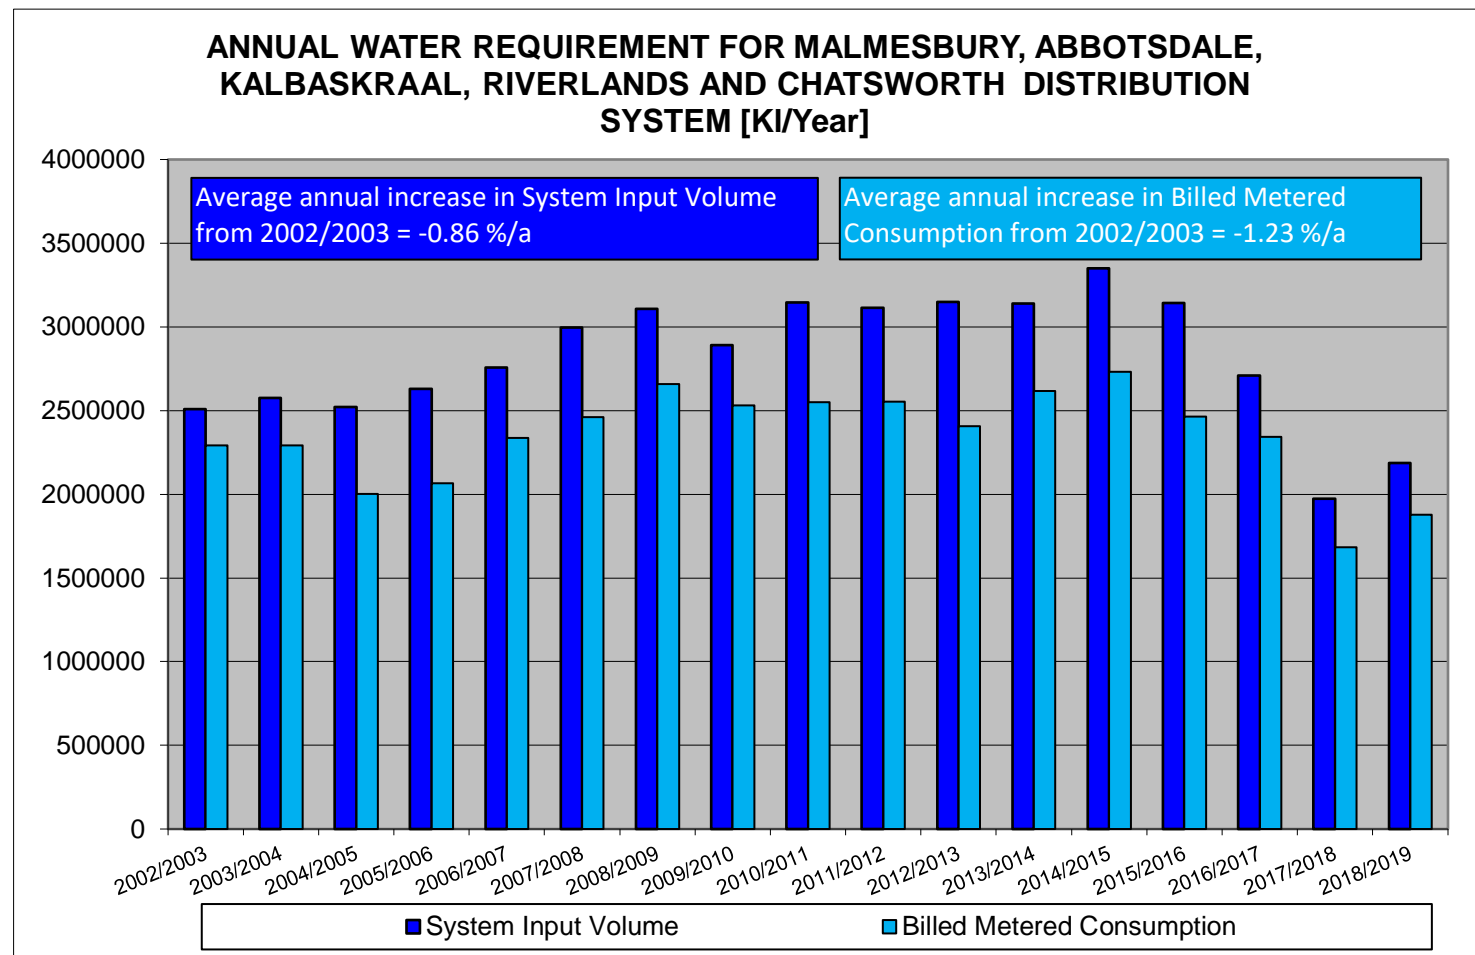

WATER BALANCE AND USAGE FOR MALMESBURY DISTRIBUTION SYSTEM

WATER BALANCE AND USAGE FOR MALMESBURY DISTRIBUTION SYSTEM

WATER BALANCE AND USAGE FOR MALMESBURY DISTRIBUTION SYSTEM