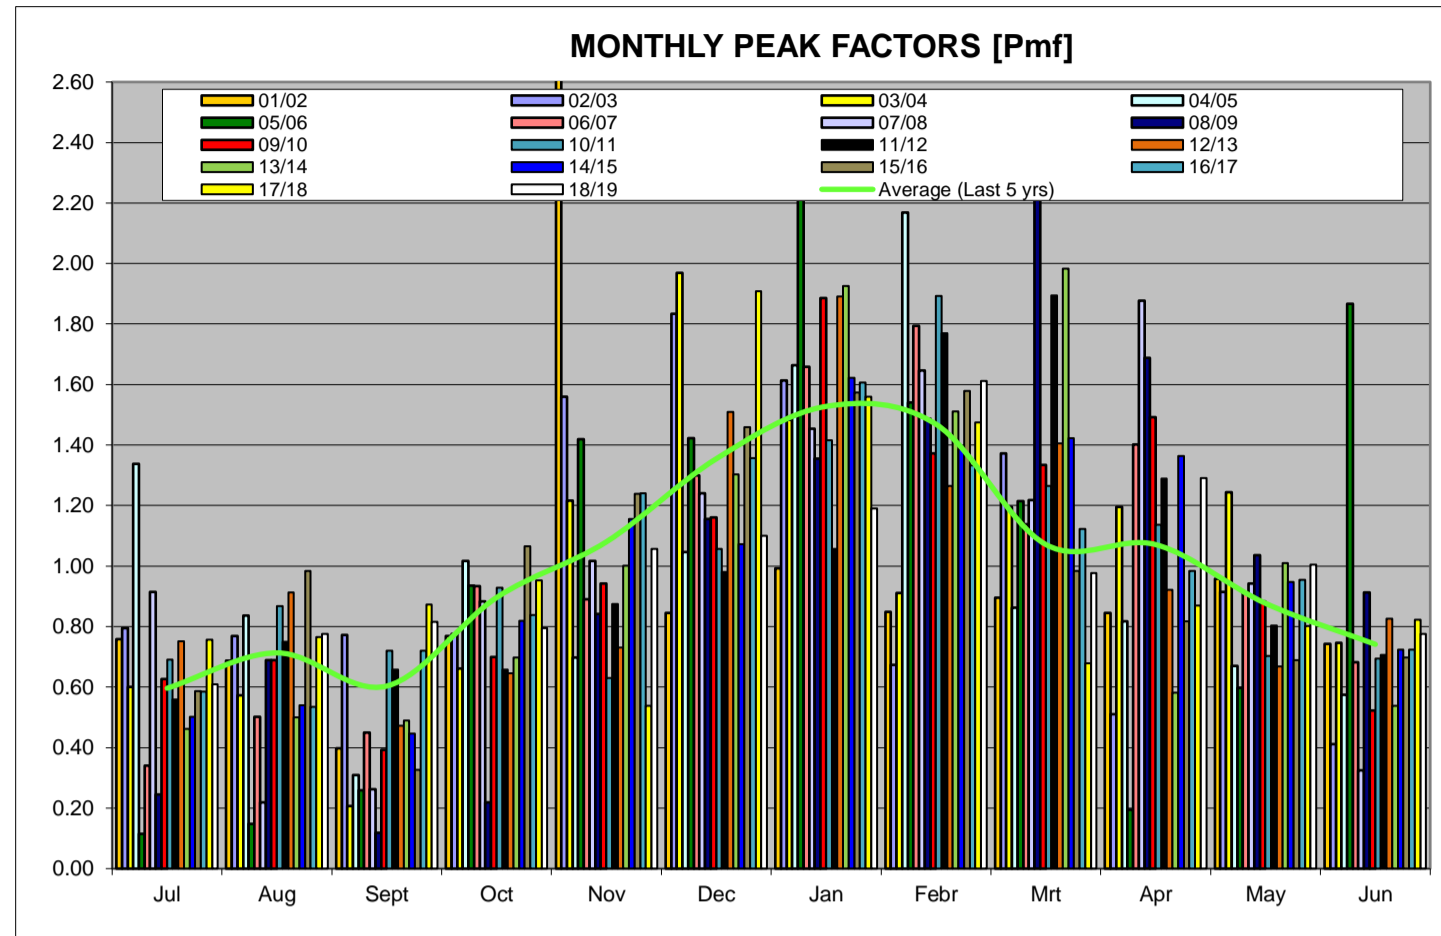

WATER BALANCE AND USAGE FOR KORINGBERG DISTRIBUTION SYSTEM

WATER BALANCE AND USAGE FOR KORINGBERG DISTRIBUTION SYSTEM

WATER BALANCE AND USAGE FOR KORINGBERG DISTRIBUTION SYSTEM