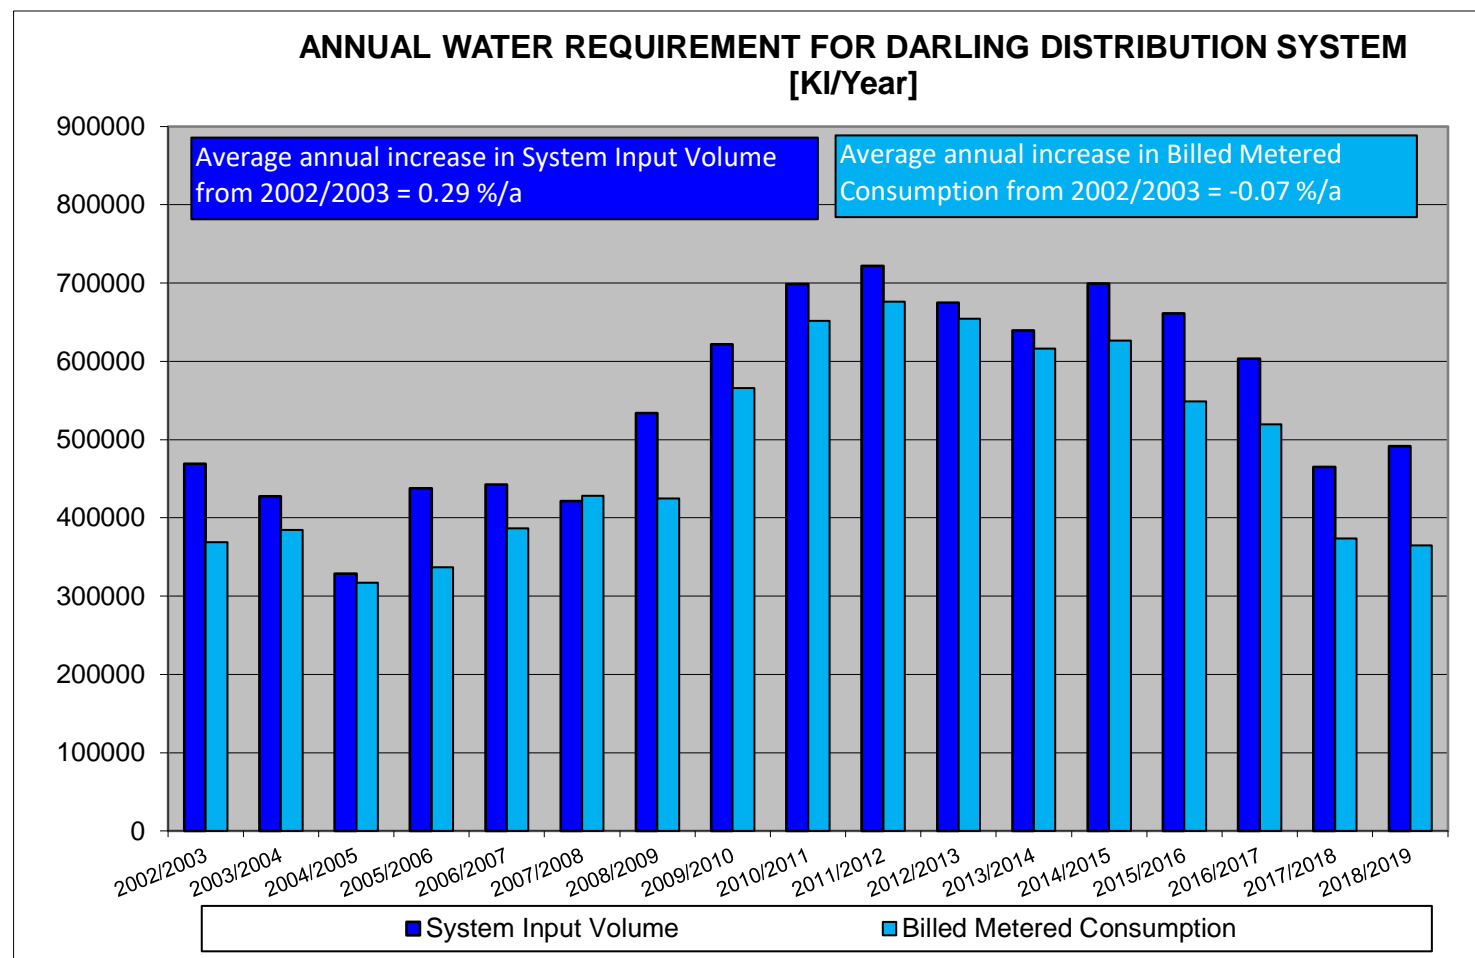

WATER BALANCE AND USAGE FOR DARLING DISTRIBUTION SYSTEM

WATER BALANCE AND USAGE FOR DARLING DISTRIBUTION SYSTEM

WATER BALANCE AND USAGE FOR DARLING DISTRIBUTION SYSTEM