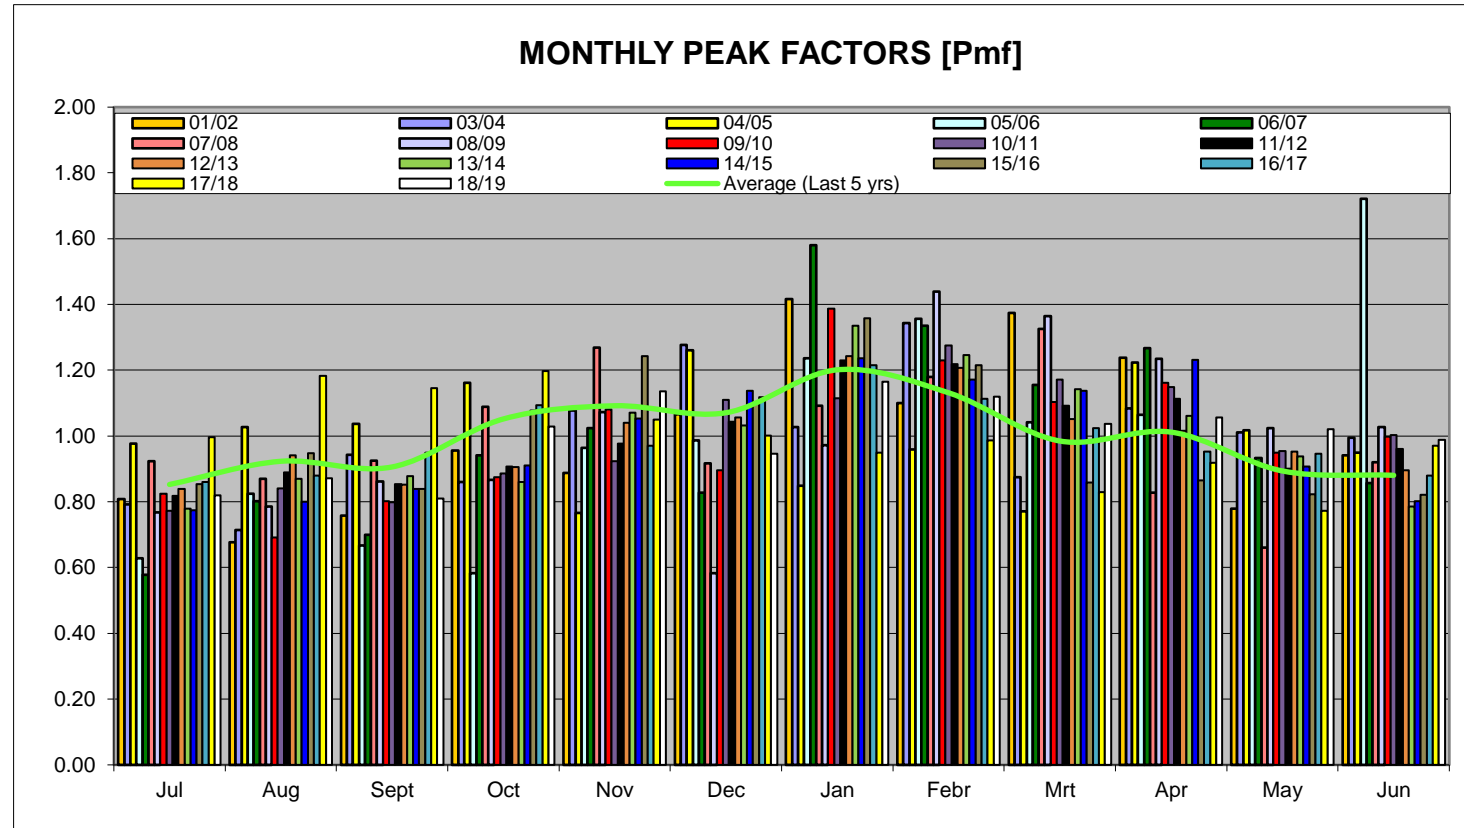

WATER BALANCE AND USAGE FOR DARLING DISTRIBUTION SYSTEM

WATER BALANCE AND USAGE FOR DARLING DISTRIBUTION SYSTEM

WATER BALANCE AND USAGE FOR DARLING DISTRIBUTION SYSTEM