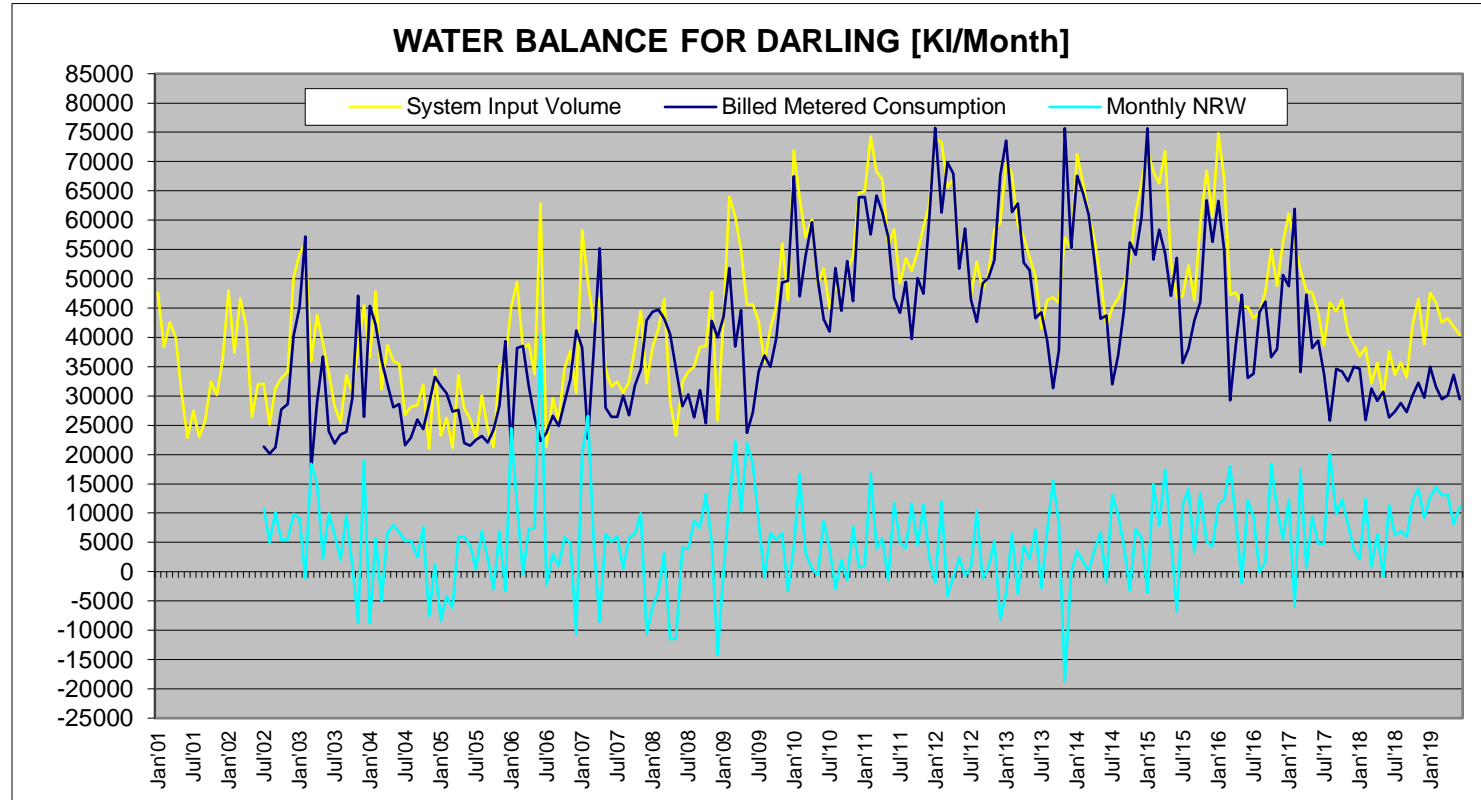

WATER BALANCE AND USAGE FOR DARLING DISTRIBUTION SYSTEM

WATER BALANCE AND USAGE FOR DARLING DISTRIBUTION SYSTEM

WATER BALANCE AND USAGE FOR DARLING DISTRIBUTION SYSTEM