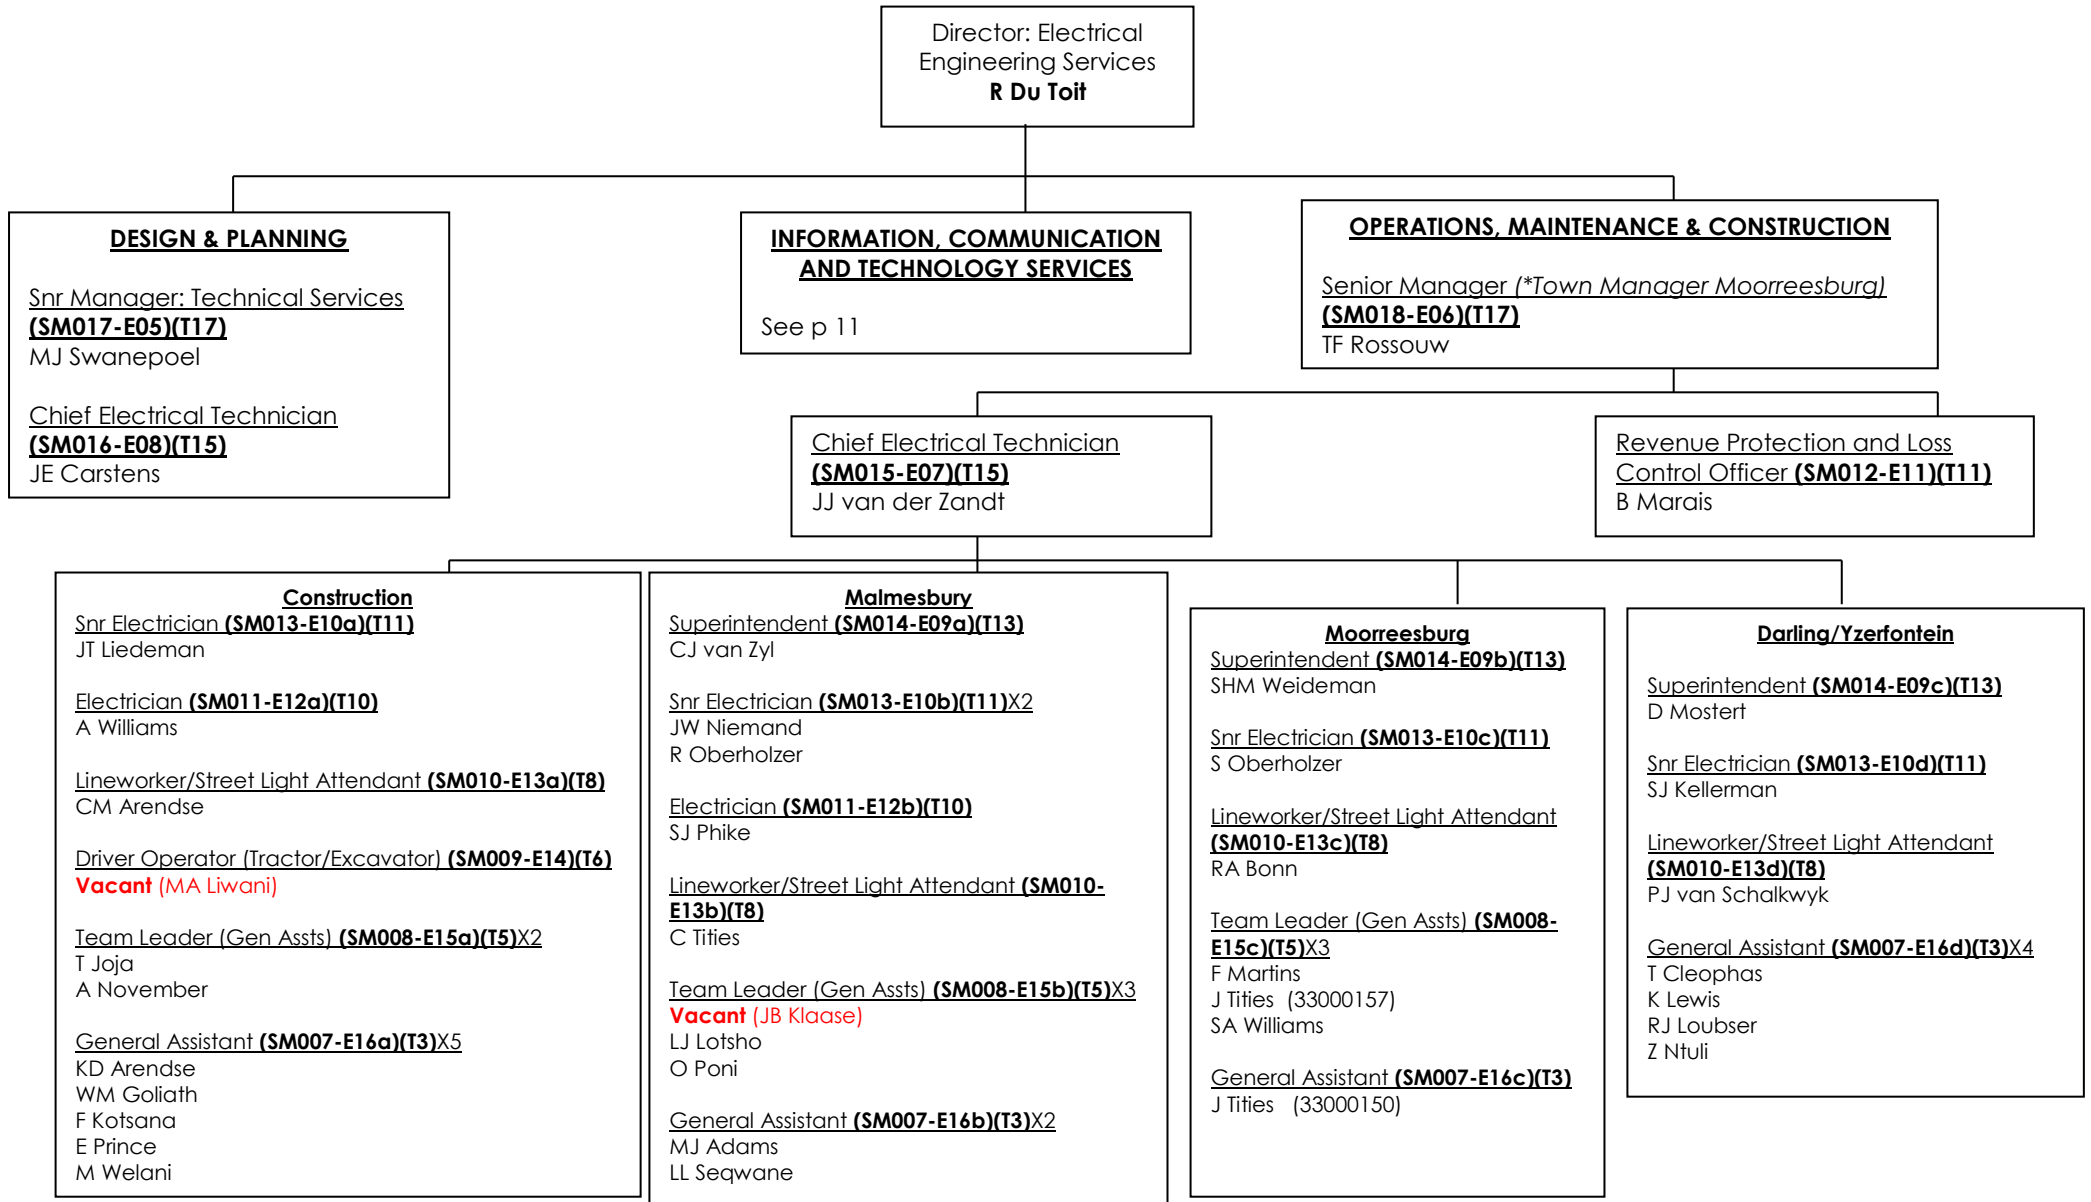

Inspector **(SM103-B13)(T10)**
H Plenaar

Law Enforcement/Traffic Officer **(SM101-B14)(T10)X2**
AWJ Adonis
AF Larey

Darling

Regional Inspector **(SM104-B12)(T12)**
MPJ Humphreys

Law Enforcement/Traffic Officer **(SM101-B14)(T10)X2**
DC Baron
Vacant (MF Galant)

Yzerfontein

Law Enforcement/Traffic Officer (*Town Manager Yzerfontein) **(SM102-B15)(T11)**
AJN Carstens

PROTECTION SERVICES

ELECTRICAL ENGINEERING SERVICES

ELECTRICAL ENGINEERING SERVICES

DEVELOPMENT SERVICES