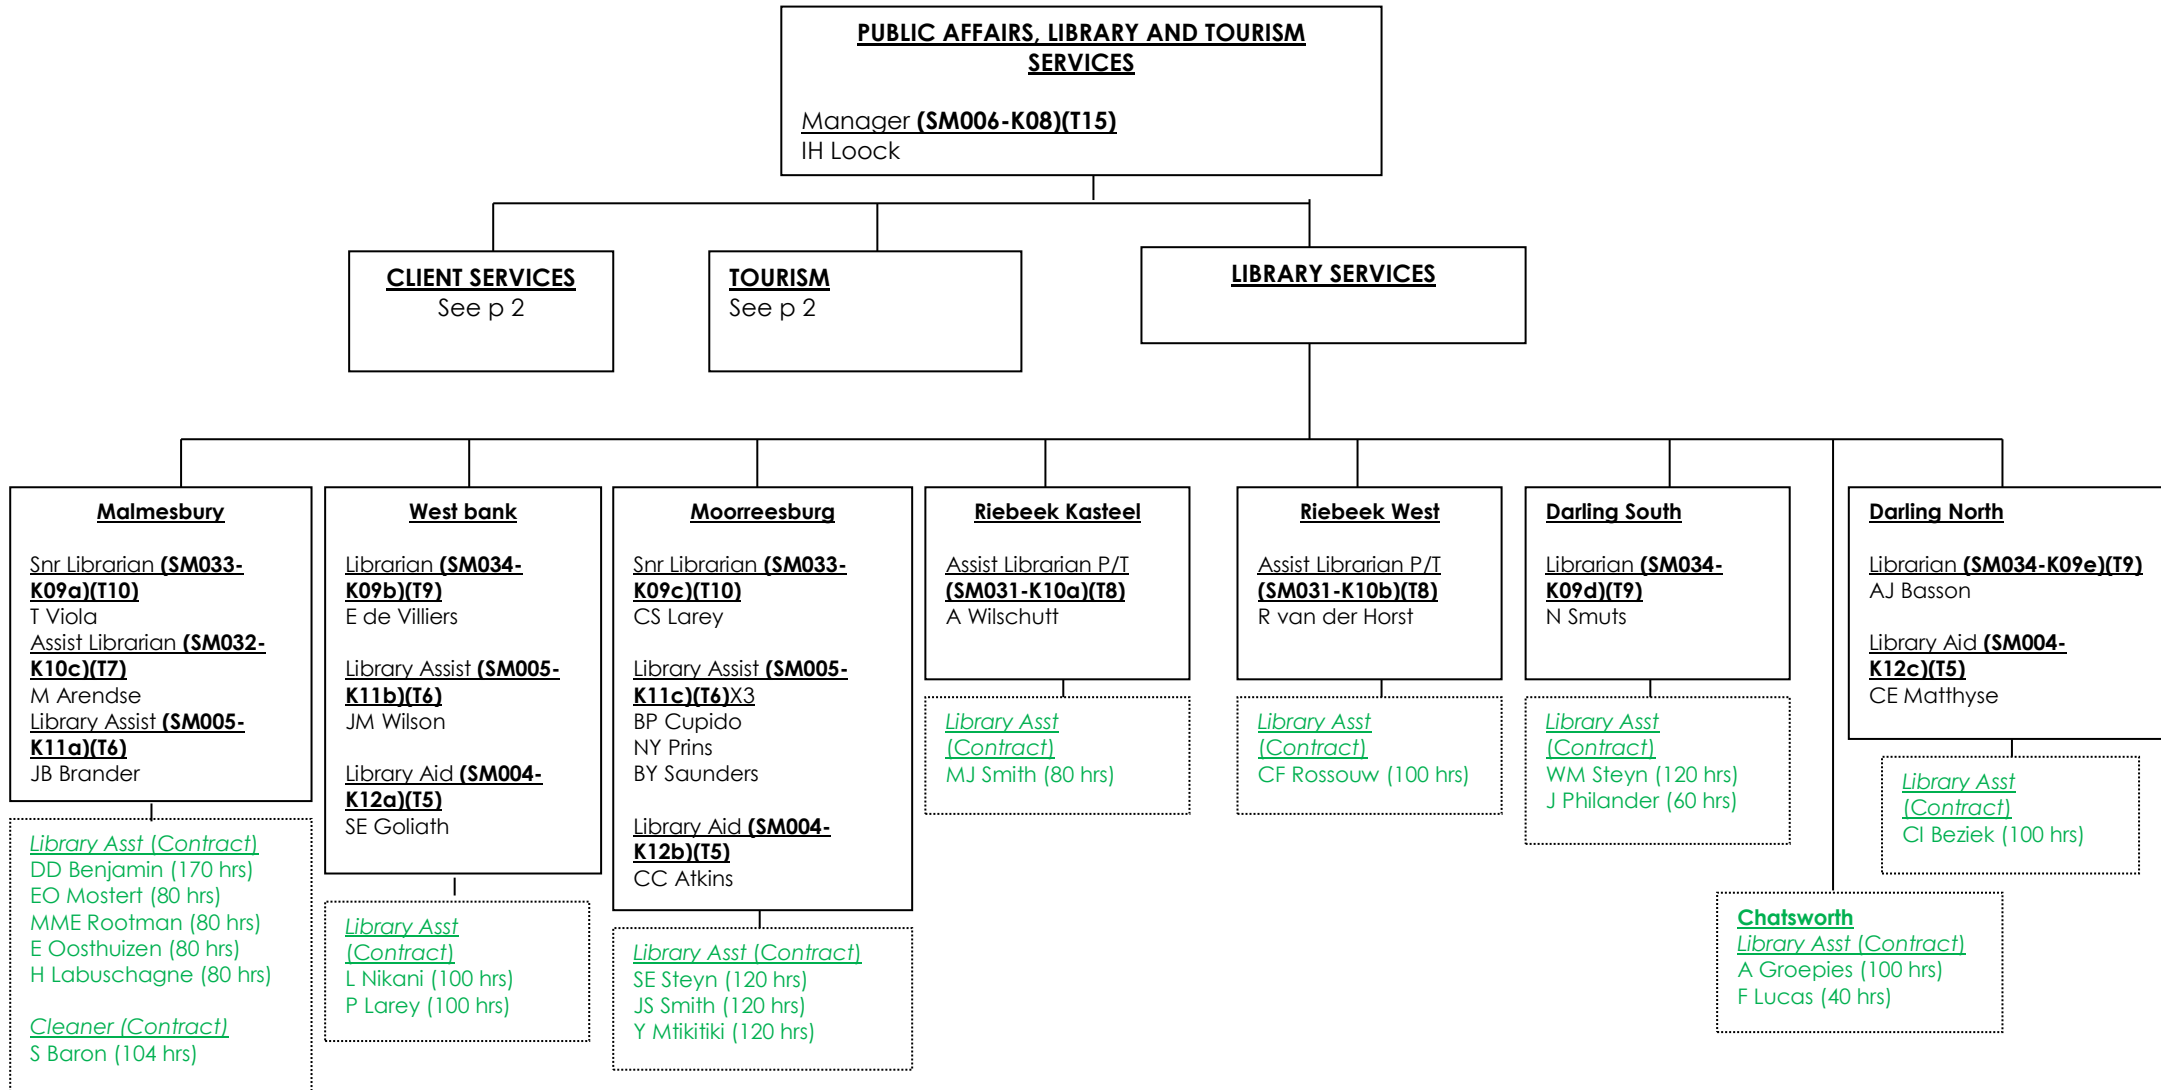

Darling & Yzerfontein

Office and Halls Assistant **(SM140-K18)(T4)**
A Theron

West bank

Caretaker **(SM143-K21)(T7)**
EA Lategan

*Youth Worker Exchange
Program Germany
(Contract)
J Smit*

*Youth Worker Int Liaison
Office (Contract)
G Onverwacht*

TOURISM

Tourism Officer (Darling)
(SM145-K25)(T11)
D le Roux

LIBRARY SERVICES
See p 3

CLIENT SERVICES

**DARLING SUPPORT
SERVICES**

Principal Clerk **(SM146-K24a)(T7)**
AM Braaff

**MOORREESBURG
SUPPORT SERVICES**

Principal Clerk **(SM146-K24b)(T7)**
A Cordon

SWITCH BOARD

Switch Board Operator
(SM147-K23)(T5)X2
N Kasu
Vacant (WR Larey)

CORPORATE SERVICES

FINANCIAL SERVICES

FINANCIAL SERVICES

FINANCIAL SERVICES

PROTECTION SERVICES