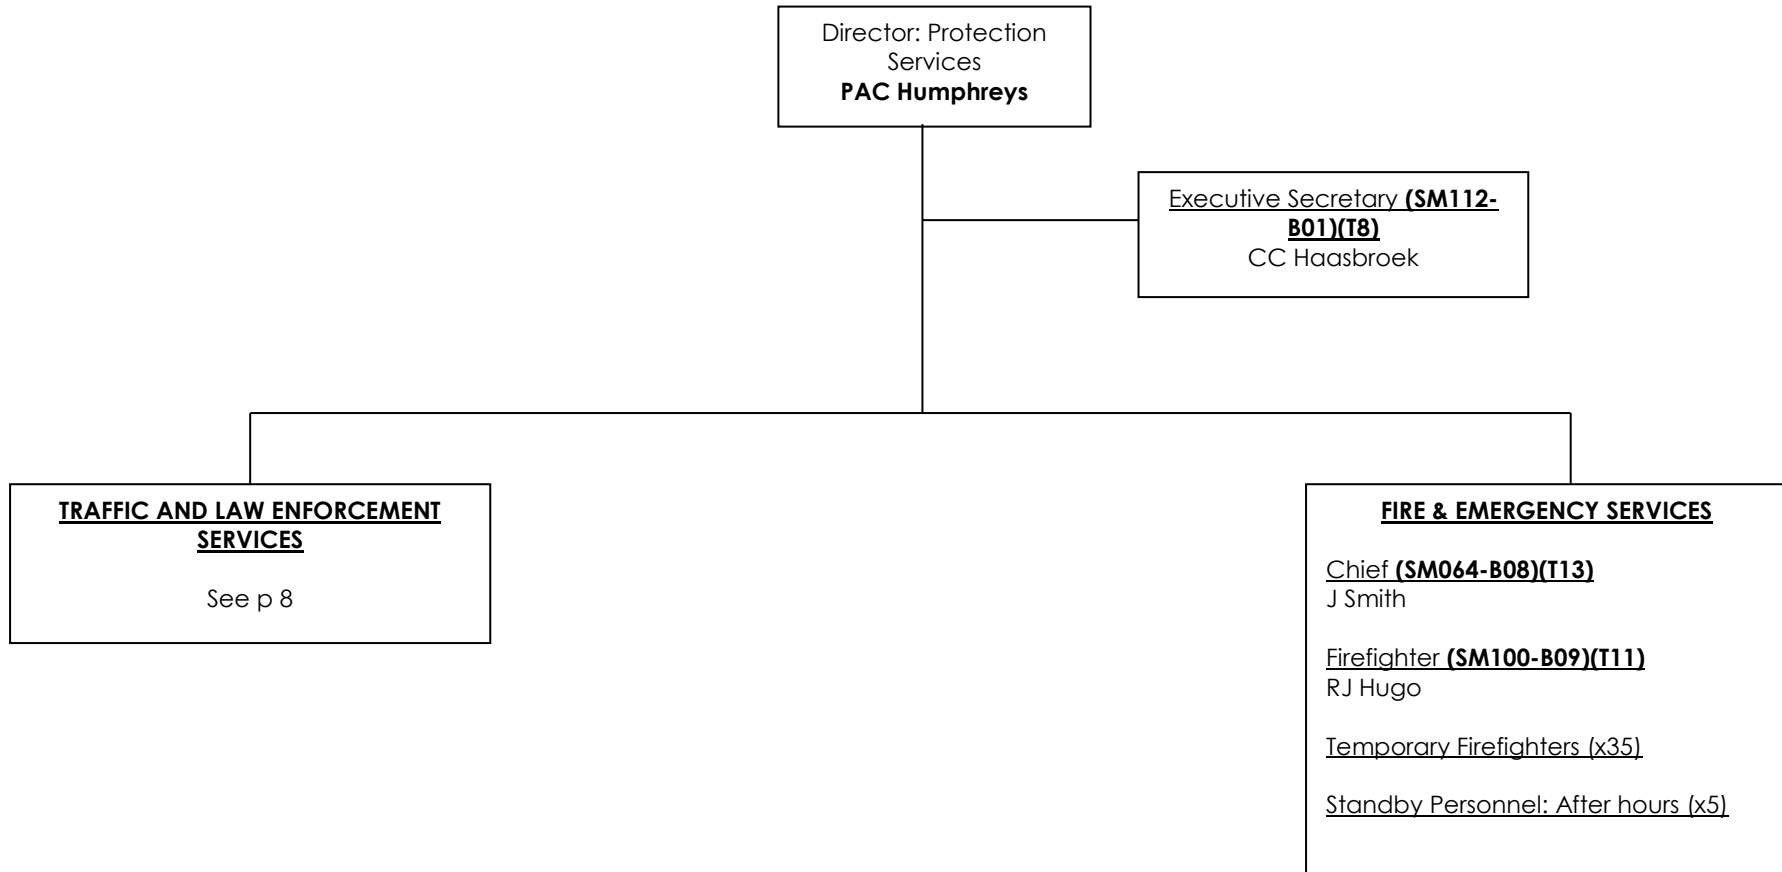

Principal Clerk **(SM146-K24b)(T7)**
A Cordon

SWITCH BOARD

Switch Board Operator
(SM147-K23)(T5)X2
N Kasu
Vacant (WR Larey)

CORPORATE SERVICES

FINANCIAL SERVICES

FINANCIAL SERVICES

FINANCIAL SERVICES

PROTECTION SERVICES