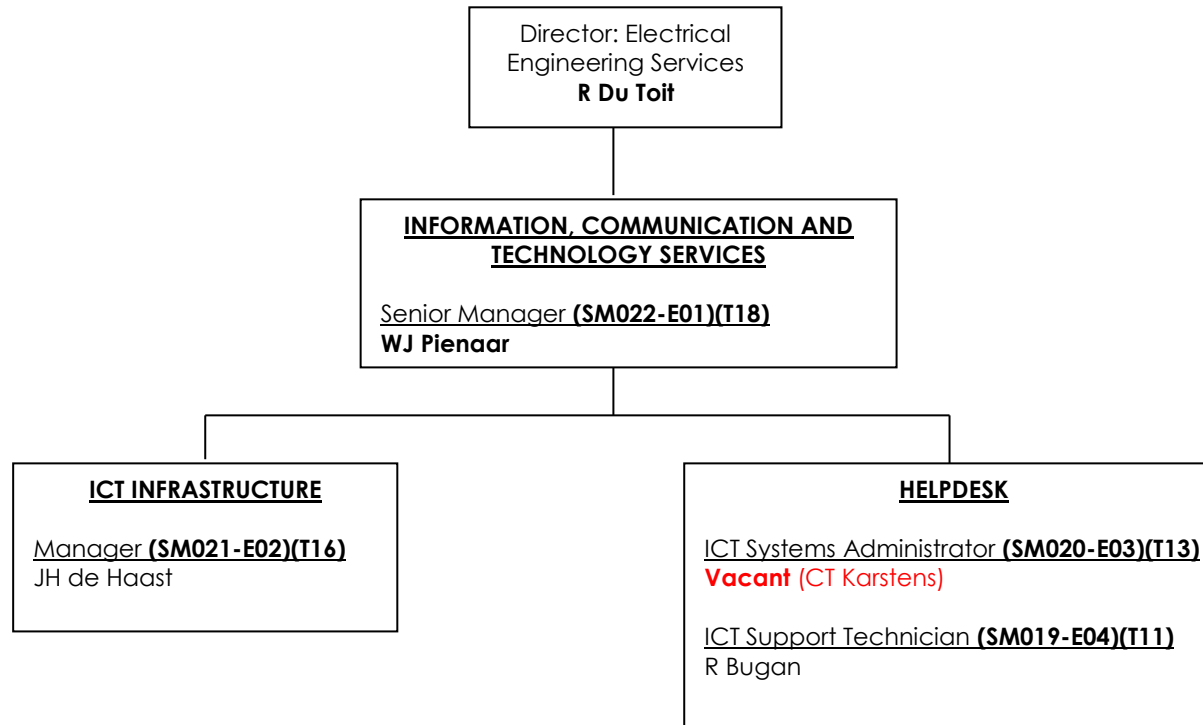

Yzerfontein

Law Enforcement/Traffic Officer (*Town Manager Yzerfontein) **(SM102-B15)(T11)**
AJN Carstens

PROTECTION SERVICES

ELECTRICAL ENGINEERING SERVICES

ELECTRICAL ENGINEERING SERVICES

DEVELOPMENT SERVICES