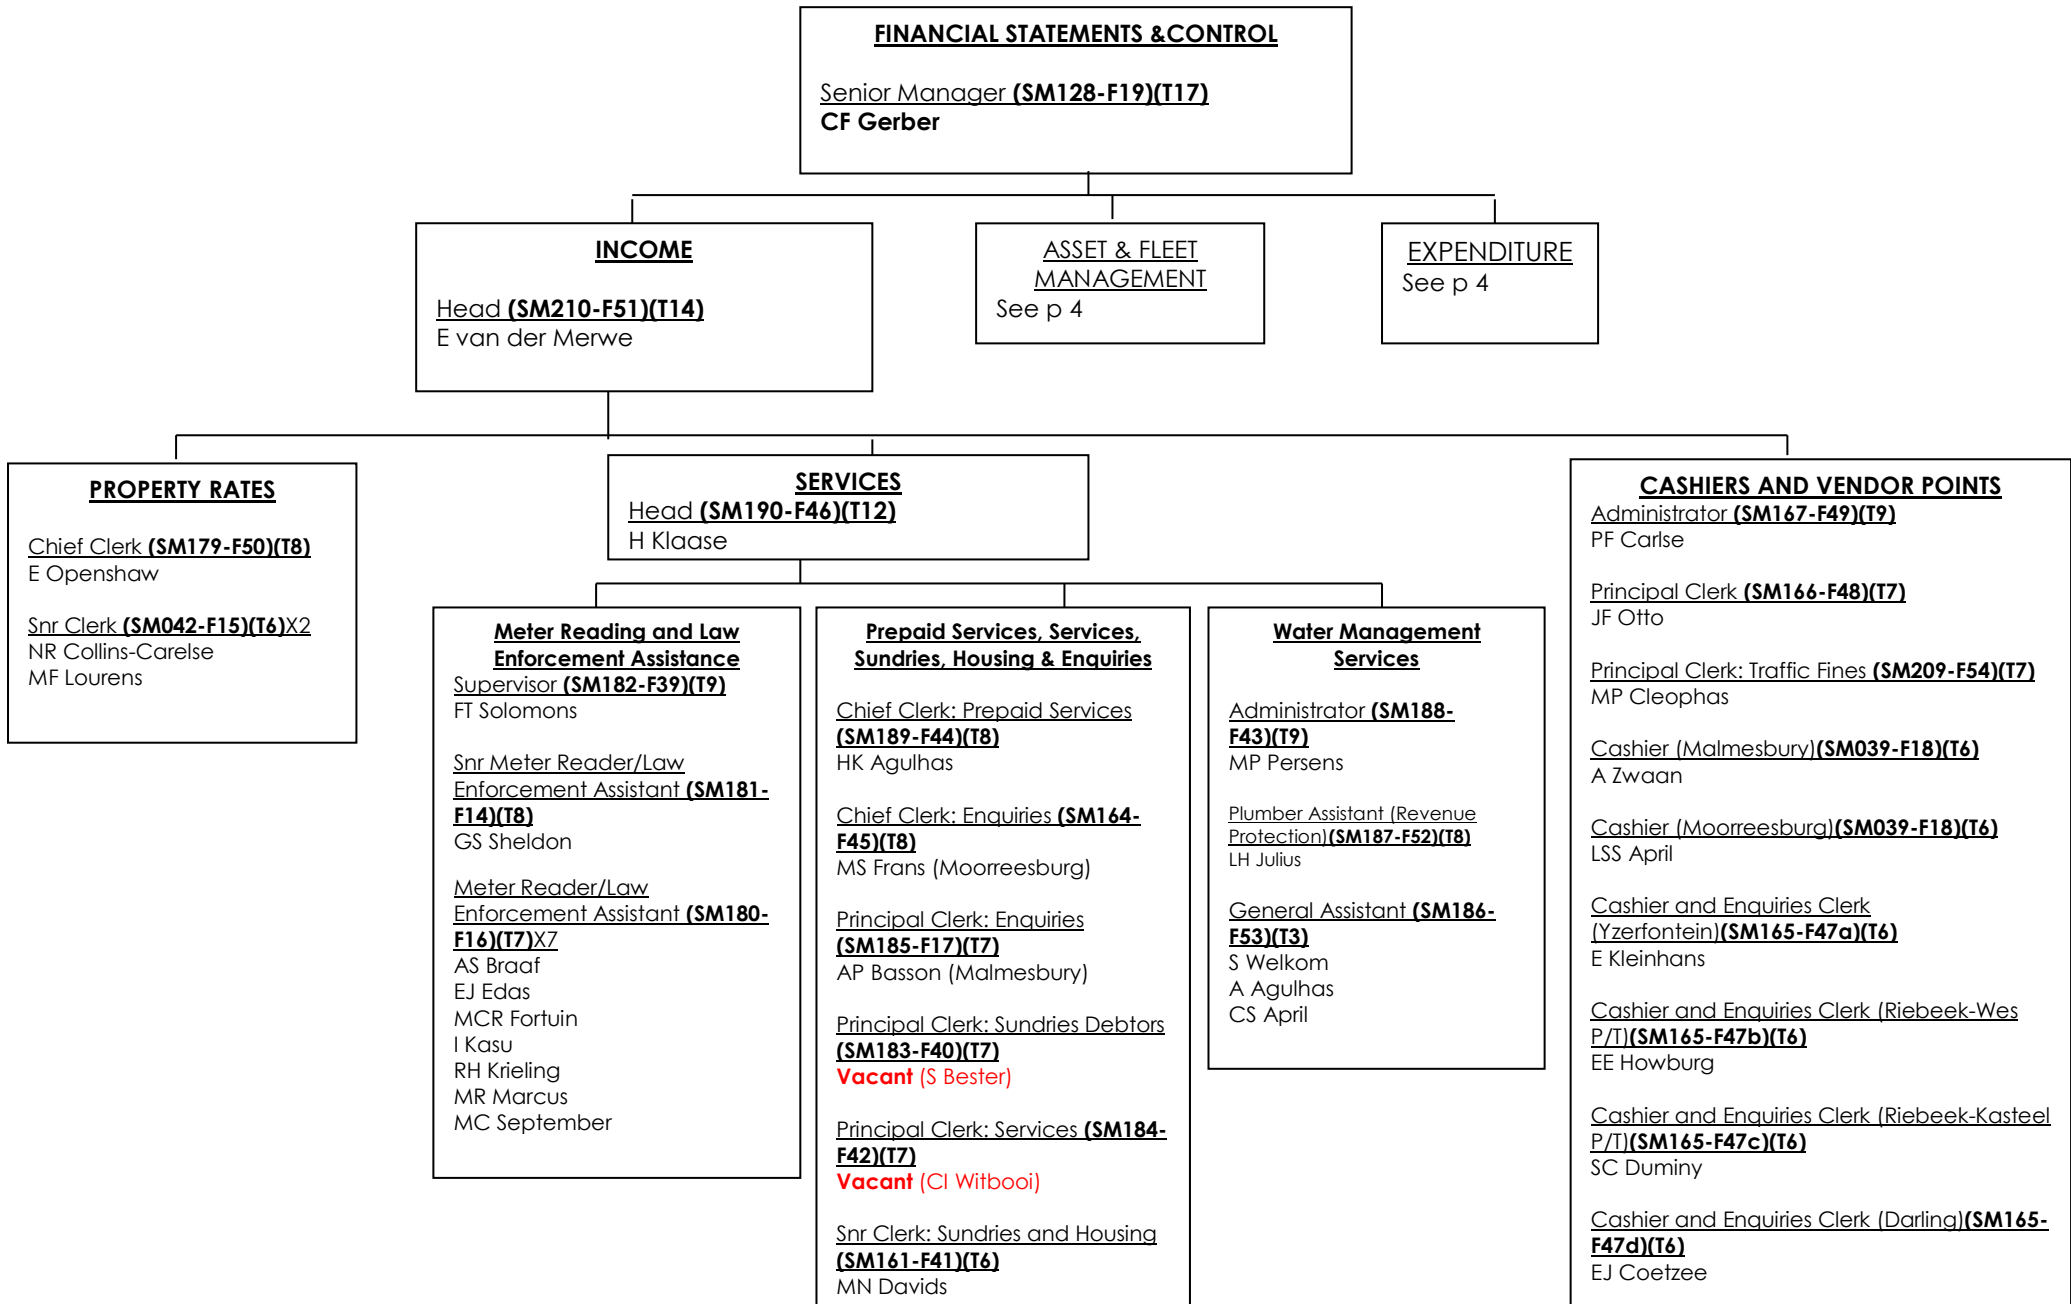

Principal Clerk **(SM146-K24b)(T7)**
A Cordon

SWITCH BOARD

Switch Board Operator
(SM147-K23)(T5)X2
N Kasu
Vacant (WR Larey)

CORPORATE SERVICES

FINANCIAL SERVICES

FINANCIAL SERVICES

FINANCIAL SERVICES

PROTECTION SERVICES