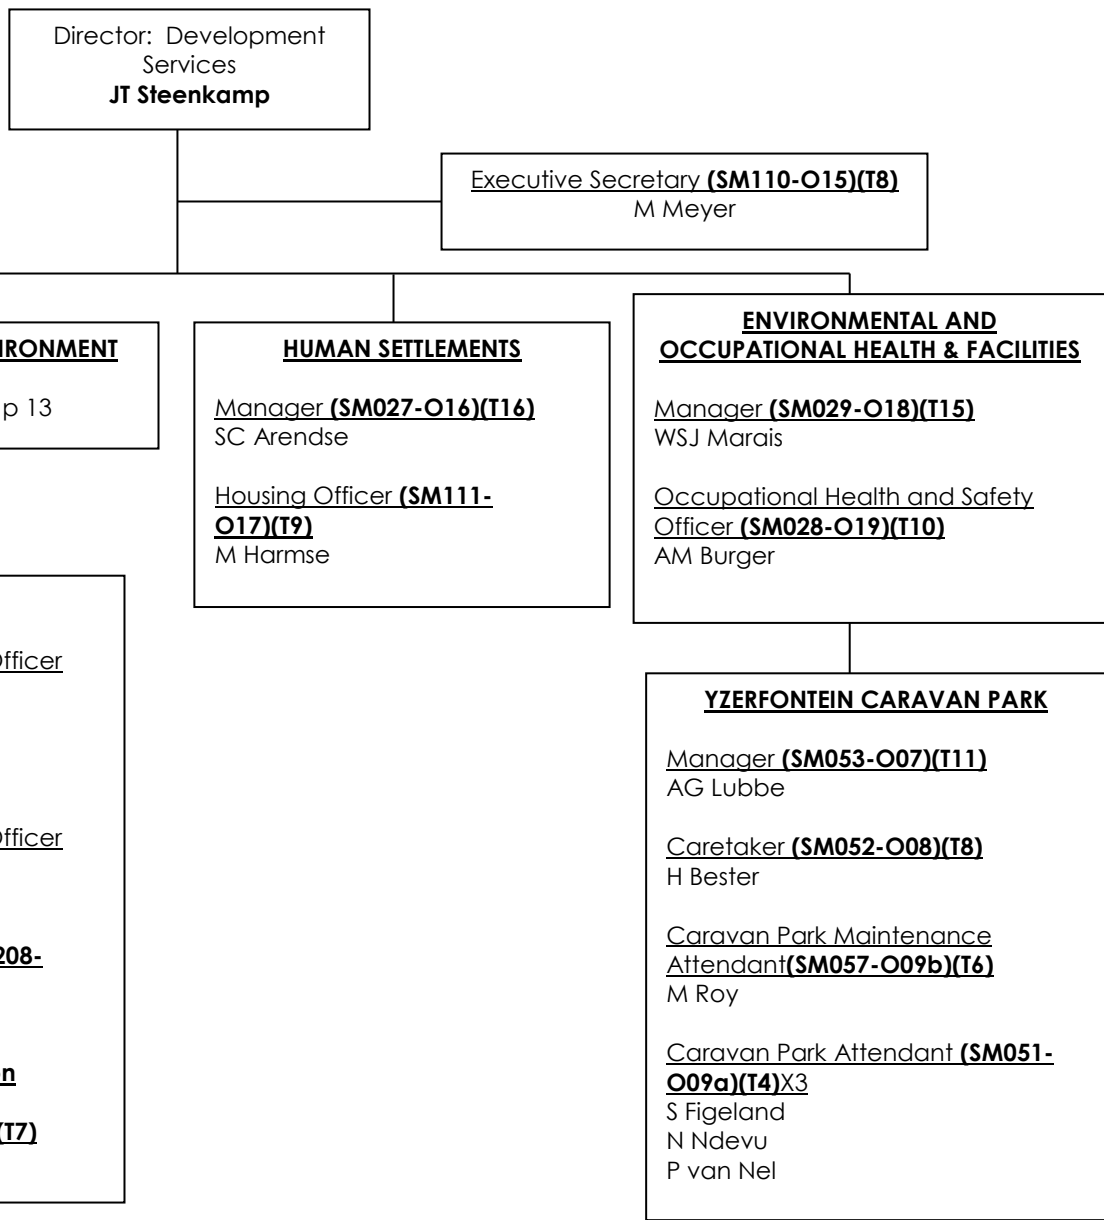

Yzerfontein

Law Enforcement/Traffic Officer (*Town Manager Yzerfontein) **(SM102-B15)(T11)**
AJN Carstens

PROTECTION SERVICES

ELECTRICAL ENGINEERING SERVICES

ELECTRICAL ENGINEERING SERVICES

DEVELOPMENT SERVICES