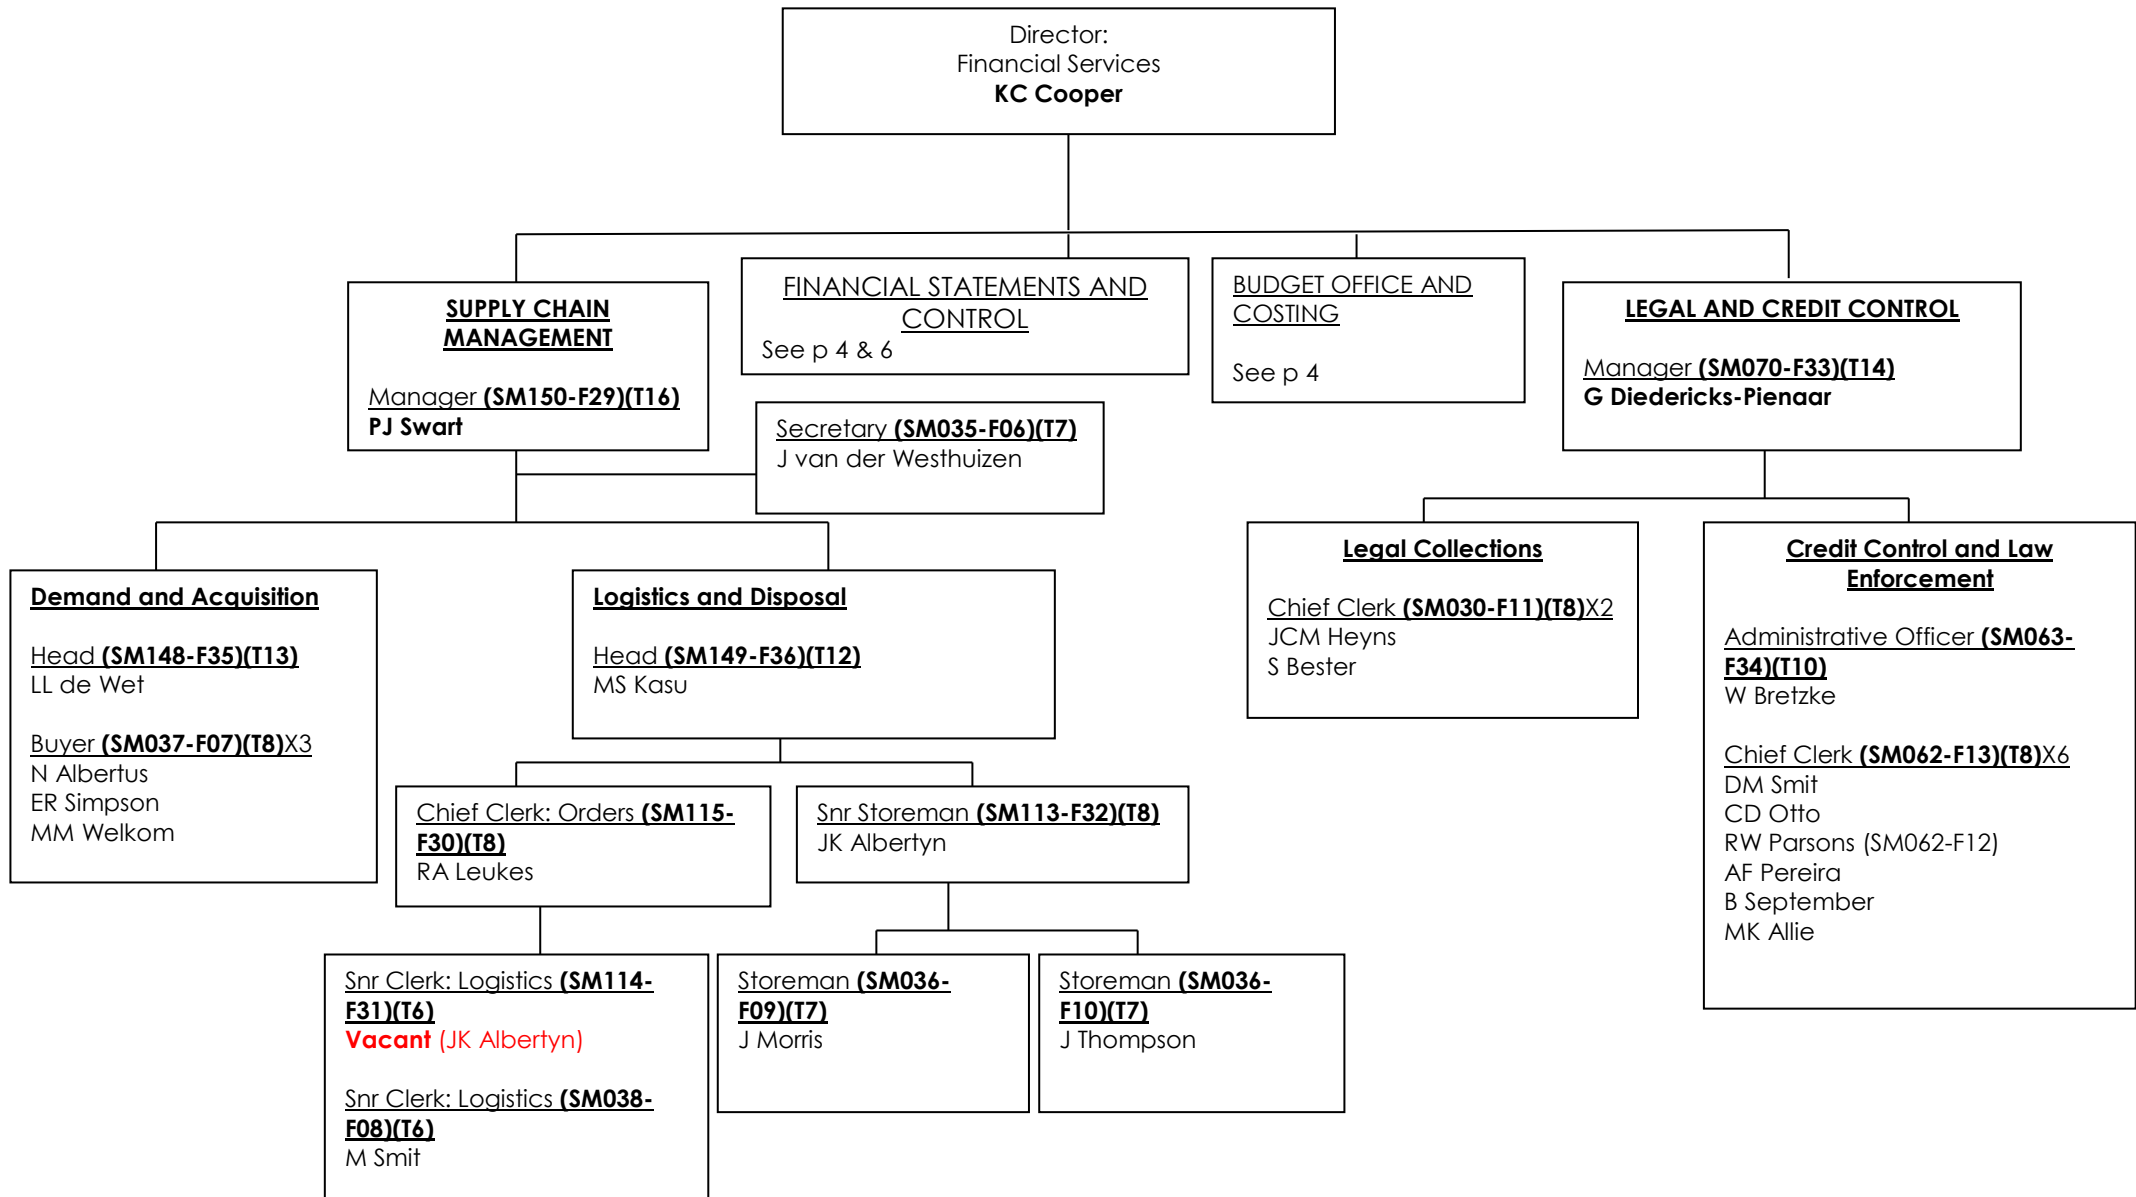

Principal Clerk **(SM146-K24b)(T7)**
A Cordon

SWITCH BOARD

Switch Board Operator
(SM147-K23)(T5)X2
N Kasu
Vacant (WR Larey)

CORPORATE SERVICES

FINANCIAL SERVICES

FINANCIAL SERVICES

FINANCIAL SERVICES

PROTECTION SERVICES