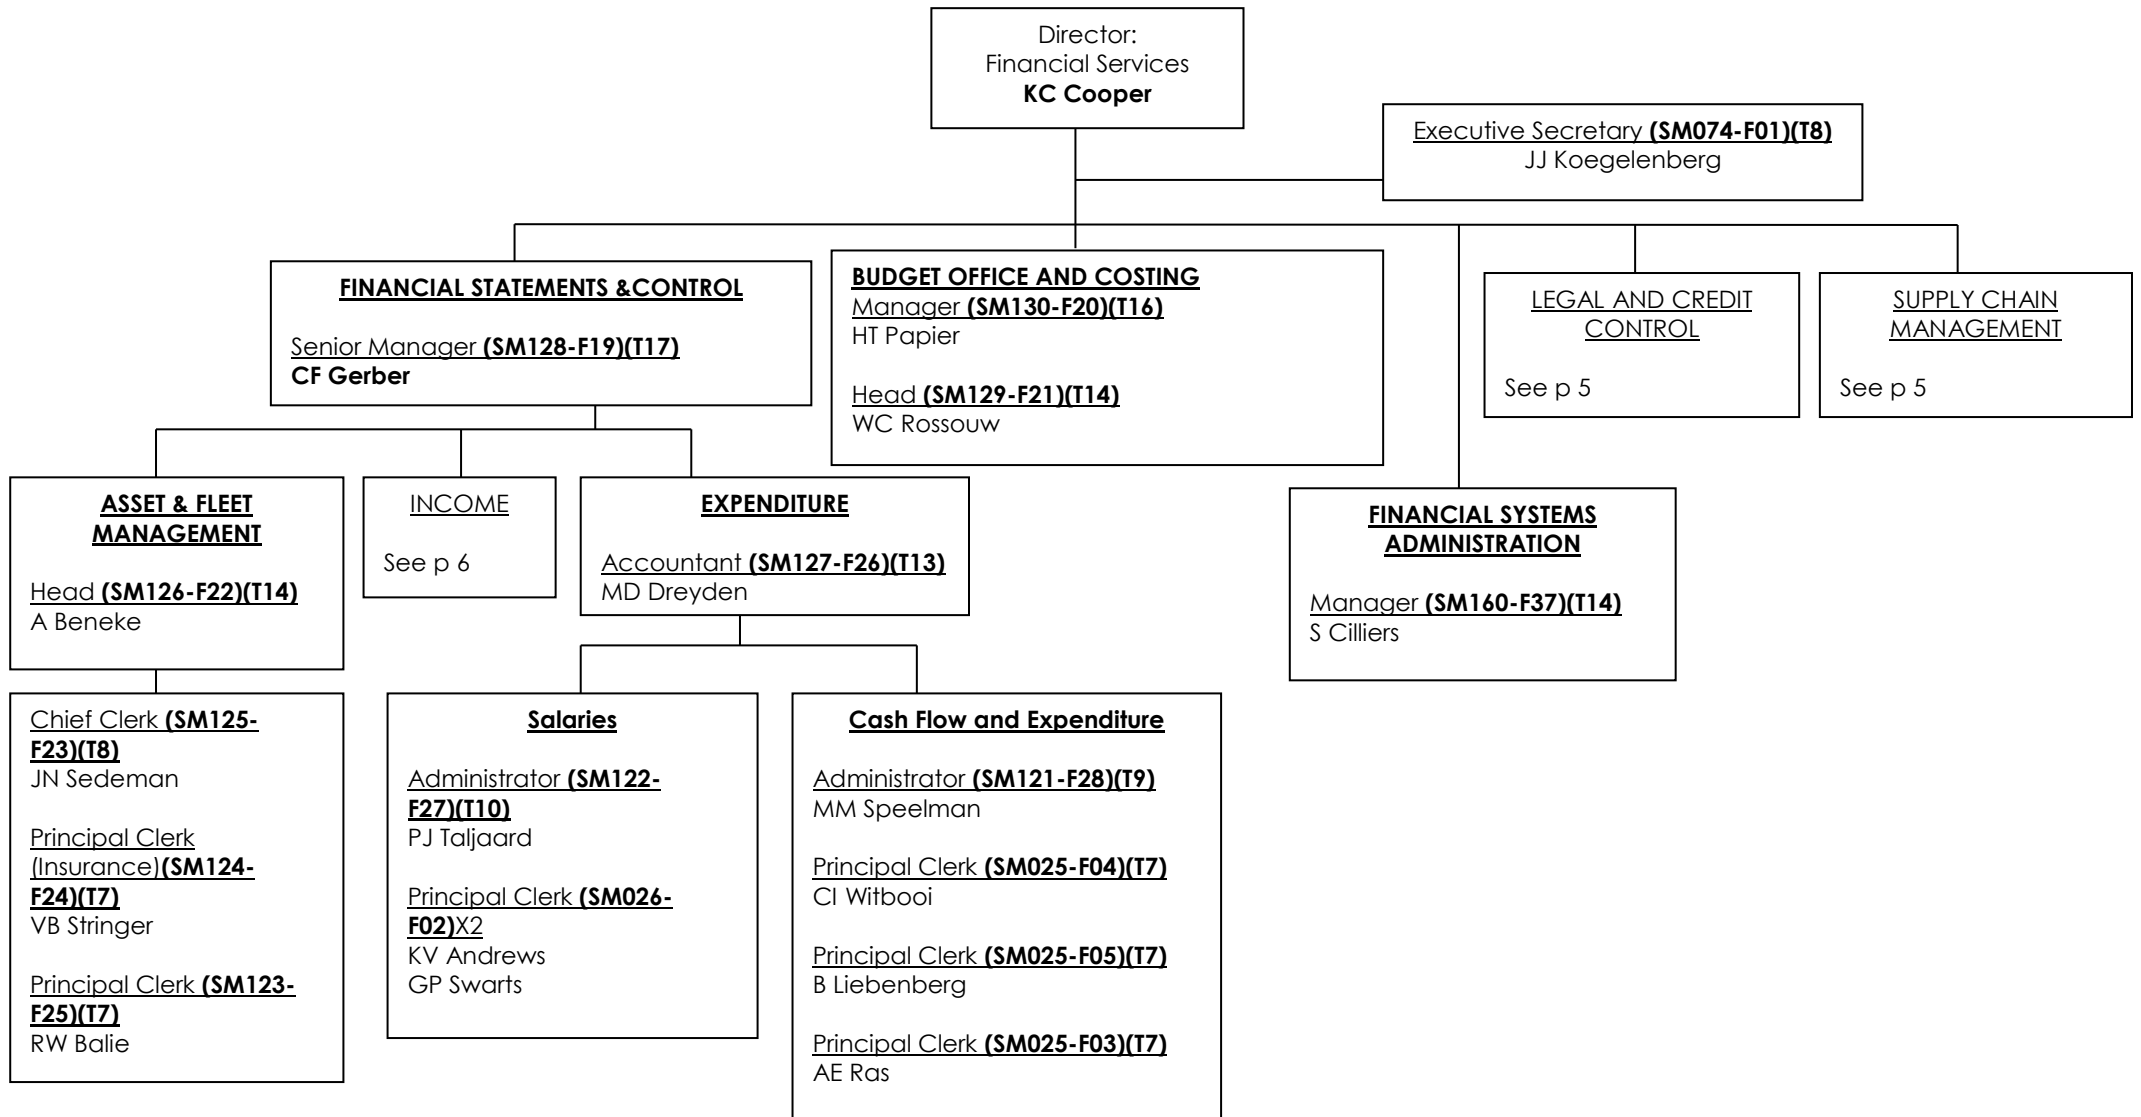

Principal Clerk **(SM146-K24b)(T7)**
A Cordon

SWITCH BOARD

Switch Board Operator
(SM147-K23)(T5)X2
N Kasu
Vacant (WR Larey)

CORPORATE SERVICES

FINANCIAL SERVICES

FINANCIAL SERVICES

FINANCIAL SERVICES

PROTECTION SERVICES