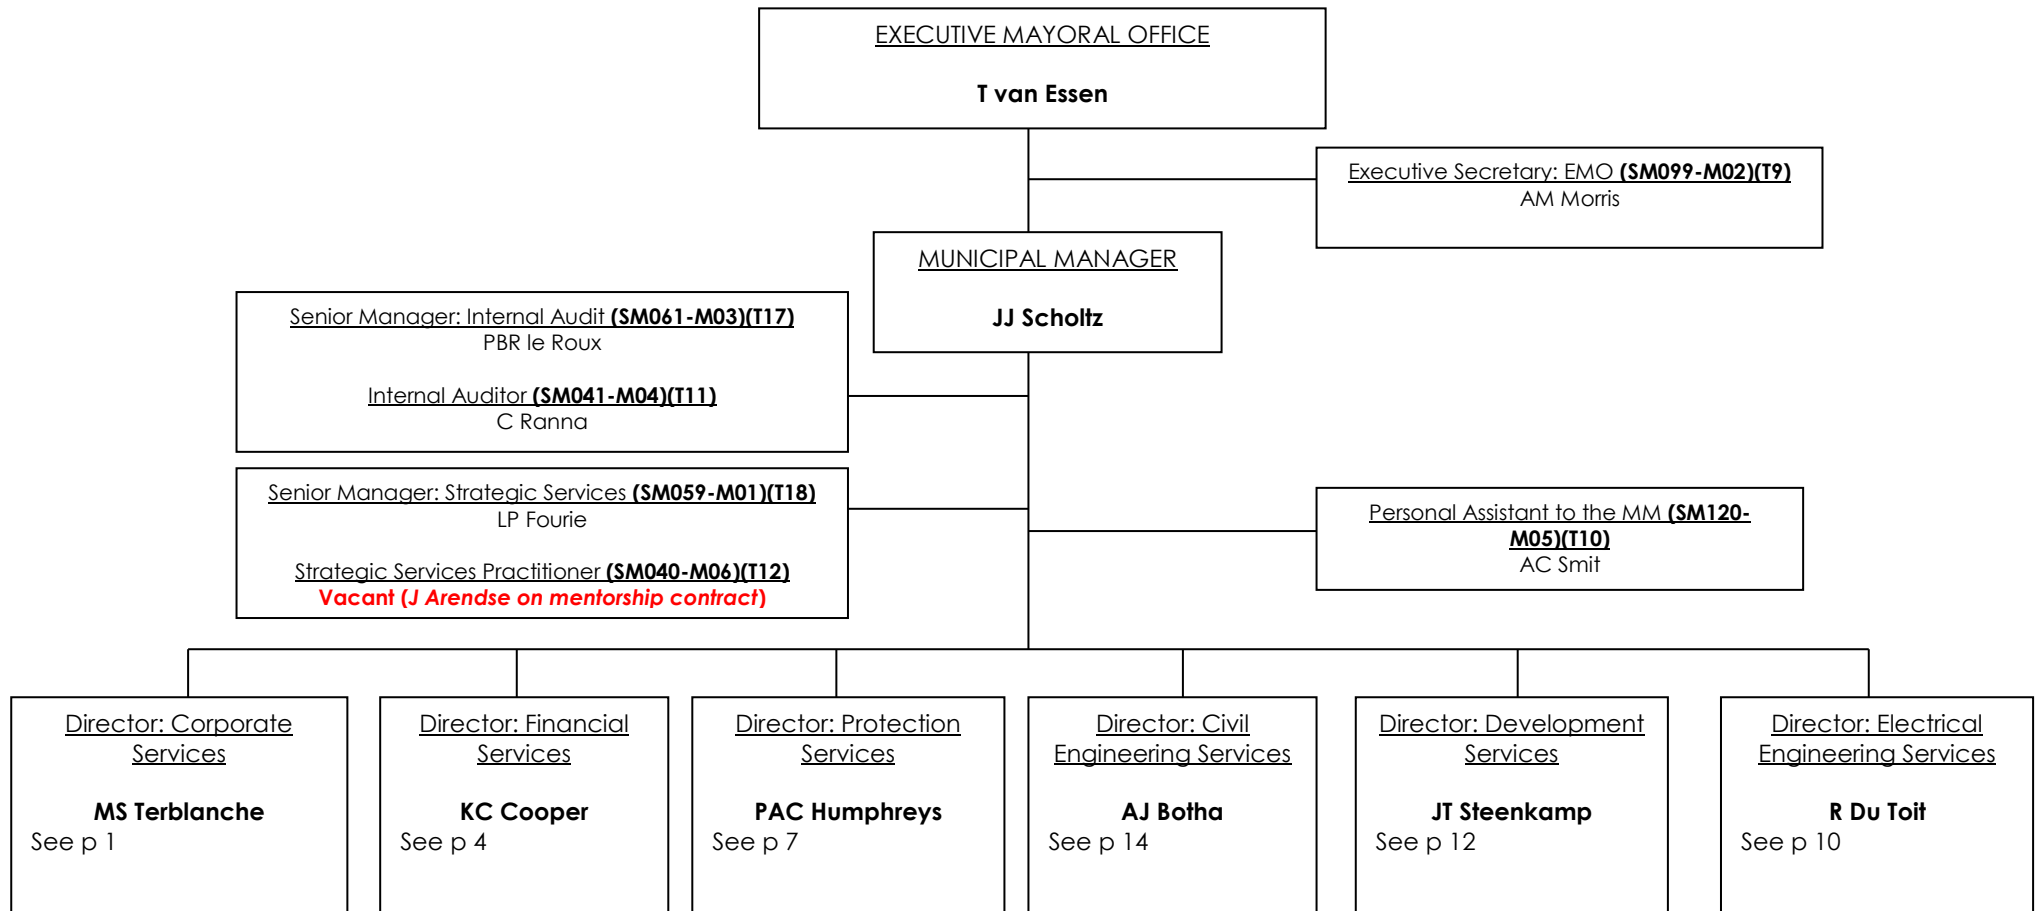

SWARTLAND MUNICIPALITY

CORPORATE SERVICES

CORPORATE SERVICES

Director:
Corporate Services
MS Terblanche

**PROPERTIES, CONTRACTS & LEGAL
ADMINISTRATION**

Manager **(SM023-K07)(T14)**
GW Solomons

HALLS & CLEANING SERVICES