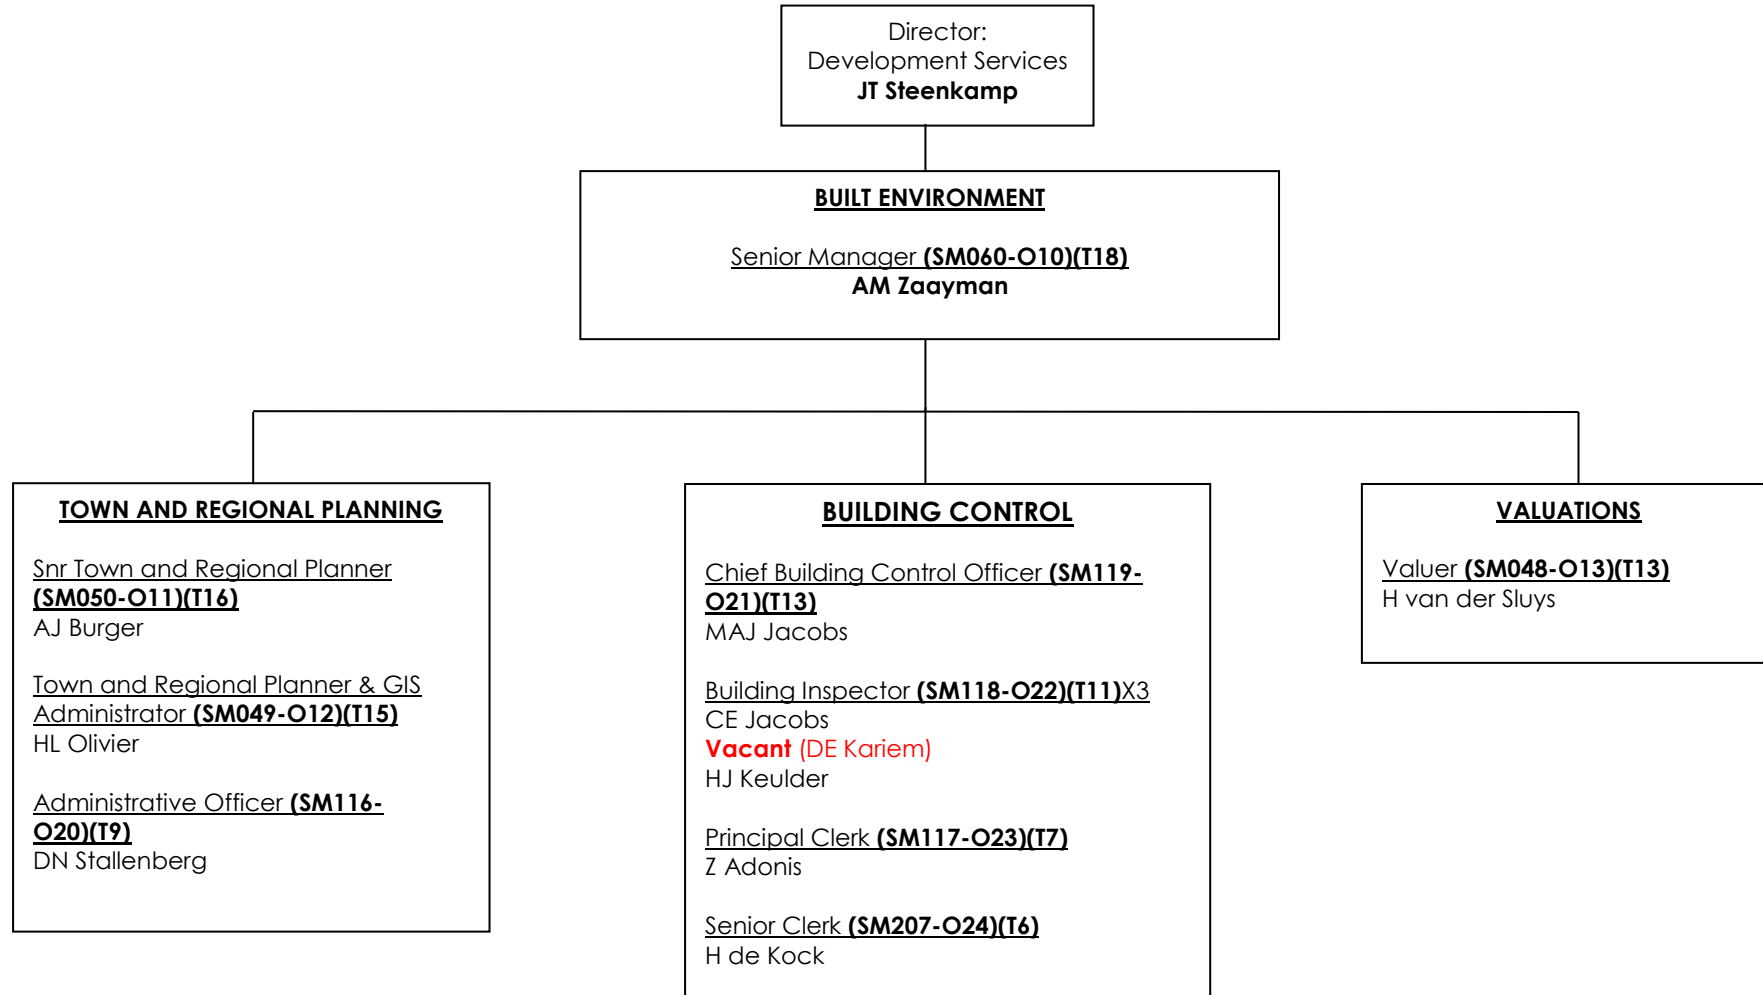

DEVELOPMENT SERVICES