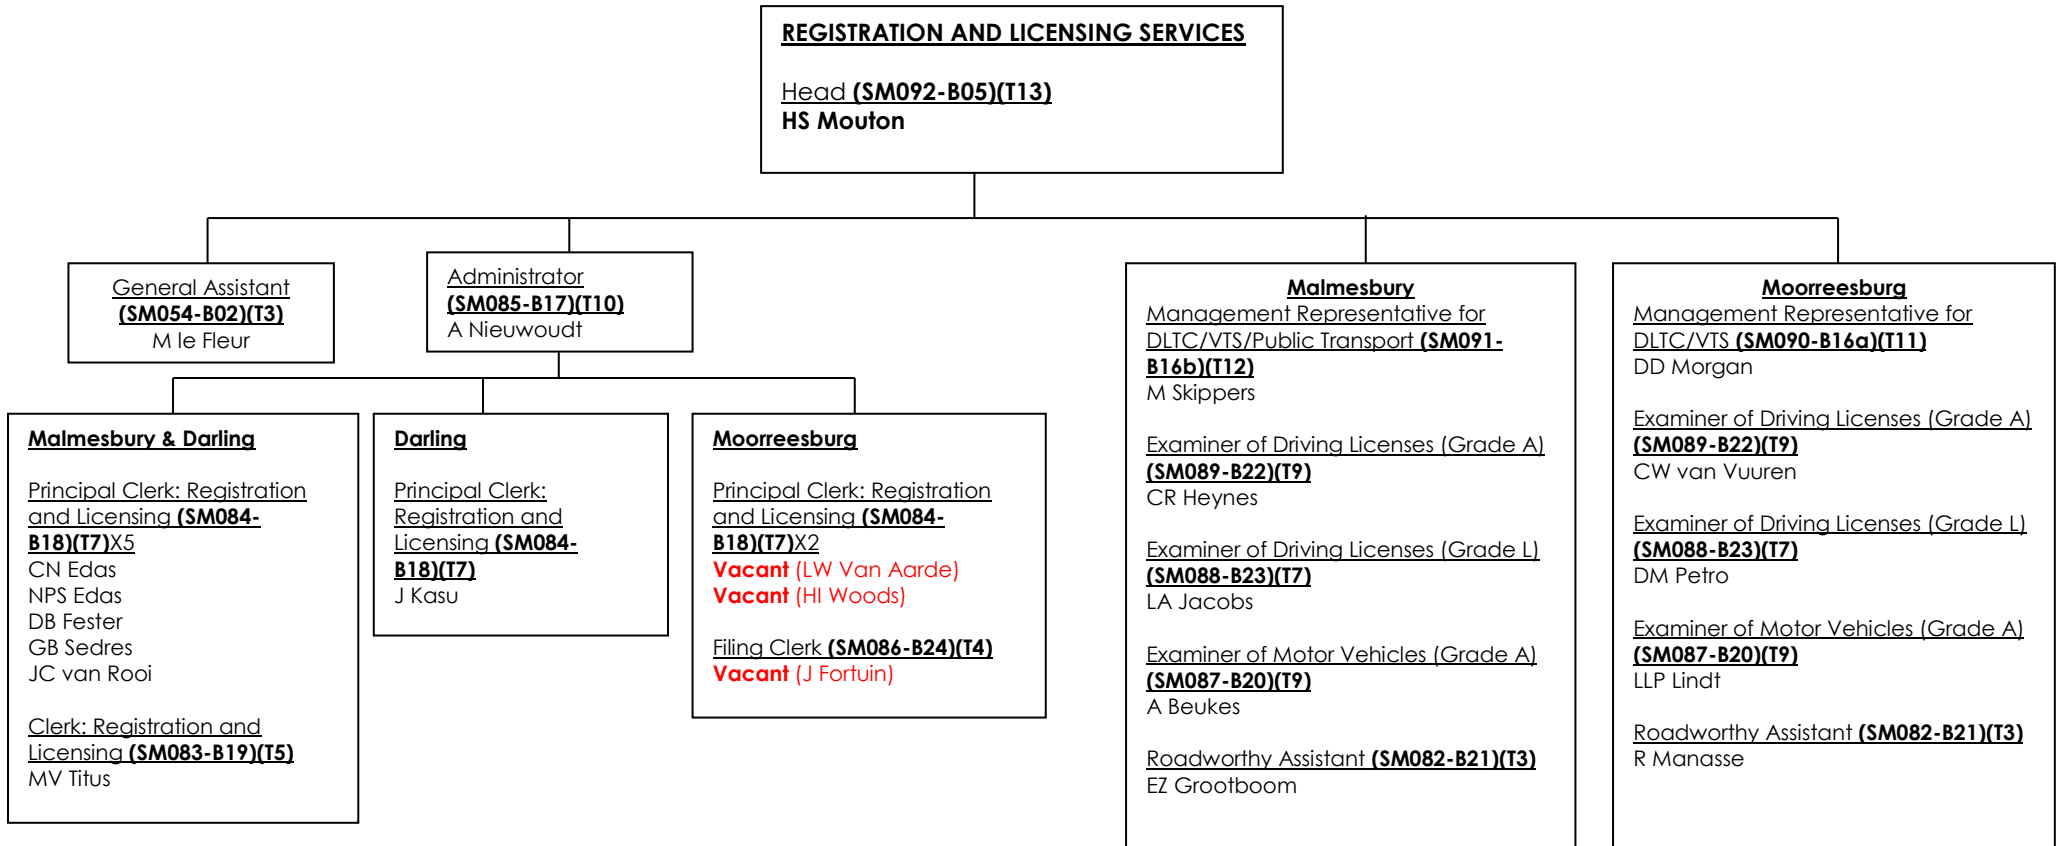

Inspector **(SM103-B13)(T10)**
H Plenaar

Law Enforcement/Traffic Officer **(SM101-B14)(T10)X2**
AWJ Adonis
AF Larey

Darling

Regional Inspector **(SM104-B12)(T12)**
MPJ Humphreys

Law Enforcement/Traffic Officer **(SM101-B14)(T10)X2**
DC Baron
Vacant (MF Galant)

Yzerfontein

Law Enforcement/Traffic Officer (*Town Manager Yzerfontein) **(SM102-B15)(T11)**
AJN Carstens

PROTECTION SERVICES

ELECTRICAL ENGINEERING SERVICES

ELECTRICAL ENGINEERING SERVICES

DEVELOPMENT SERVICES