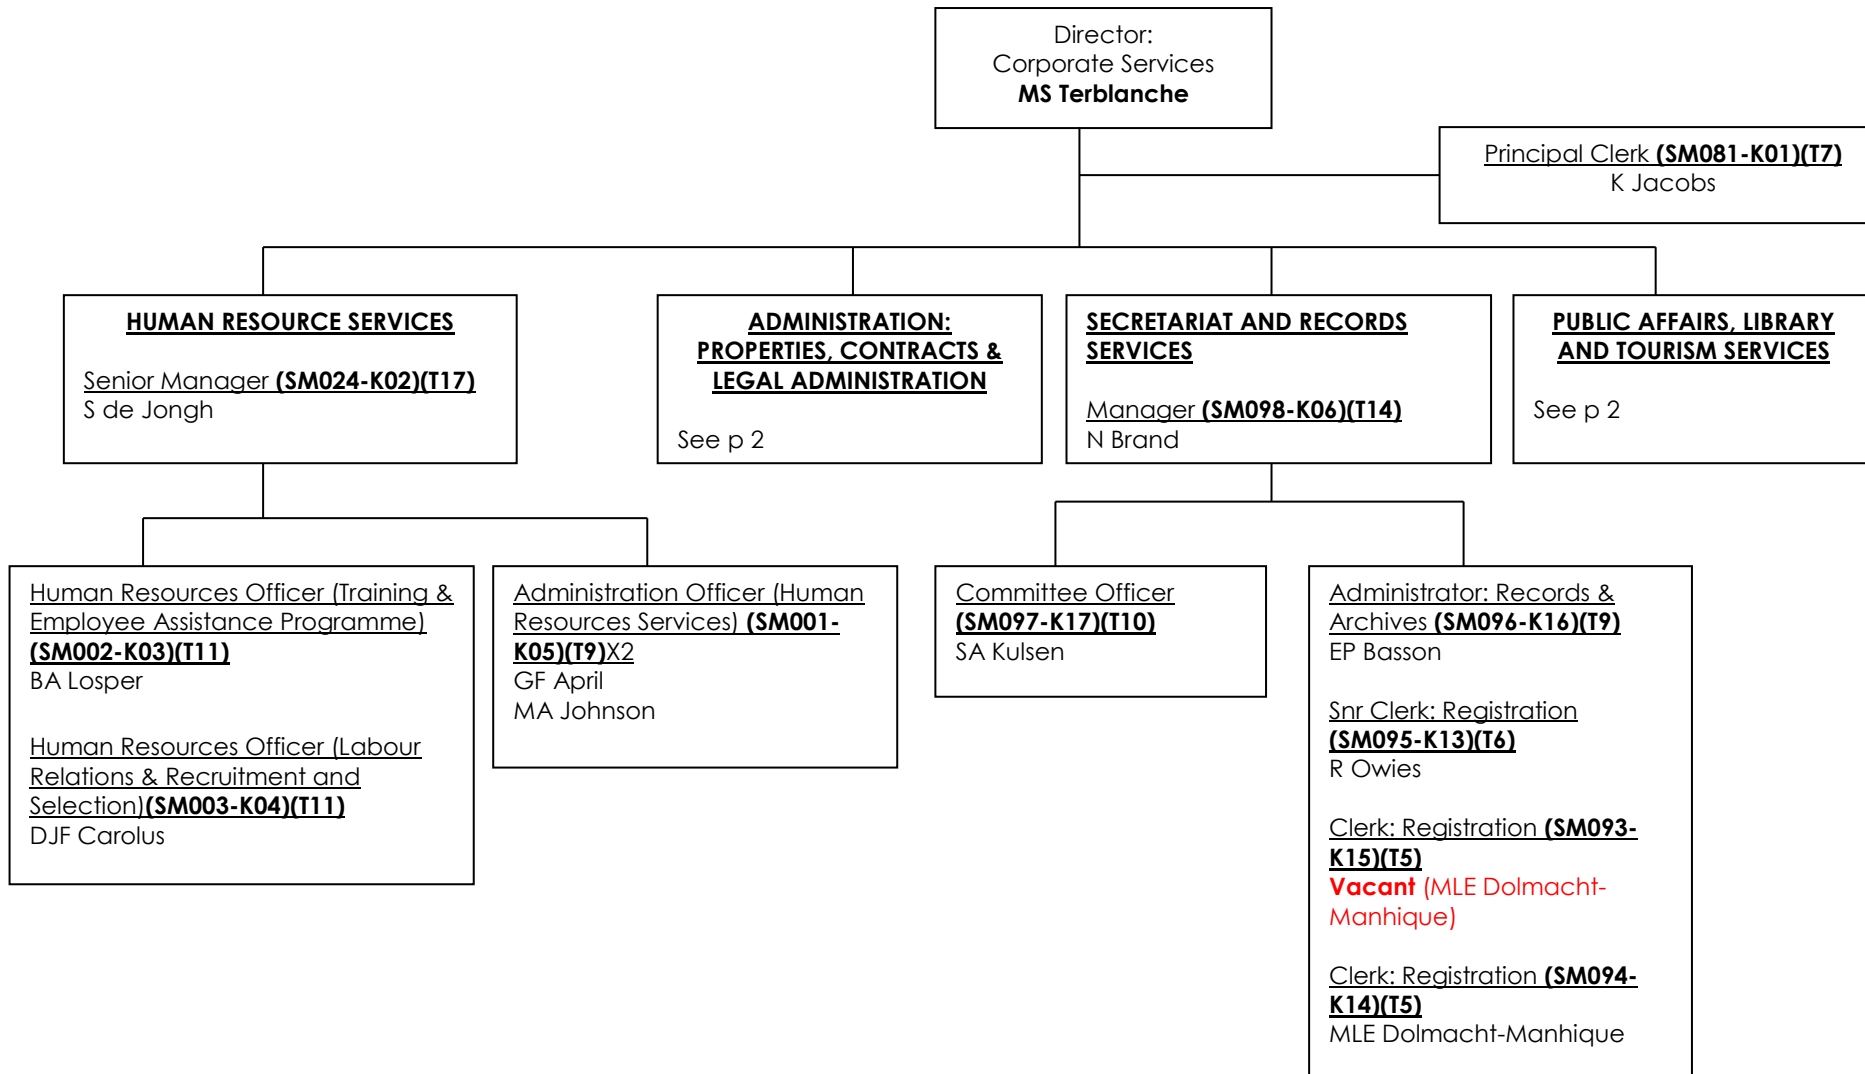

SWARTLAND MUNICIPALITY

CORPORATE SERVICES

CORPORATE SERVICES

Director:
Corporate Services
MS Terblanche

**PROPERTIES, CONTRACTS & LEGAL
ADMINISTRATION**

Manager **(SM023-K07)(T14)**
GW Solomons

HALLS & CLEANING SERVICES