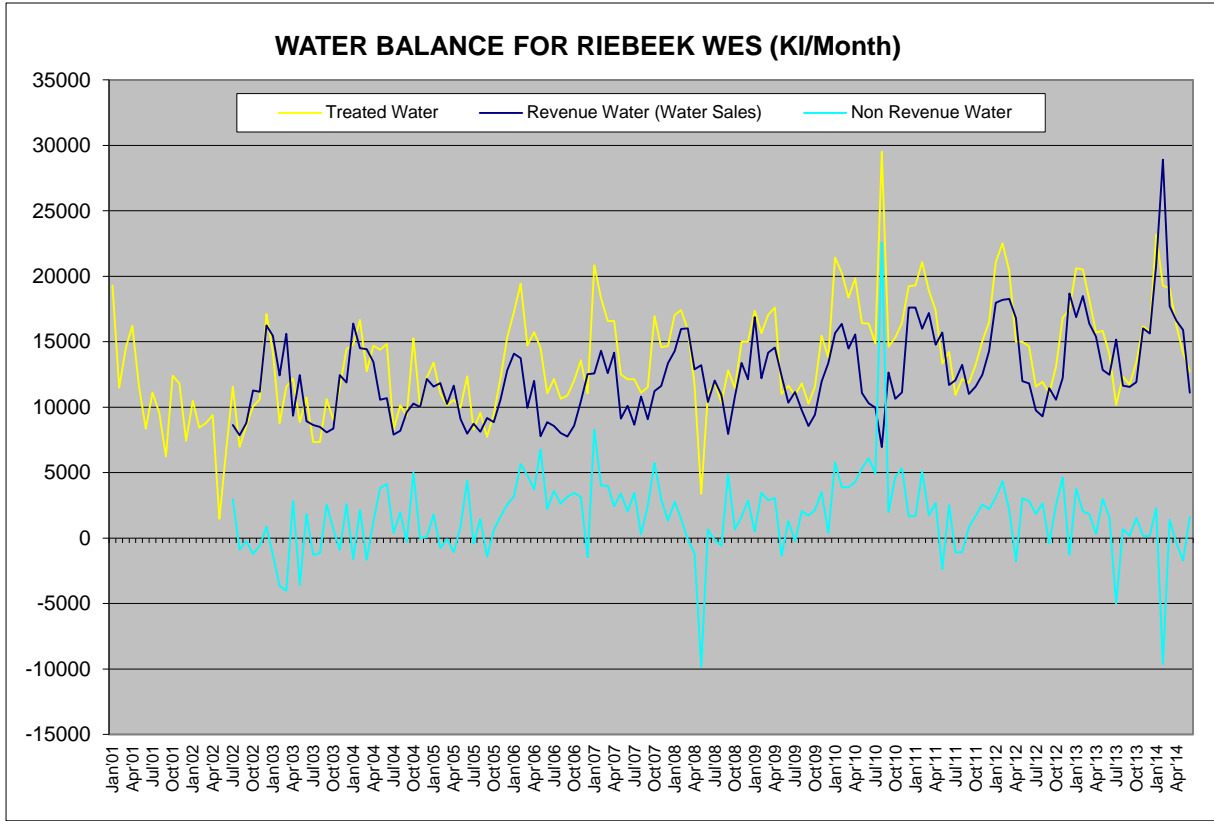

WATER BALANCE AND USAGE FOR RIEBEEK WES DISTRIBUTION SYSTEM

WATER BALANCE AND USAGE FOR RIEBEEK WES DISTRIBUTION SYSTEM