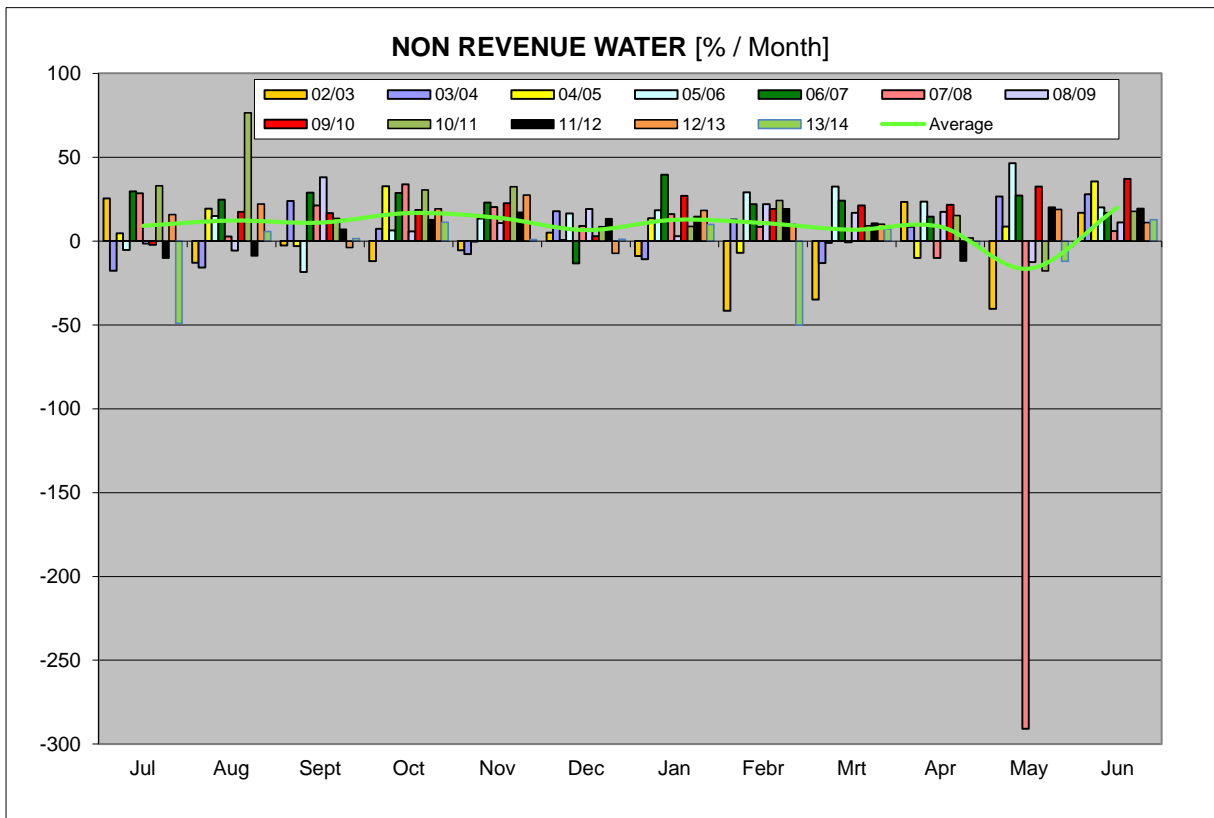

WATER BALANCE AND USAGE FOR RIEBEEK WES DISTRIBUTION SYSTEM

WATER BALANCE AND USAGE FOR RIEBEEK WES DISTRIBUTION SYSTEM