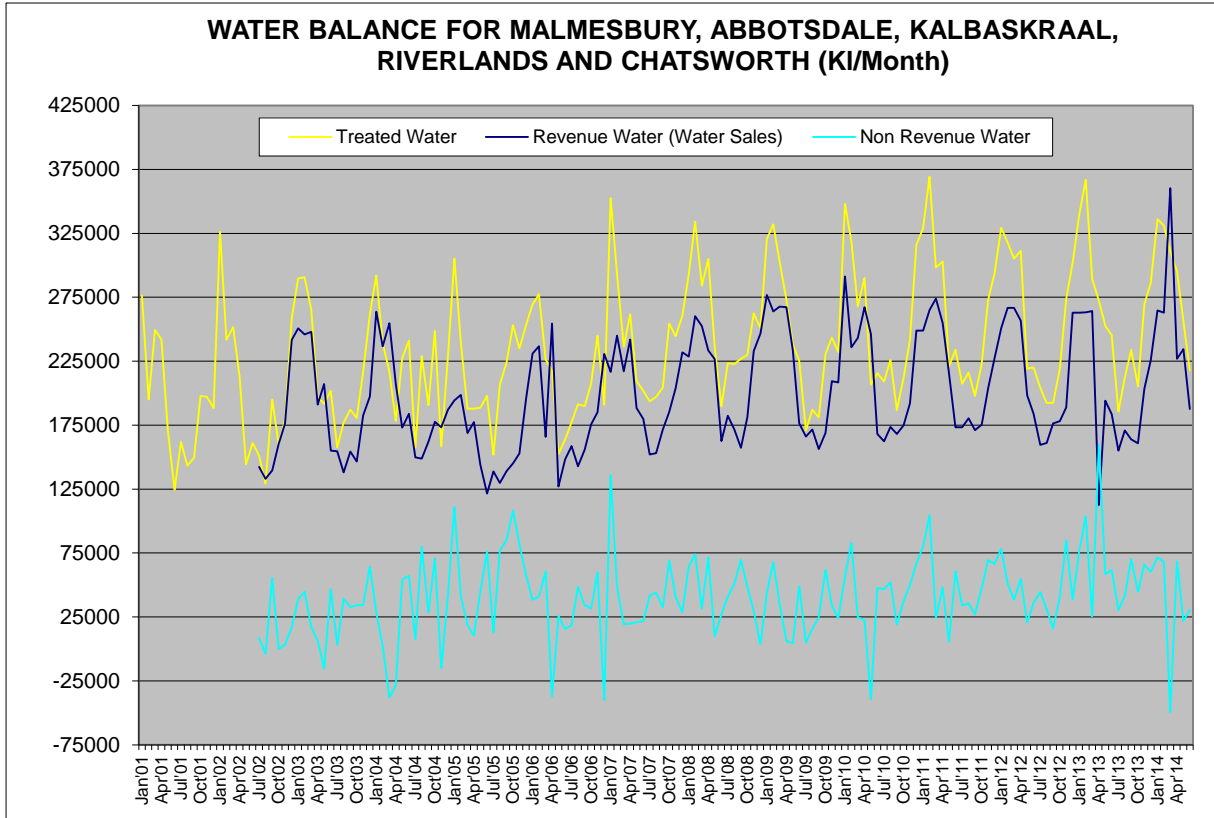

WATER BALANCE AND USAGE FOR MALMESBURY DISTRIBUTION SYSTEM

WATER BALANCE AND USAGE FOR MALMESBURY DISTRIBUTION SYSTEM