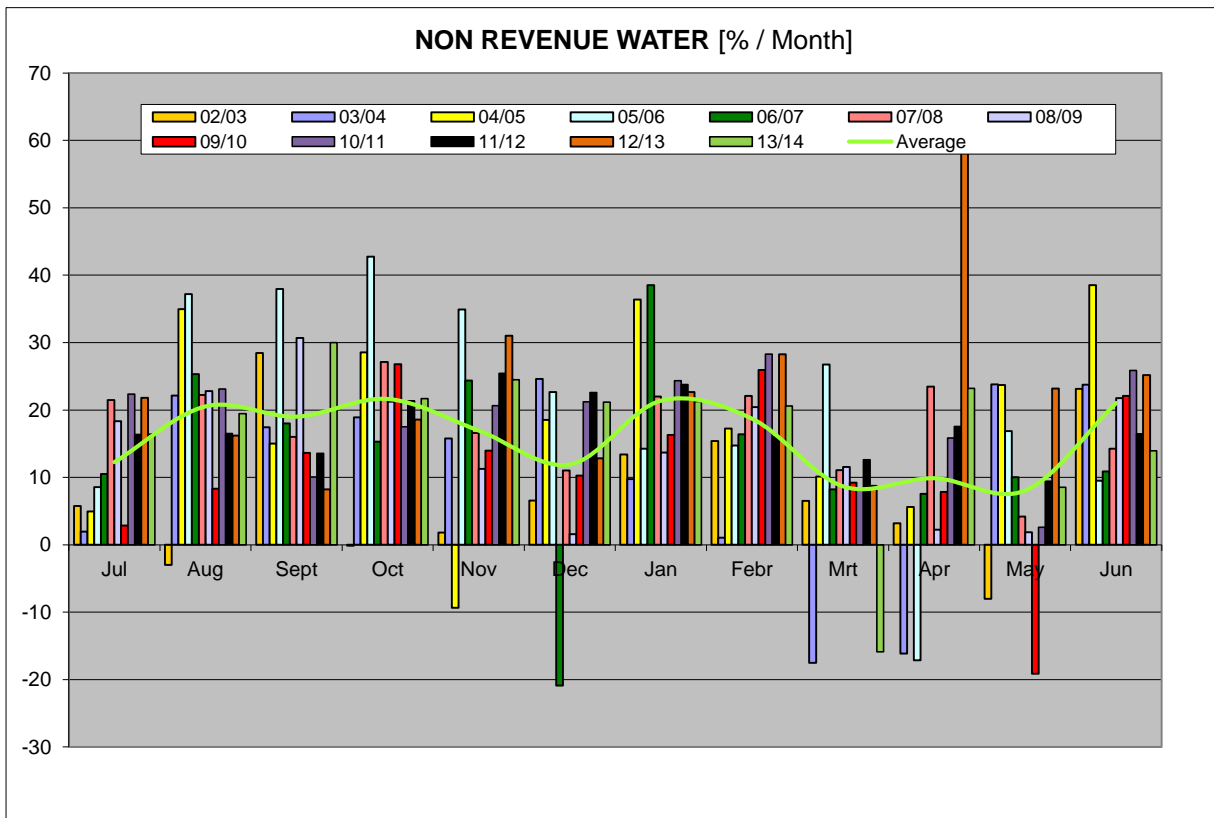

WATER BALANCE AND USAGE FOR MALMESBURY DISTRIBUTION SYSTEM

WATER BALANCE AND USAGE FOR MALMESBURY DISTRIBUTION SYSTEM