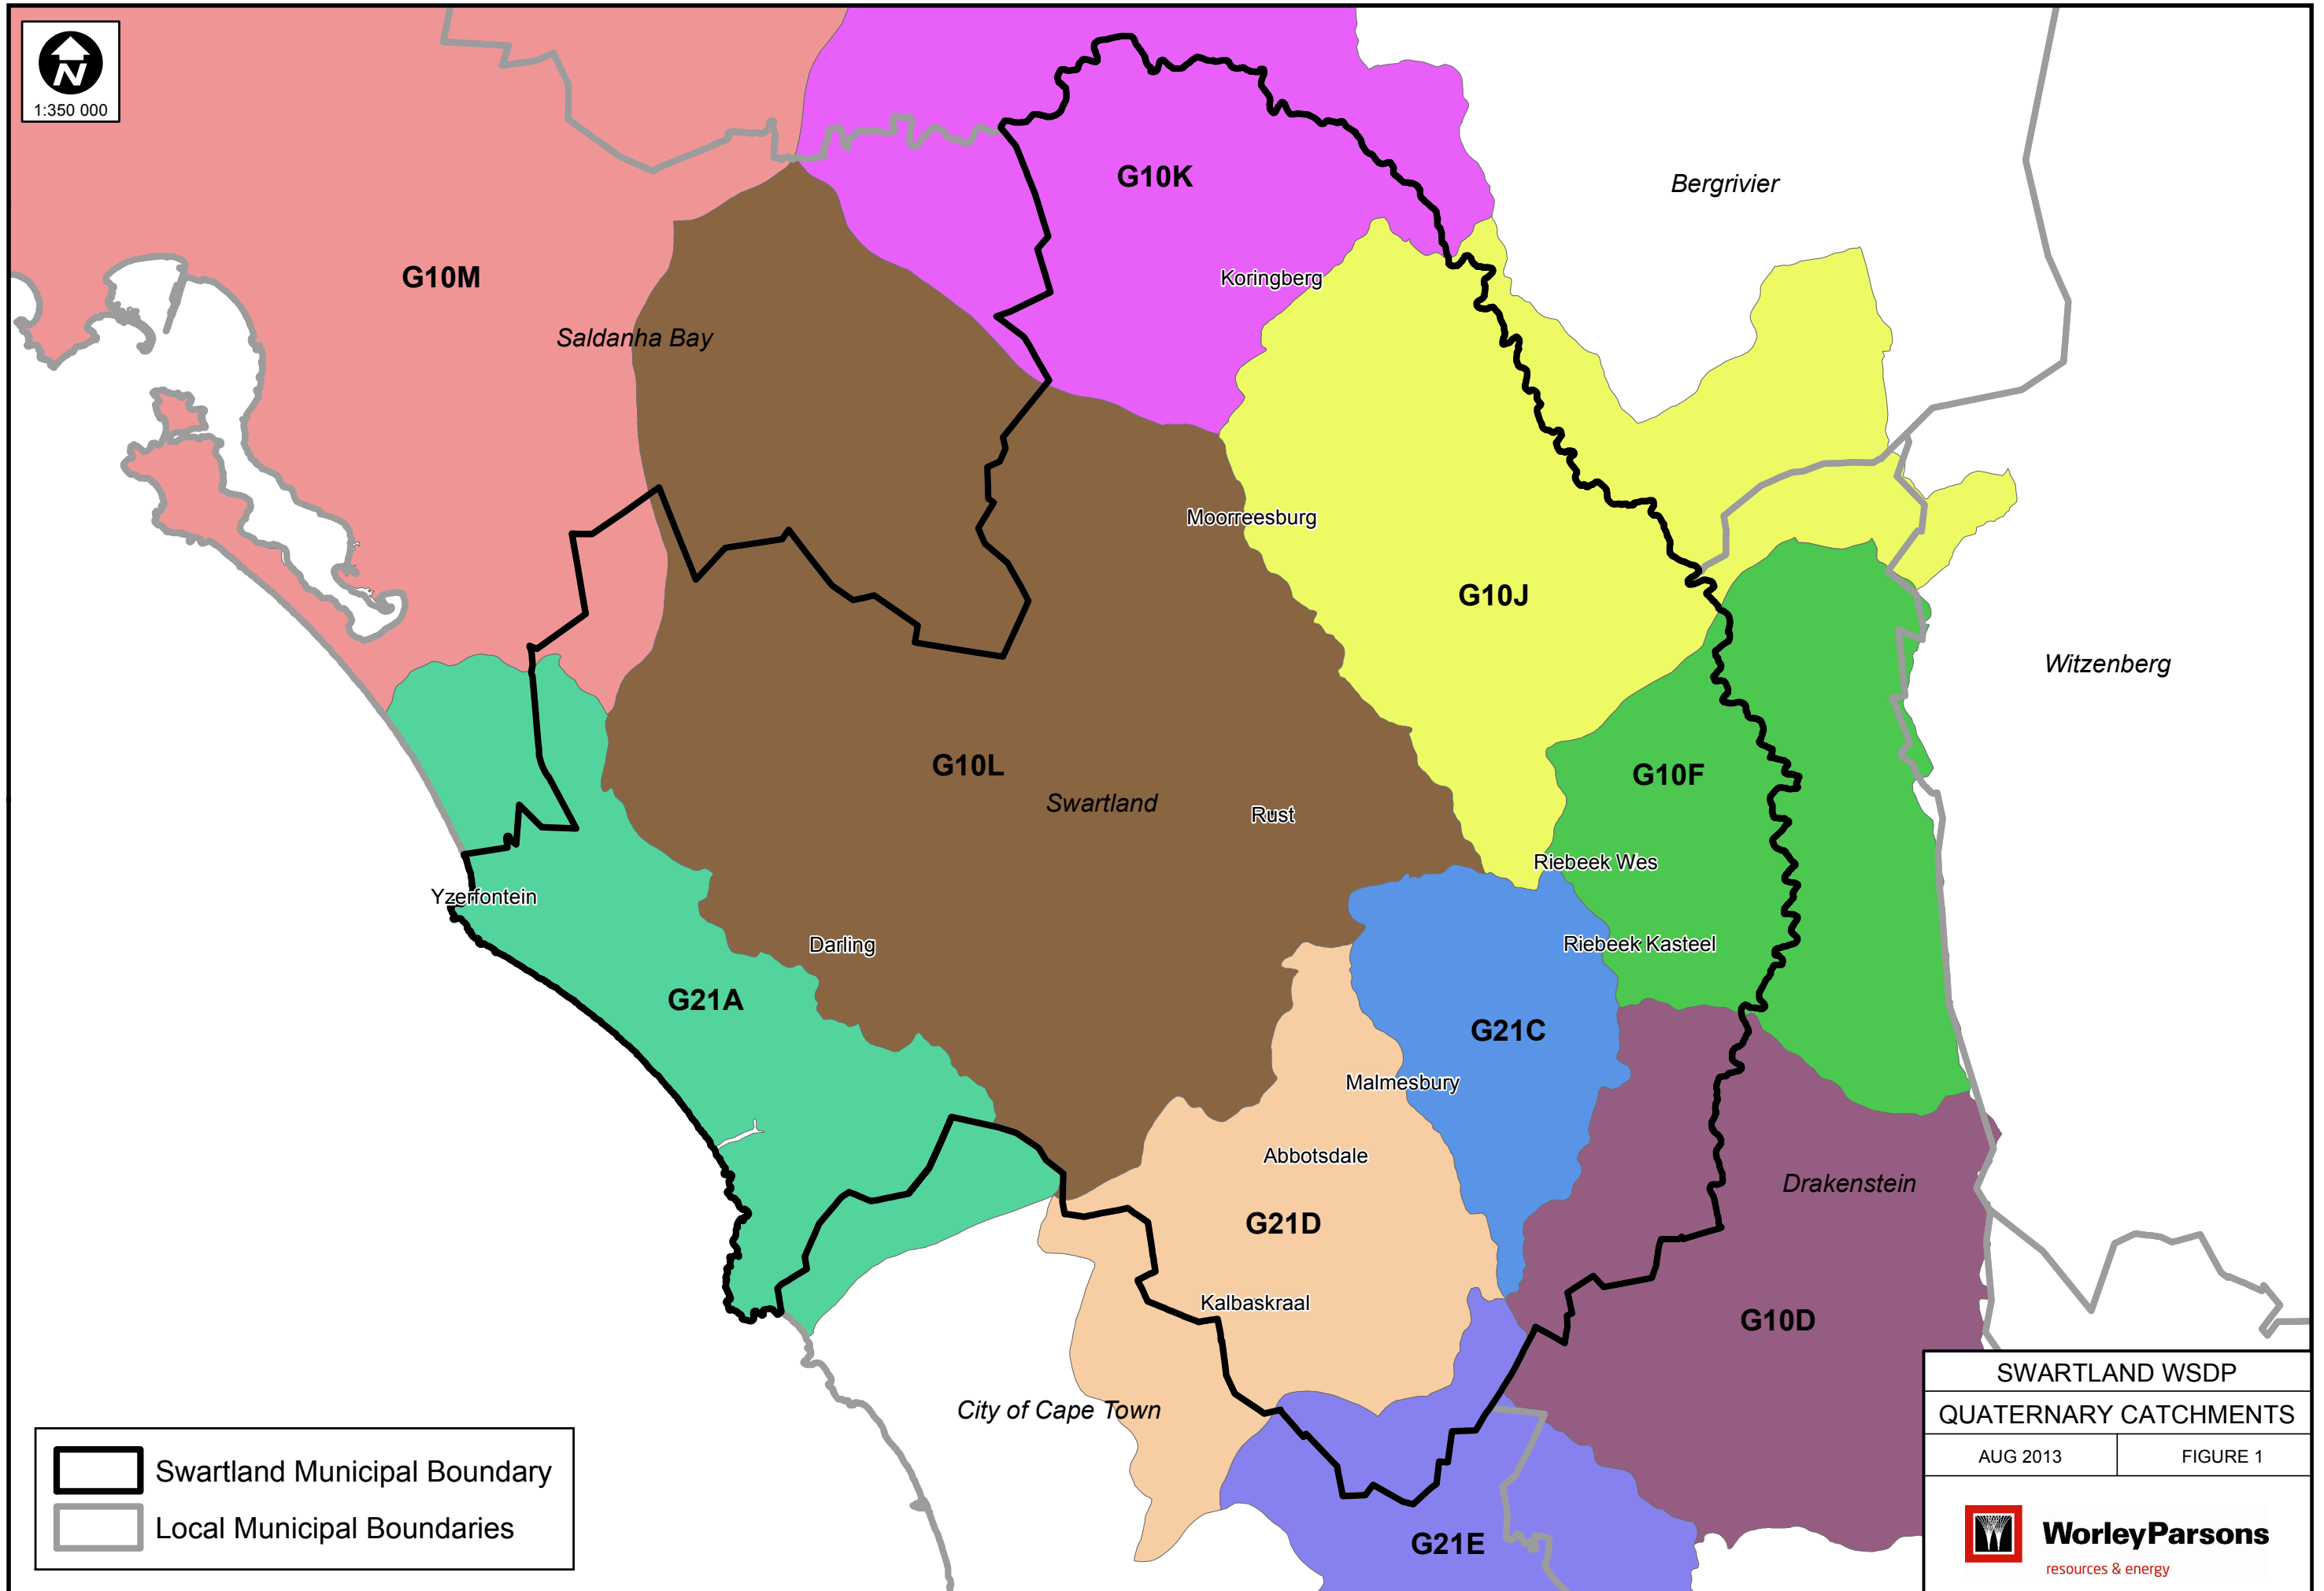

1:350 000

	Swartland Municipal Boundary
	Local Municipal Boundaries

SWARTLAND WSDP	
QUATERNARY CATCHMENTS	
AUG 2013	FIGURE 1
	WorleyParsons resources & energy